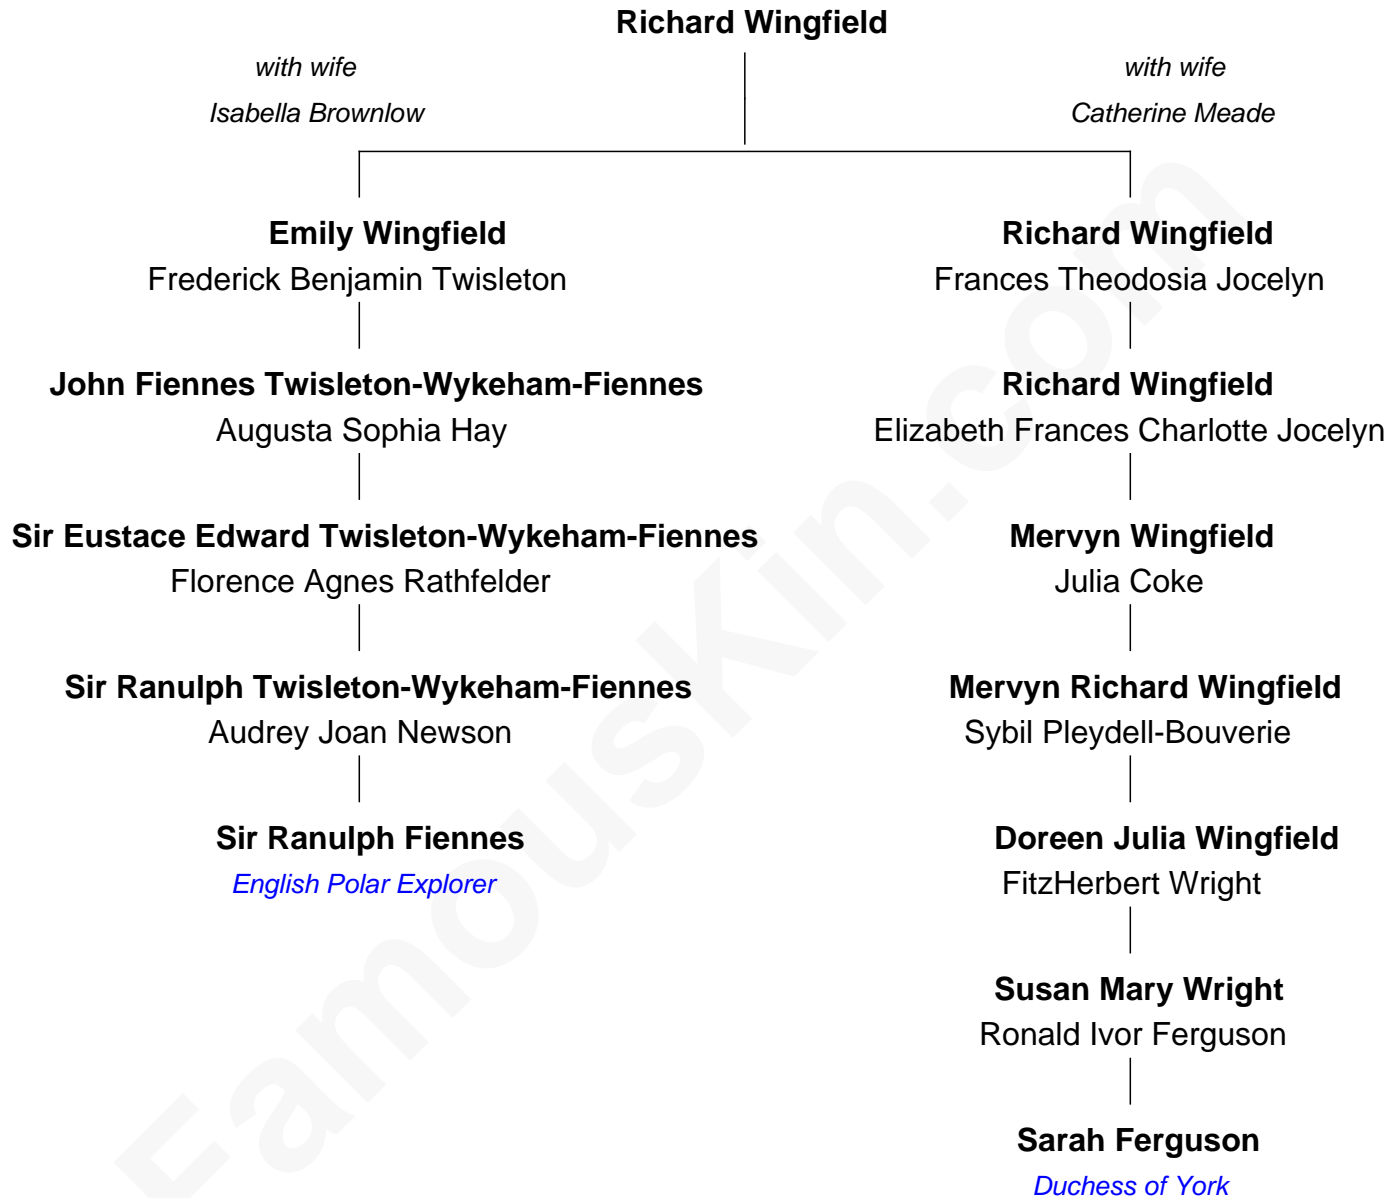

FamousKin.com
Relationship Chart of
Sir Ranulph Fiennes
English Polar Explorer

4th cousin 2 times removed of
Sarah Ferguson
Duchess of York

Ranulph Fiennes photo by [Municipal Archives of Trondheim](#) (CC BY 2.0) Sarah Ferguson photo by [Norbert Aepli](#) (CC BY 3.0)