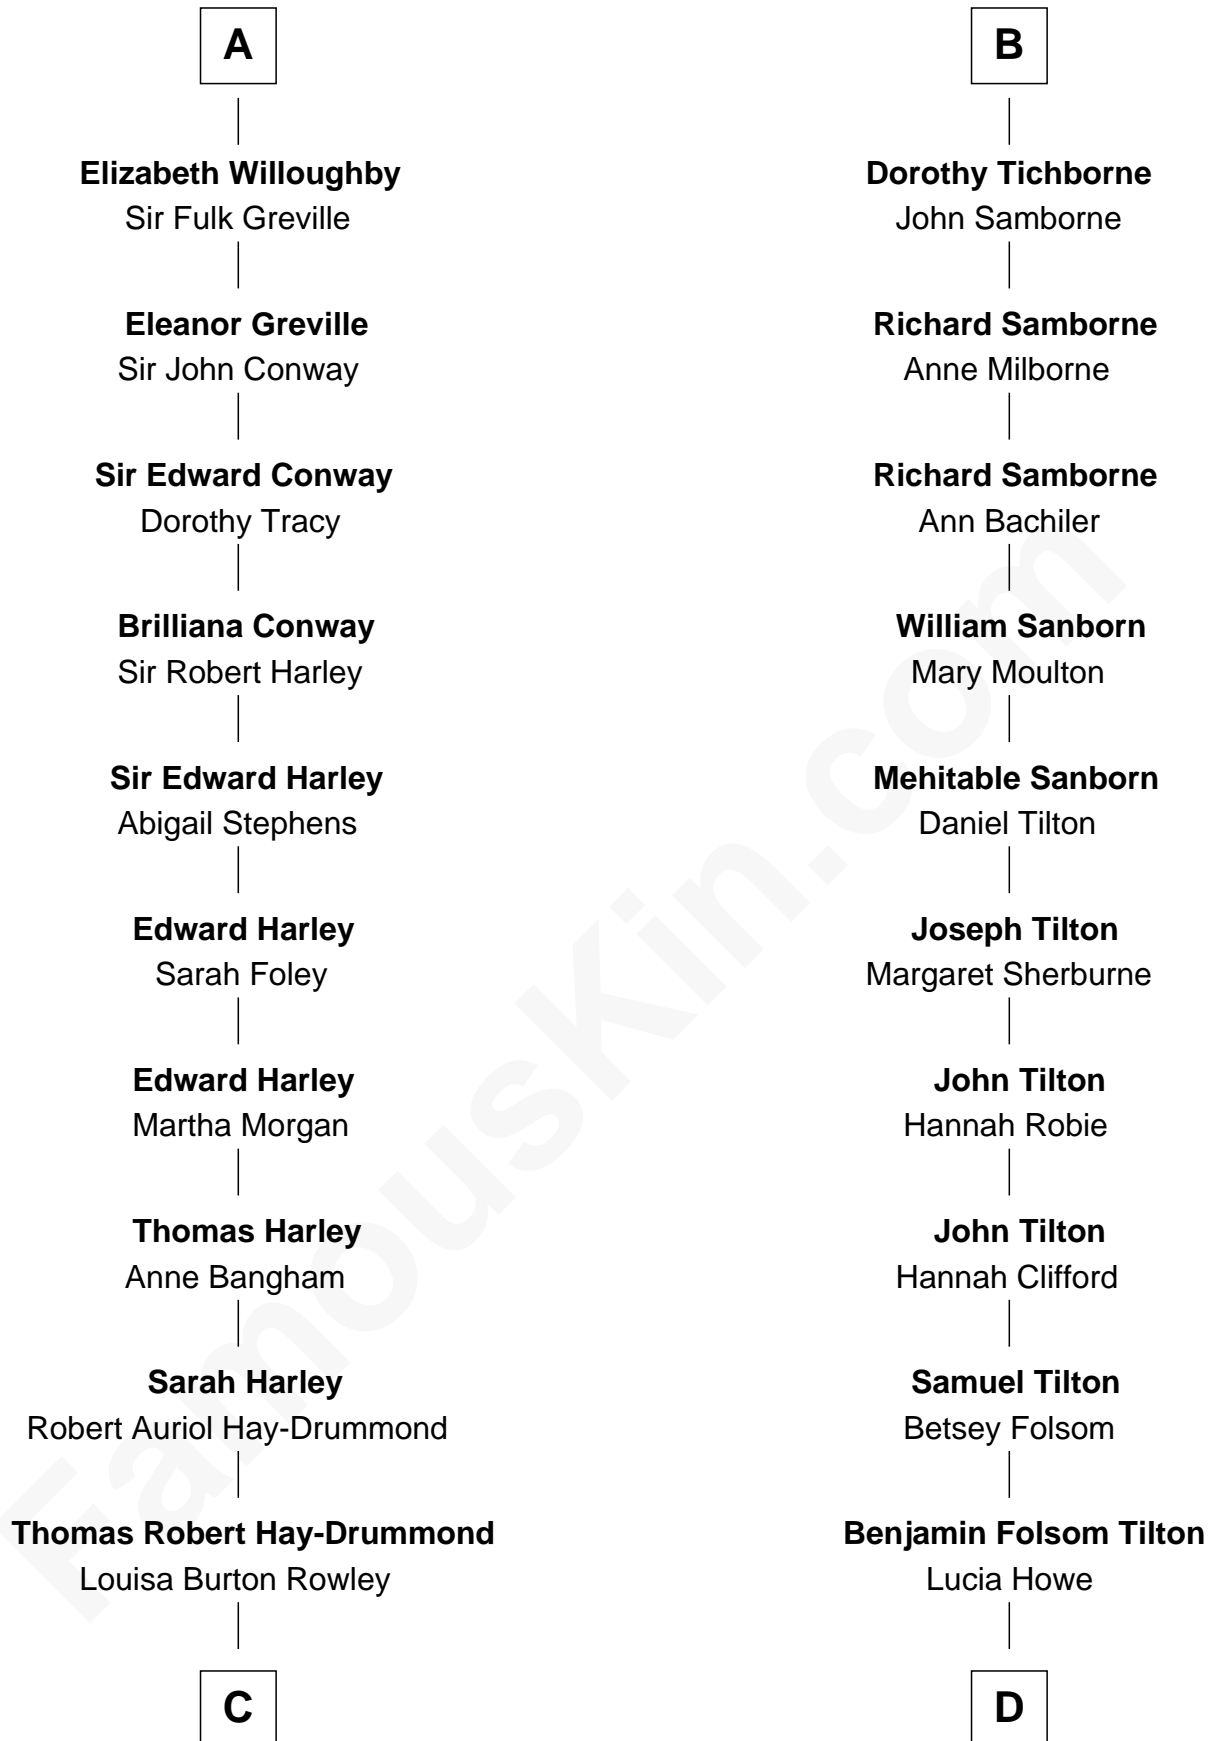

**FamousKin.com**  
**Relationship Chart of**  
**Sir Ranulph Fiennes**  
*English Polar Explorer*

**20th cousin 1 time removed of**  
**John Ritter**  
*TV and Movie Actor*

**C**

**Augusta Sophia Hay**

John Fiennes Twisleton-Wykeham-Fiennes

**Sir Eustace Edward Twisleton-Wykeham-Fiennes**

Florence Agnes Rathfelder

**Sir Ranulph Twisleton-Wykeham-Fiennes**

Audrey Joan Newson

**Sir Ranulph Fiennes**

*English Polar Explorer*

**D**

**William Franklin Tilton**

Susan Estabrooks

**Harriett Lucina Tilton**

William P. L. Fox

**Harriett Fay Fox**

Dr. Harry Thomas Southworth

**Dorothy Fay Southworth**

Woodward Maurice Ritter

**John Ritter**