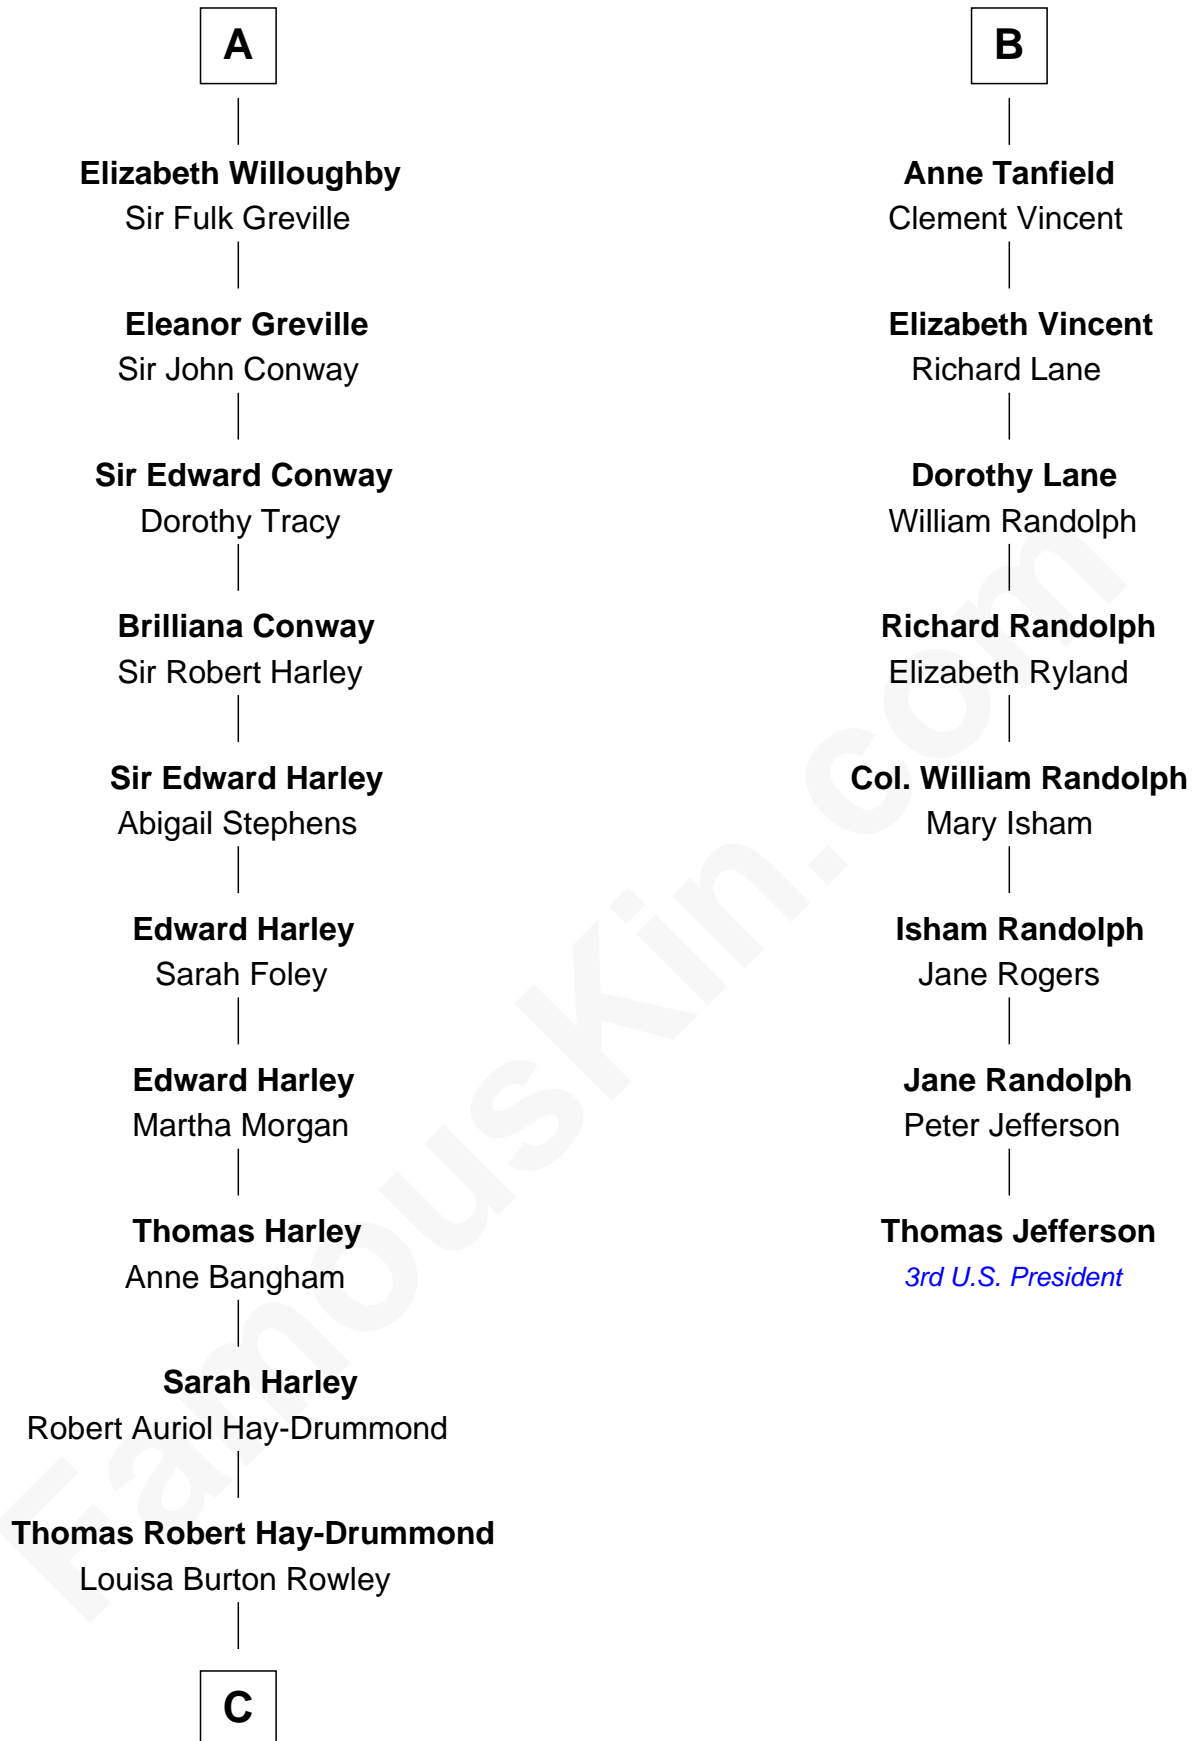

**FamousKin.com**  
**Relationship Chart of**  
**Sir Ranulph Fiennes**  
*English Polar Explorer*

**14th cousin 6 times removed of**

**Thomas Jefferson**

*3rd U.S. President and Signer of the Declaration of Independence*

**C**

—  
**Augusta Sophia Hay**

John Fiennes Twisleton-Wykeham-Fiennes

—  
**Sir Eustace Edward Twisleton-Wykeham-Fiennes**

Florence Agnes Rathfelder

—  
**Sir Ranulph Twisleton-Wykeham-Fiennes**

Audrey Joan Newson