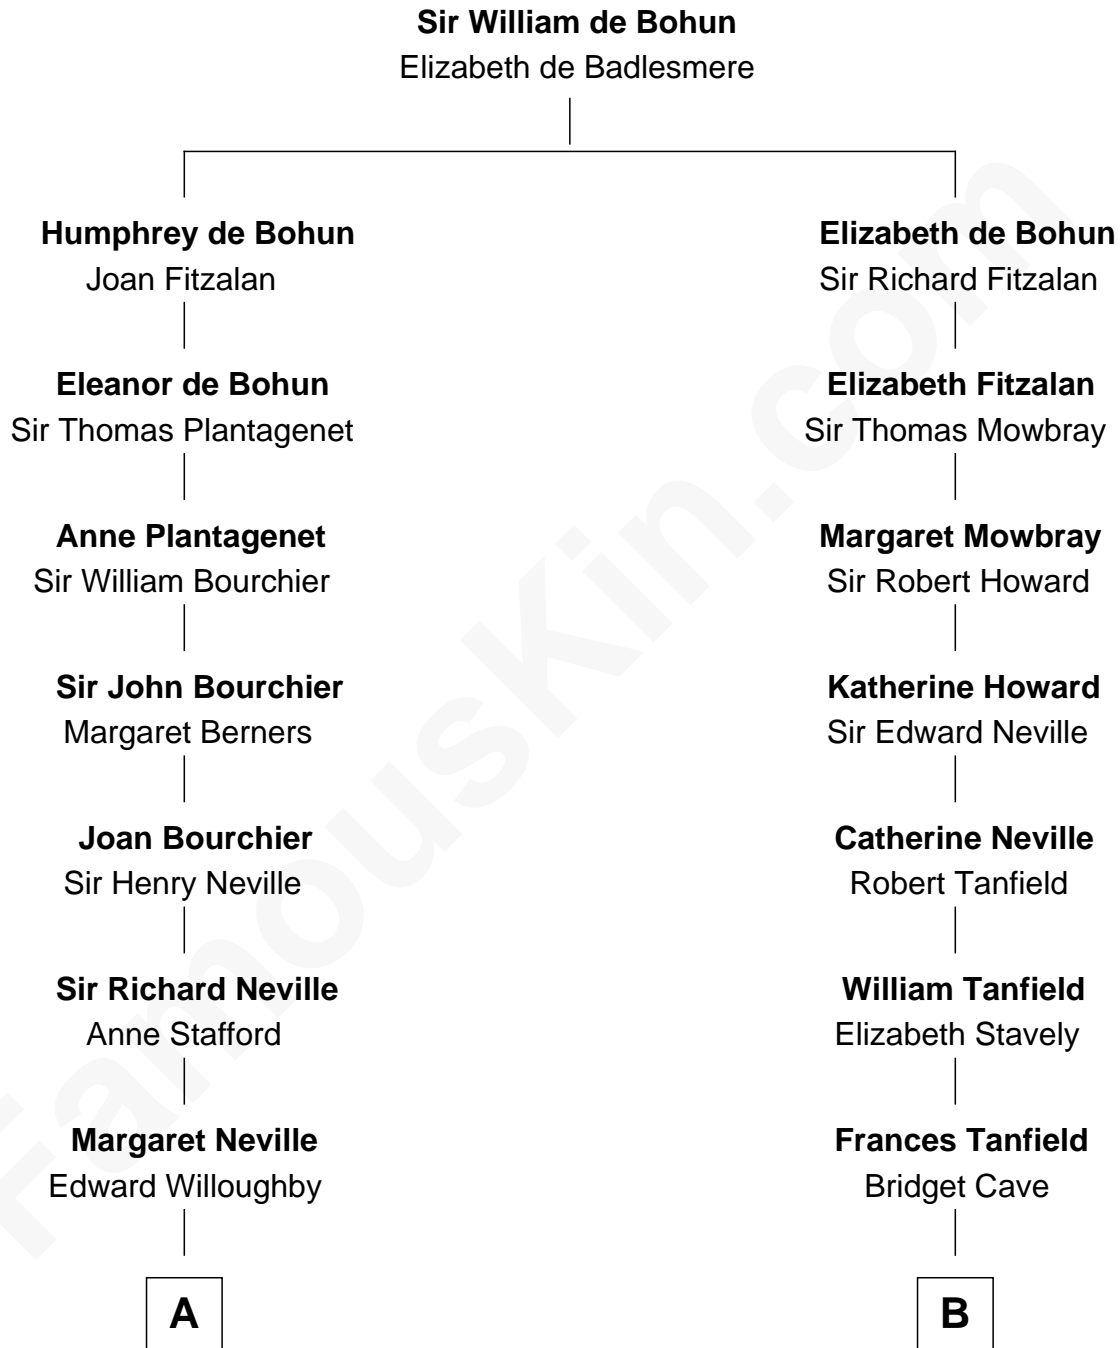

FamousKin.com
Relationship Chart of
Sir Ranulph Fiennes
English Polar Explorer

14th cousin 6 times removed of

Thomas Jefferson

3rd U.S. President and Signer of the Declaration of Independence

C

—
Augusta Sophia Hay

John Fiennes Twisleton-Wykeham-Fiennes

—
Sir Eustace Edward Twisleton-Wykeham-Fiennes

Florence Agnes Rathfelder

—
Sir Ranulph Twisleton-Wykeham-Fiennes

Audrey Joan Newson

—
Sir Ranulph Fiennes

English Polar Explorer