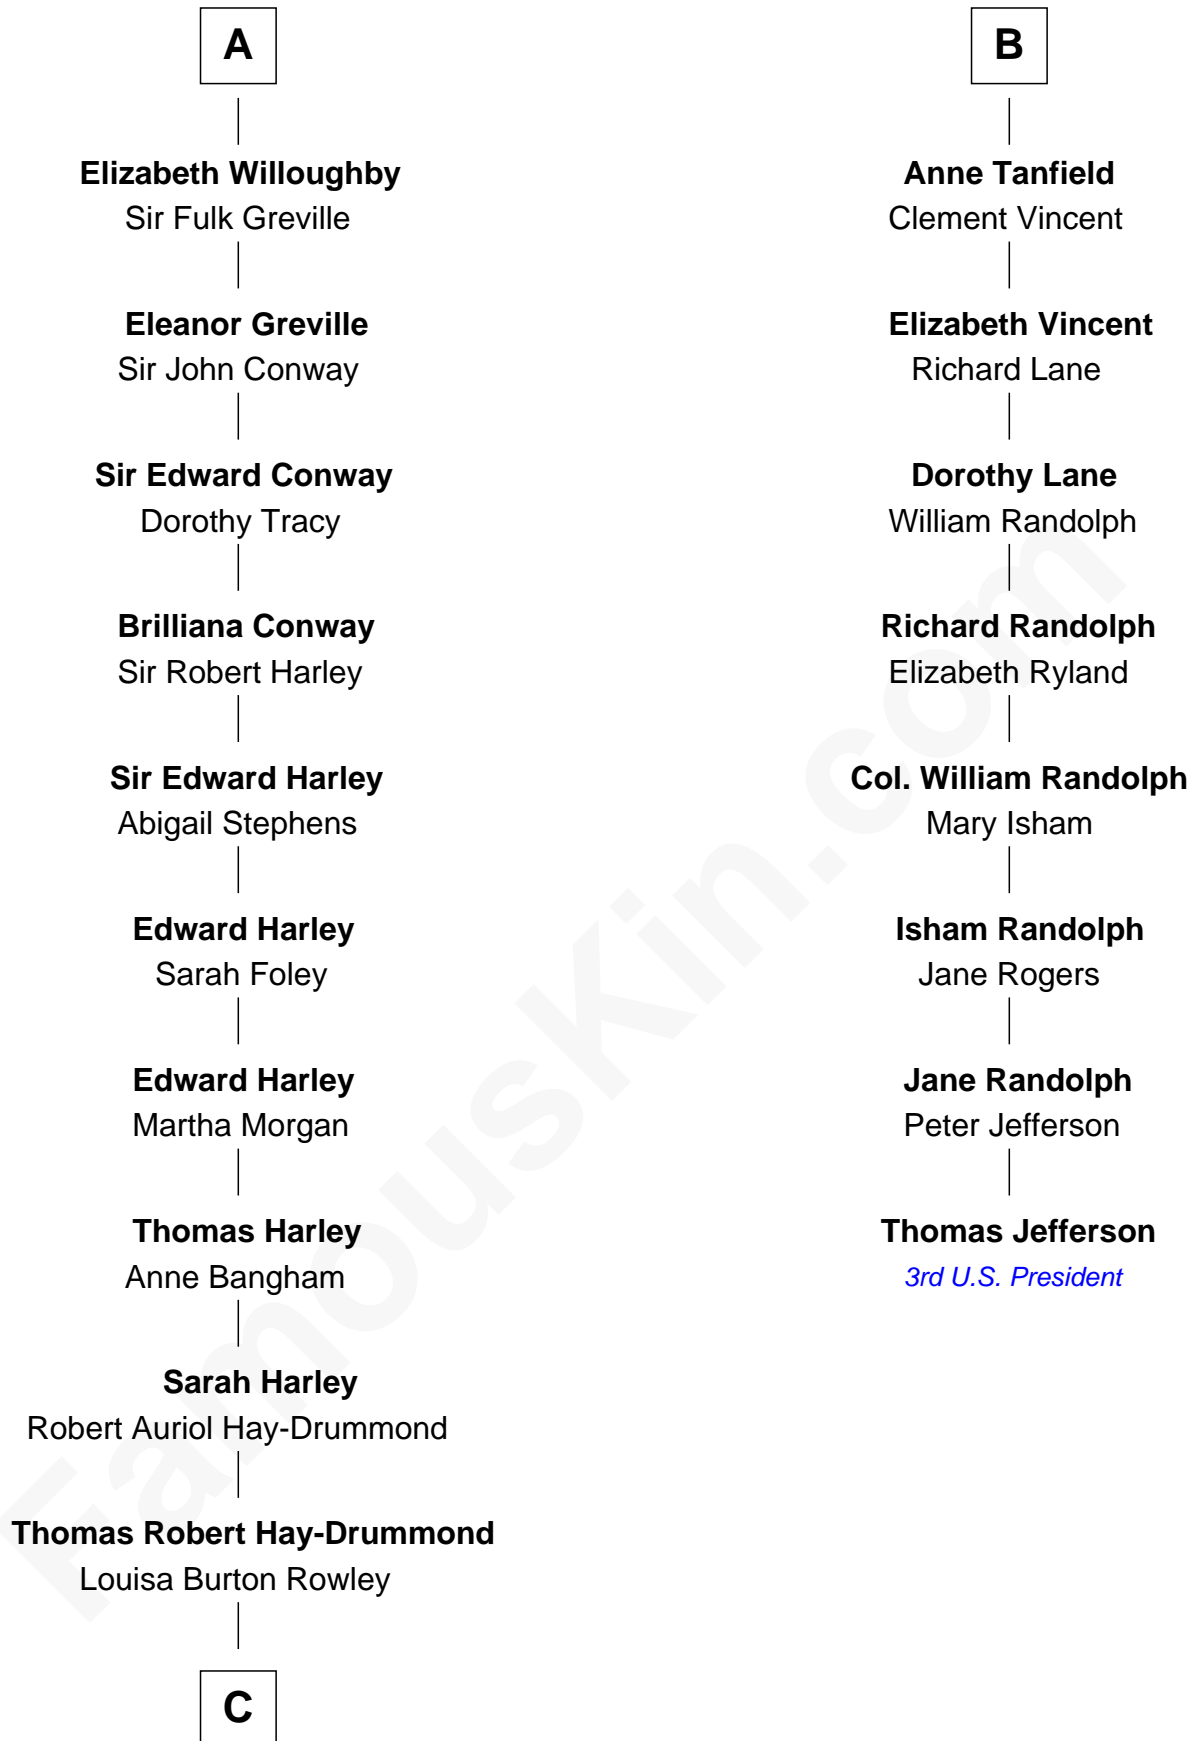

FamousKin.com
Relationship Chart of
Sir Ranulph Fiennes
English Polar Explorer

14th cousin 6 times removed of

Thomas Jefferson

3rd U.S. President and Signer of the Declaration of Independence

C

—
Augusta Sophia Hay