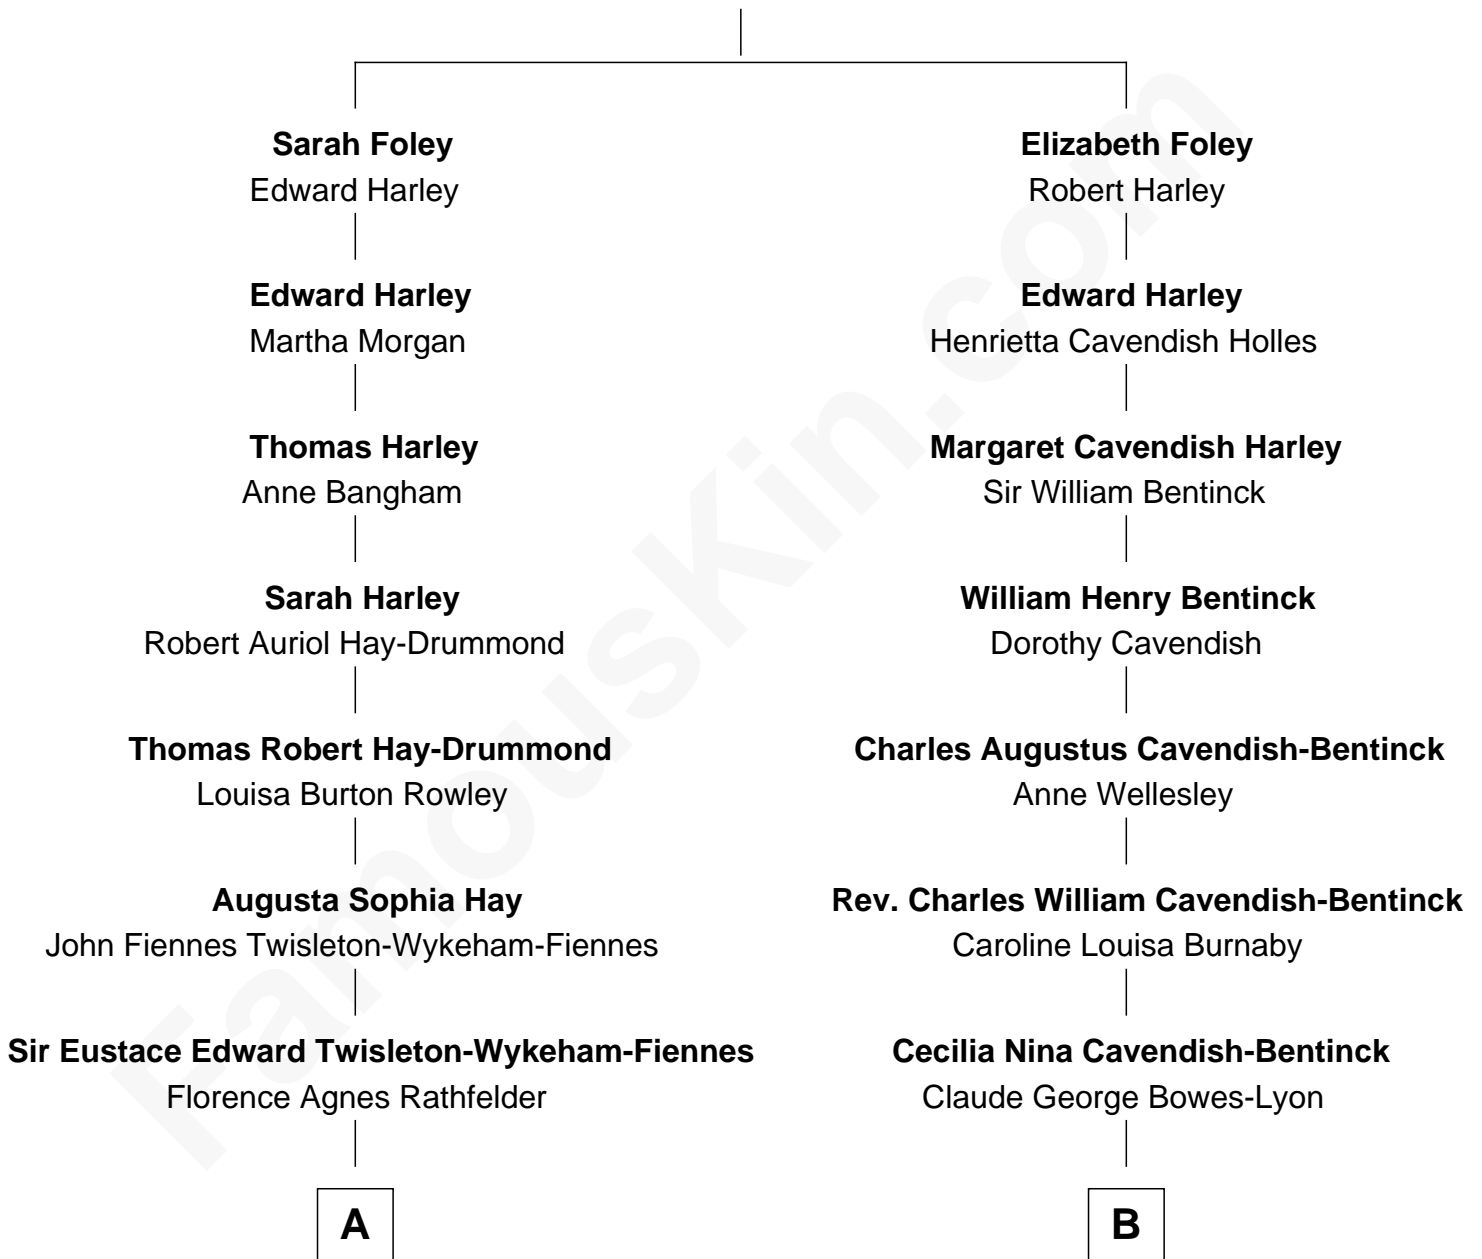

# FamousKin.com Relationship Chart of

**Sir Ranulph Fiennes**

*English Polar Explorer*

8th cousin 1 time removed of

**King Charles III**

*King of the United Kingdom*

**Thomas Foley**

Elizabeth Ashe

**A**

**Sir Ranulph Twisleton-Wykeham-Fiennes**

Audrey Joan Newson

**Sir Ranulph Fiennes**

*English Polar Explorer*

**B**

**Elizabeth Bowes-Lyon**

George VI, King of the United Kingdom

**Elizabeth II, Queen of the United Kingdom**

Prince Philip of Edinburgh

**King Charles III**

*King of the United Kingdom*

FamousKin.com