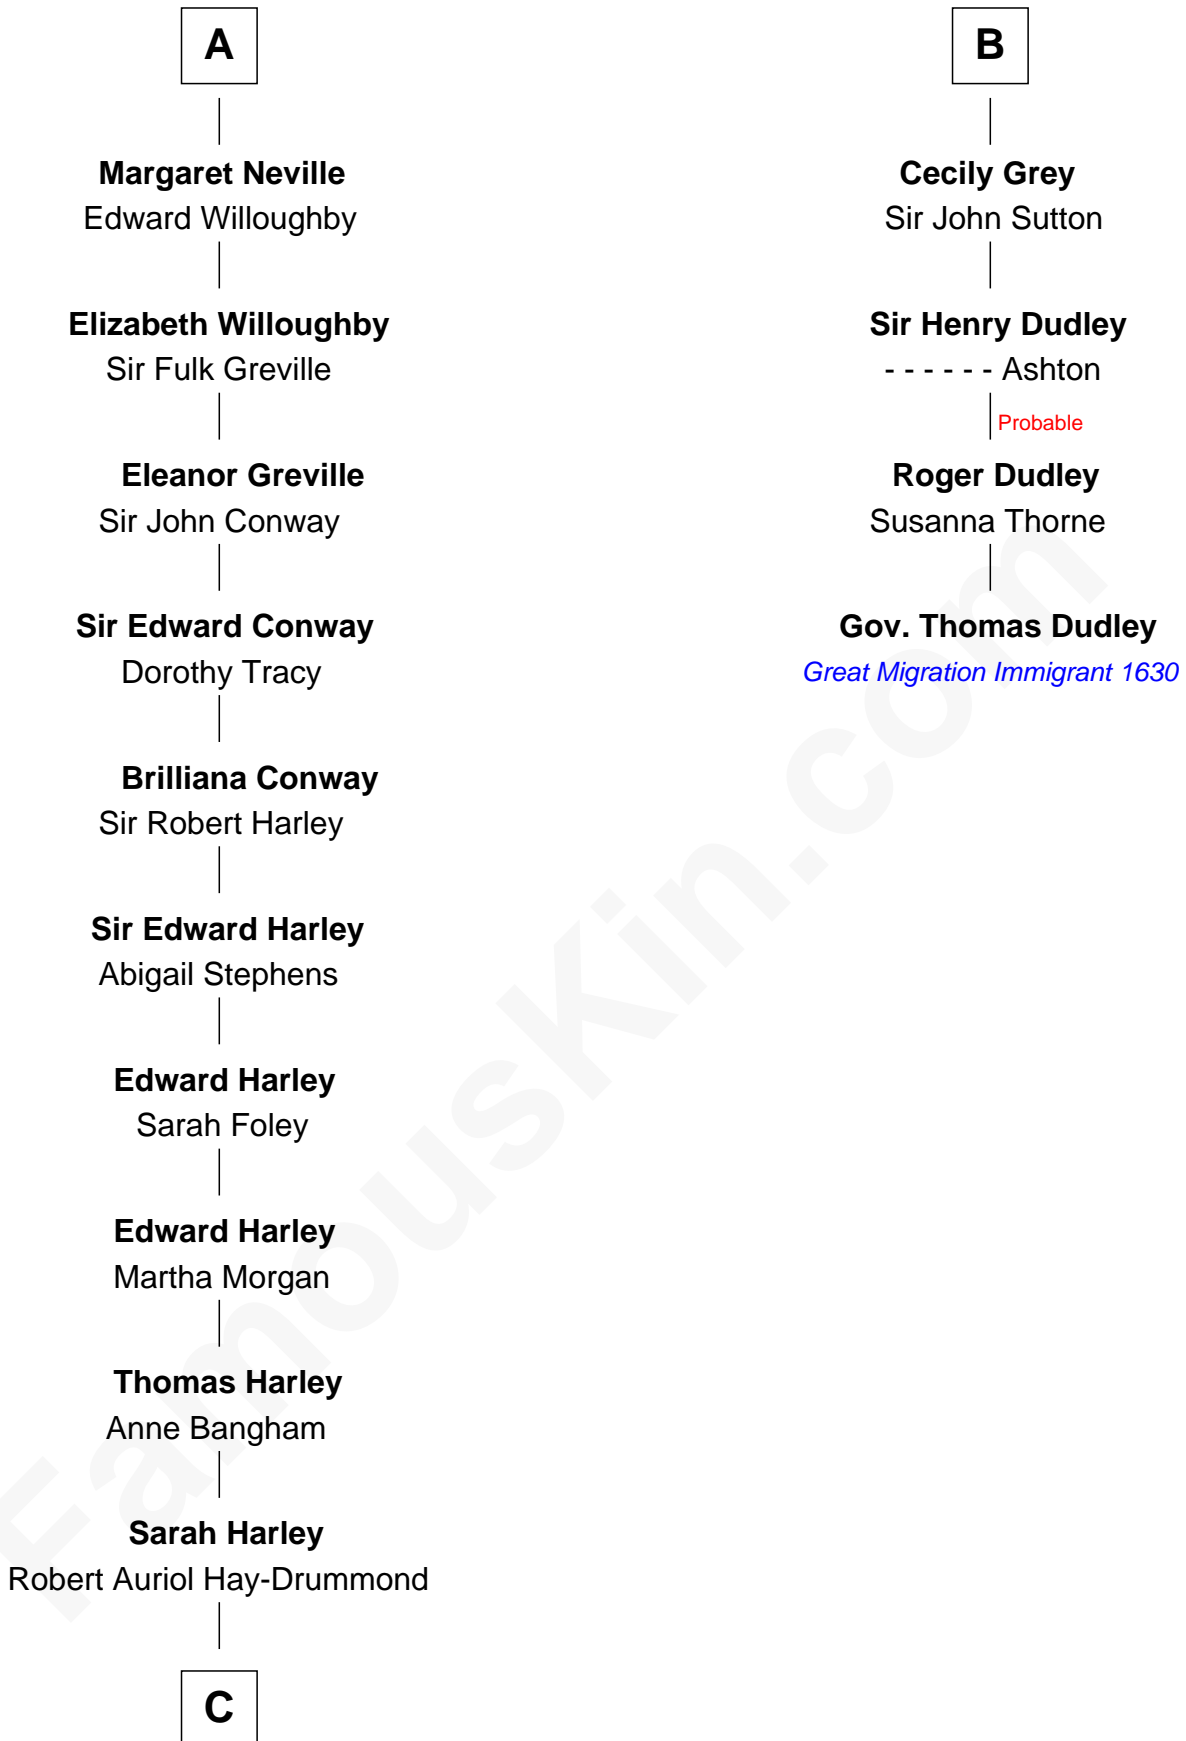

FamousKin.com Relationship Chart of

Sir Ranulph Fiennes

English Polar Explorer

10th cousin 11 times removed of

Gov. Thomas Dudley

(1576 - 1653) Great Migration Immigrant 1630

C

Thomas Robert Hay-Drummond