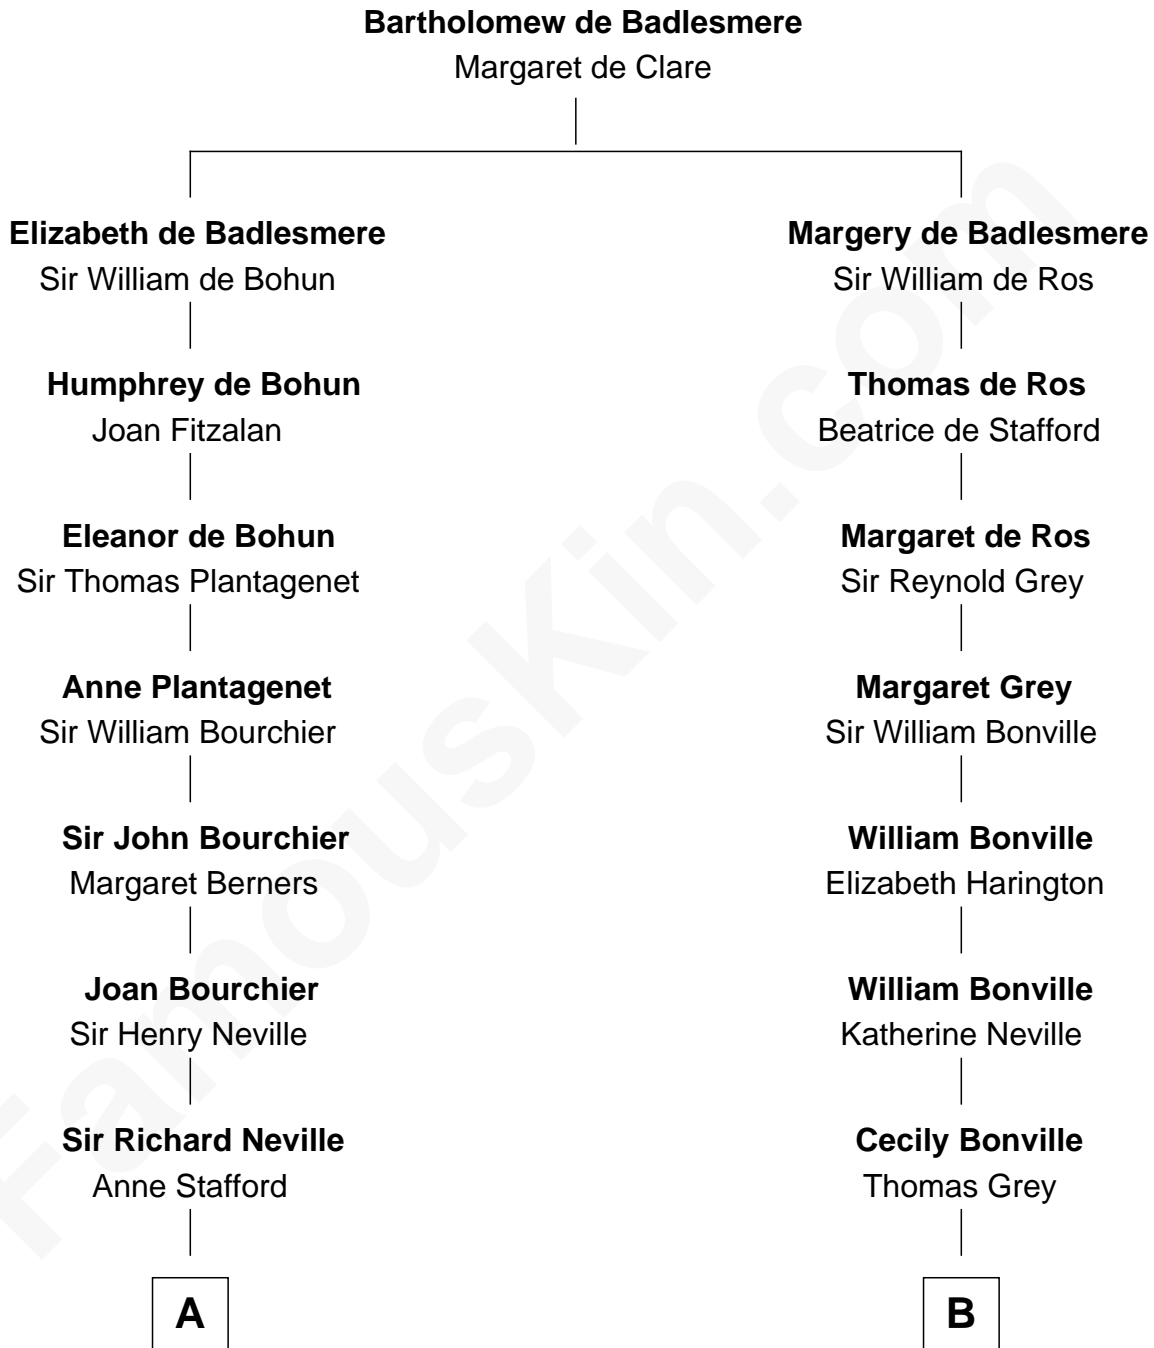

FamousKin.com Relationship Chart of

Sir Ranulph Fiennes

English Polar Explorer

10th cousin 11 times removed of

Gov. Thomas Dudley

(1576 - 1653) Great Migration Immigrant 1630

C

Thomas Robert Hay-Drummond

Louisa Burton Rowley

Augusta Sophia Hay

John Fiennes Twisleton-Wykeham-Fiennes

Sir Eustace Edward Twisleton-Wykeham-Fiennes

Florence Agnes Rathfelder

Sir Ranulph Twisleton-Wykeham-Fiennes

Audrey Joan Newson

Sir Ranulph Fiennes

English Polar Explorer