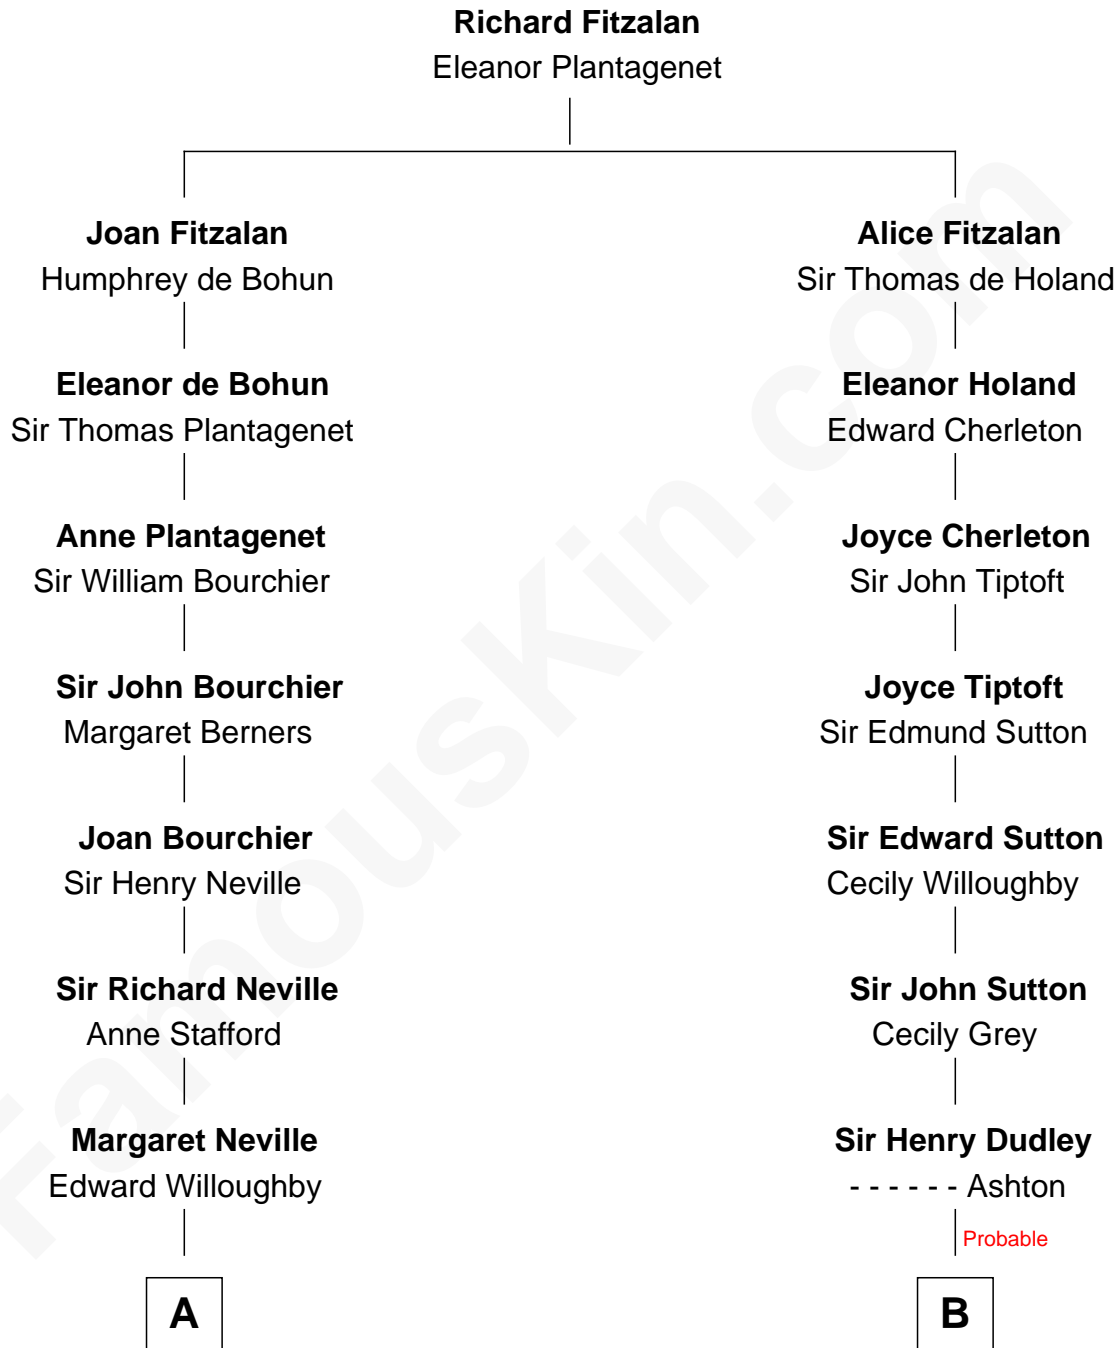

FamousKin.com Relationship Chart of

Sir Ranulph Fiennes

English Polar Explorer

8th cousin 12 times removed of

Gov. Thomas Dudley

(1576 - 1653) Great Migration Immigrant 1630

C

—
Augusta Sophia Hay

John Fiennes Twisleton-Wykeham-Fiennes

—
Sir Eustace Edward Twisleton-Wykeham-Fiennes

Florence Agnes Rathfelder

—
Sir Ranulph Twisleton-Wykeham-Fiennes

Audrey Joan Newson

—
Sir Ranulph Fiennes

English Polar Explorer