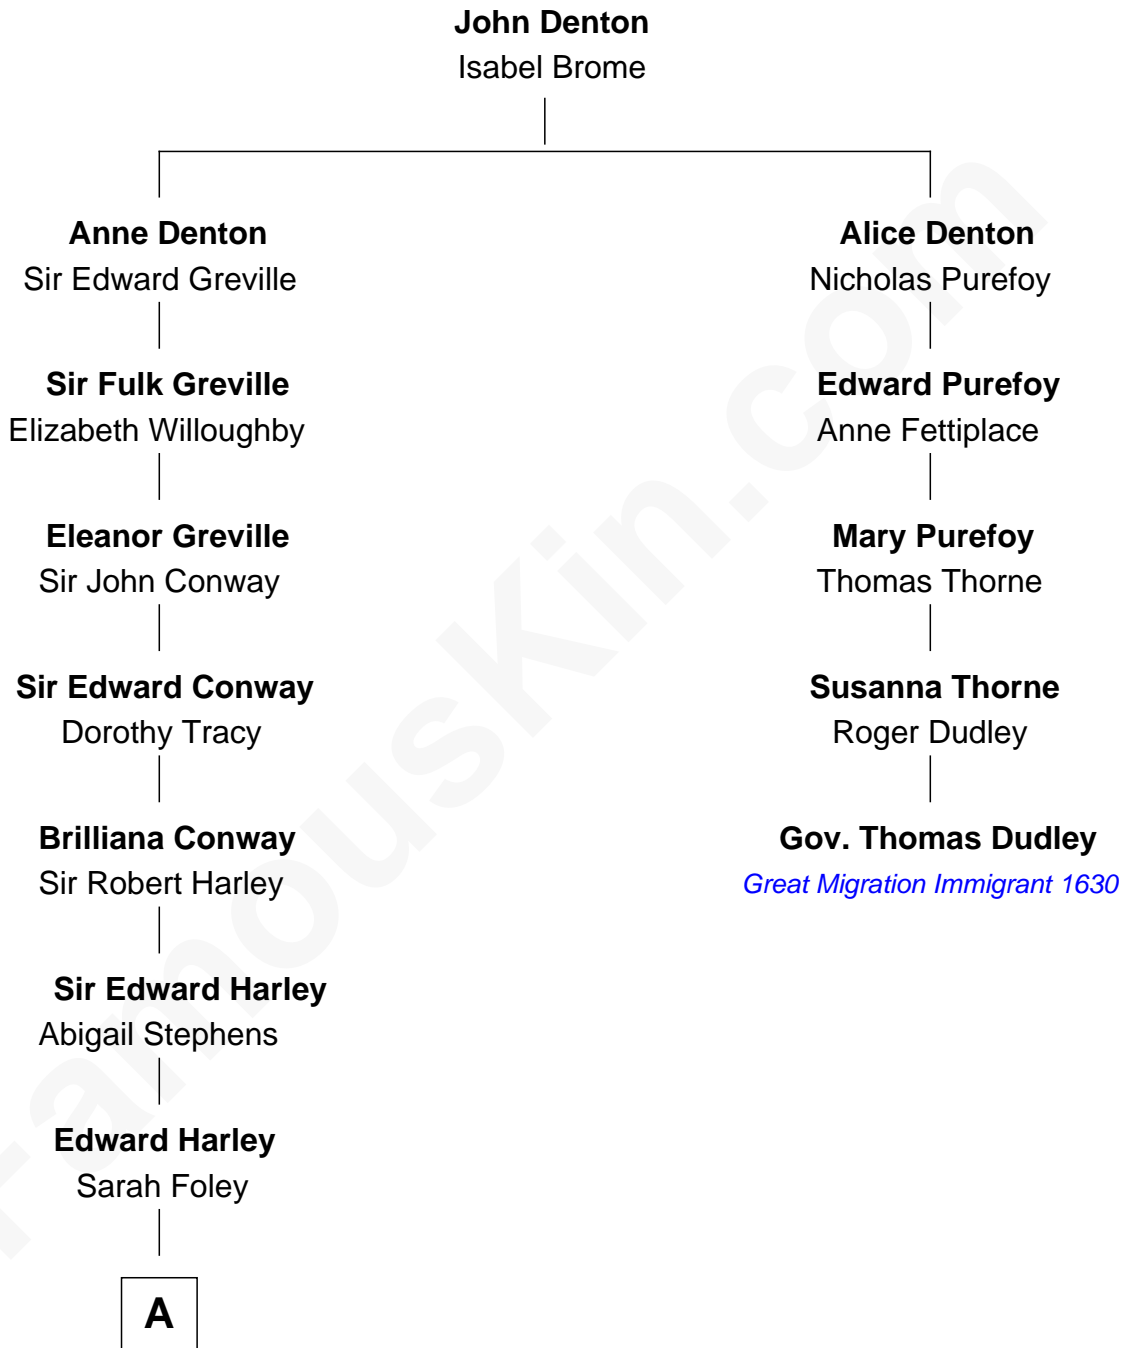

FamousKin.com Relationship Chart of

Sir Ranulph Fiennes

English Polar Explorer

4th cousin 10 times removed of

Gov. Thomas Dudley

(1576 - 1653) Great Migration Immigrant 1630

A

Edward Harley

Martha Morgan

Thomas Harley

Anne Bangham

Sarah Harley

Robert Auriol Hay-Drummond

Thomas Robert Hay-Drummond

Louisa Burton Rowley

Augusta Sophia Hay