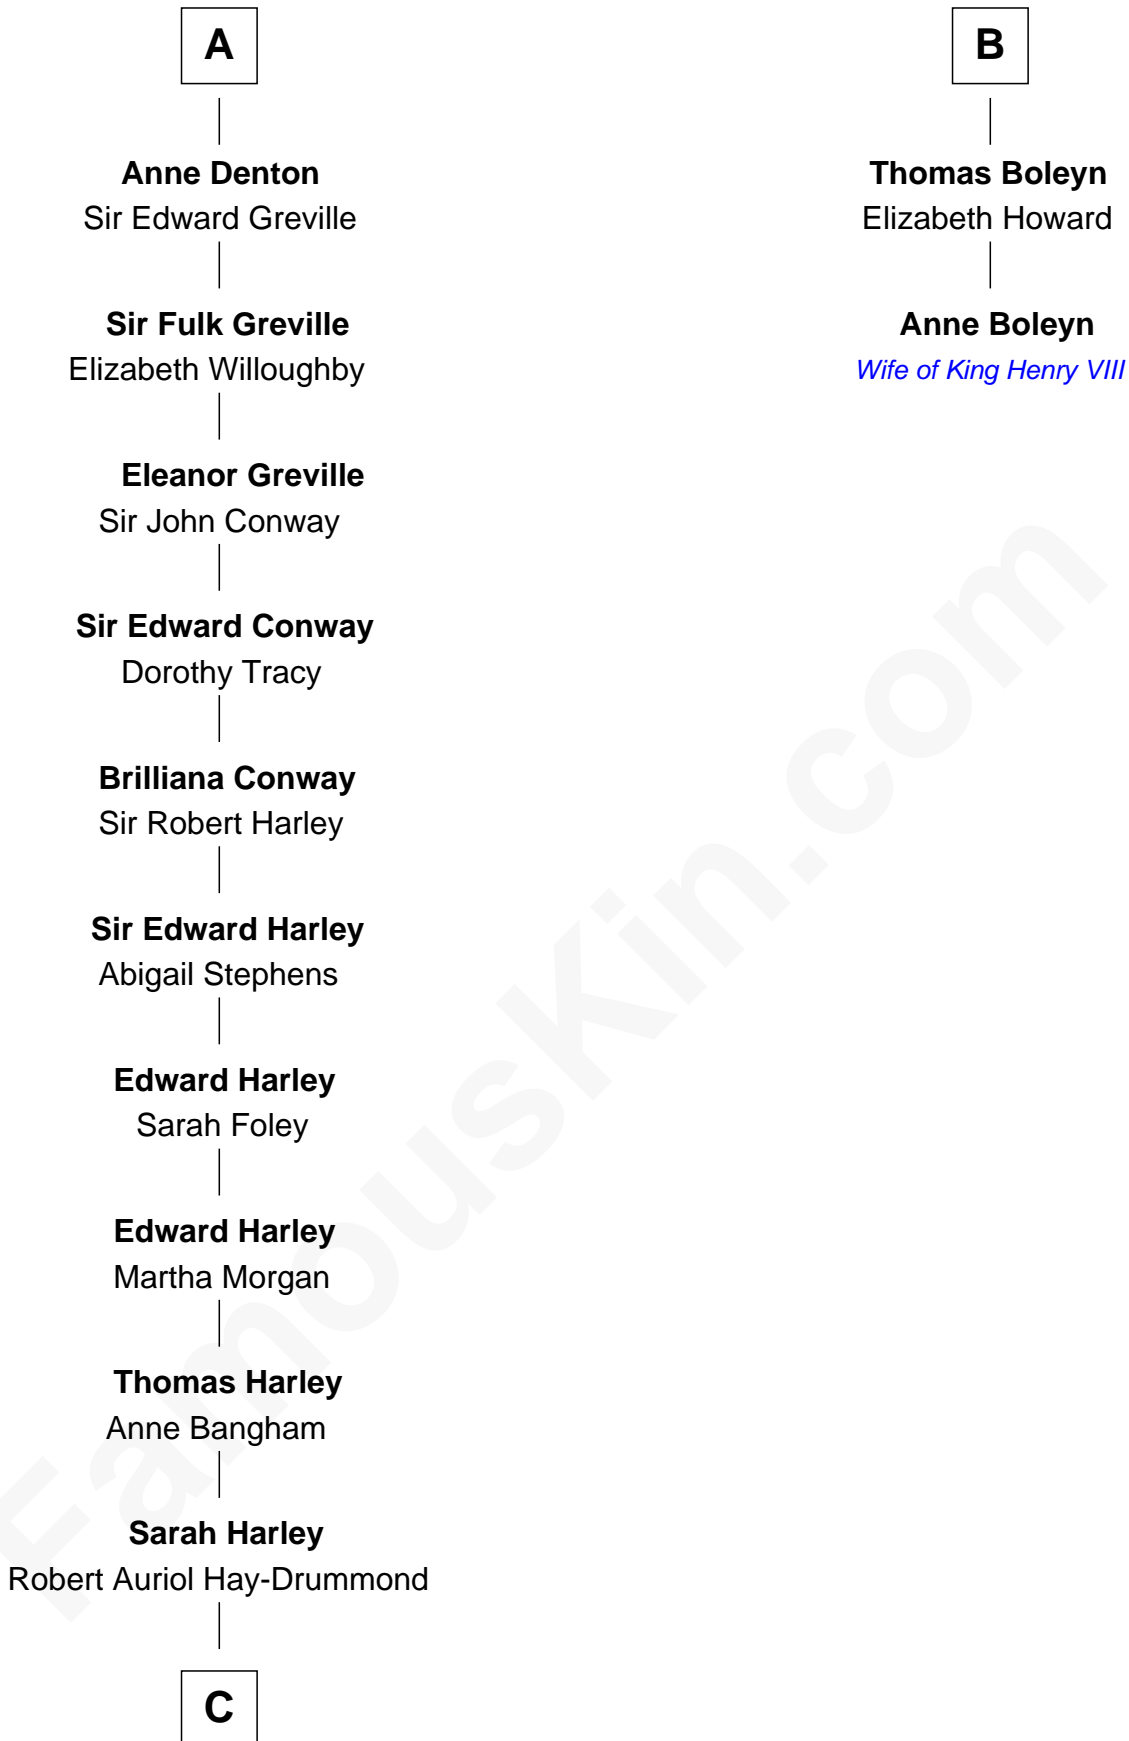

FamousKin.com
Relationship Chart of
Sir Ranulph Fiennes
English Polar Explorer

8th cousin 13 times removed of

Anne Boleyn
2nd Wife of King Henry VIII

Sir Robert de Ros
 Isabel de Aubeney

C

Thomas Robert Hay-Drummond

Louisa Burton Rowley

Augusta Sophia Hay

John Fiennes Twisleton-Wykeham-Fiennes

Sir Eustace Edward Twisleton-Wykeham-Fiennes

Florence Agnes Rathfelder

Sir Ranulph Twisleton-Wykeham-Fiennes

Audrey Joan Newson