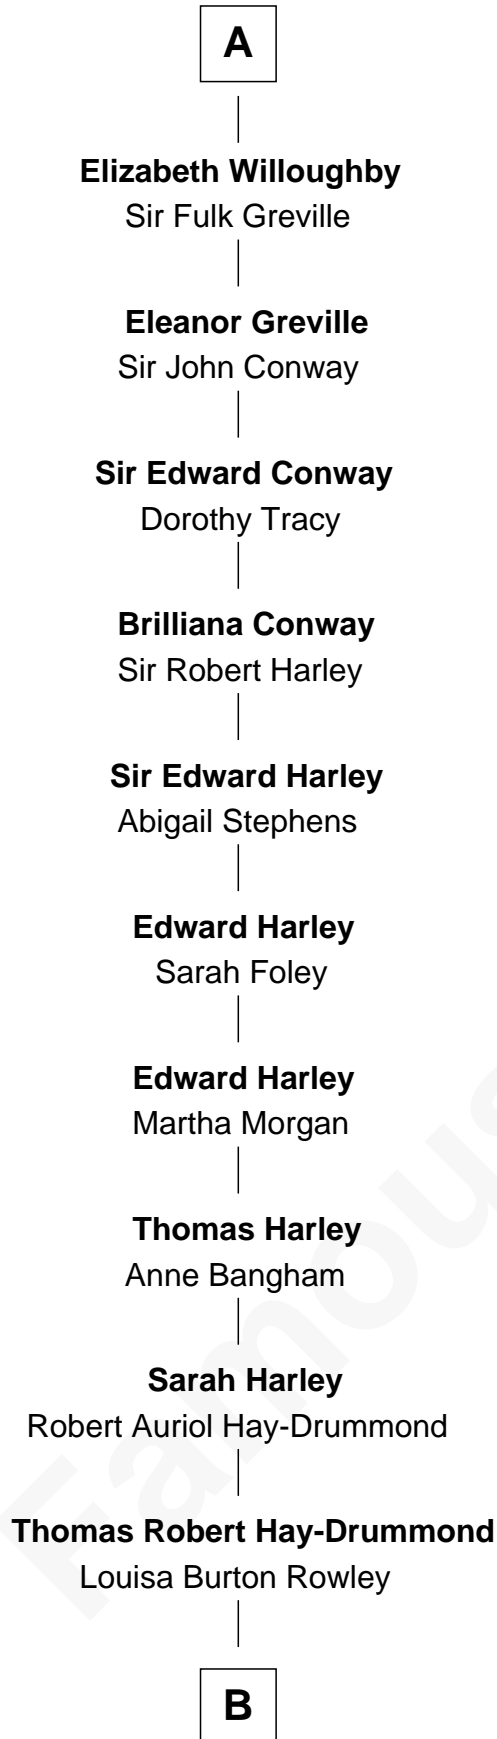

FamousKin.com
Relationship Chart of
Sir Ranulph Fiennes
English Polar Explorer

6th cousin 14 times removed of

Anne Boleyn
2nd Wife of King Henry VIII

B

—
Augusta Sophia Hay

John Fiennes Twisleton-Wykeham-Fiennes

—
Sir Eustace Edward Twisleton-Wykeham-Fiennes

Florence Agnes Rathfelder

—
Sir Ranulph Twisleton-Wykeham-Fiennes

Audrey Joan Newson

—
Sir Ranulph Fiennes

English Polar Explorer

FamousKin.com