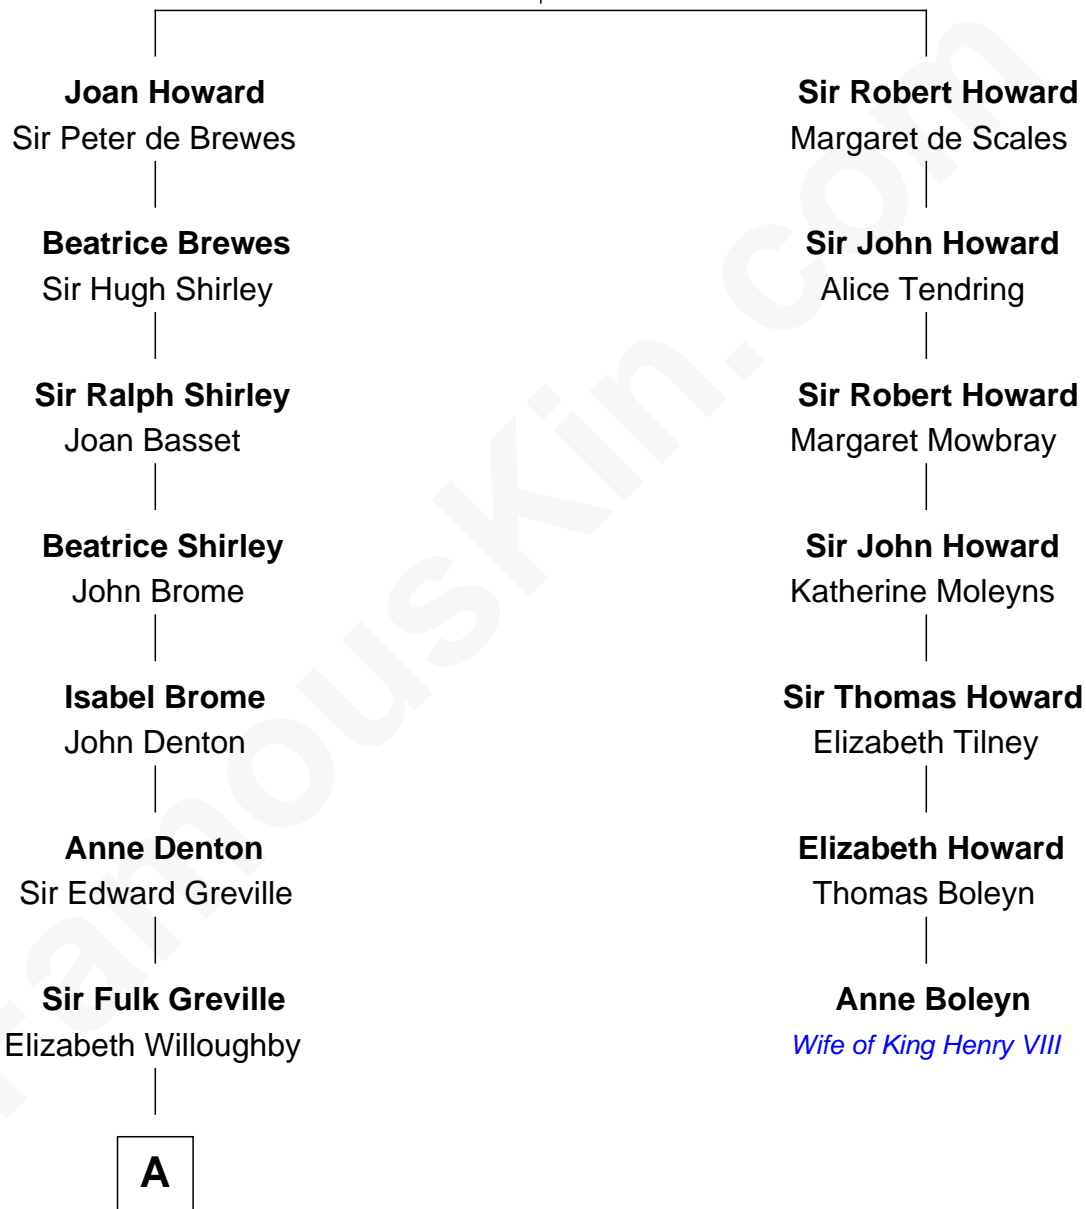

FamousKin.com
Relationship Chart of
Sir Ranulph Fiennes
English Polar Explorer

6th cousin 13 times removed of

Anne Boleyn
2nd Wife of King Henry VIII

Sir John Howard
 Alice de Bois

A

Eleanor Greville

Sir John Conway

Sir Edward Conway

Dorothy Tracy

Brilliana Conway

Sir Robert Harley

Sir Edward Harley

Abigail Stephens

Edward Harley

Sarah Foley