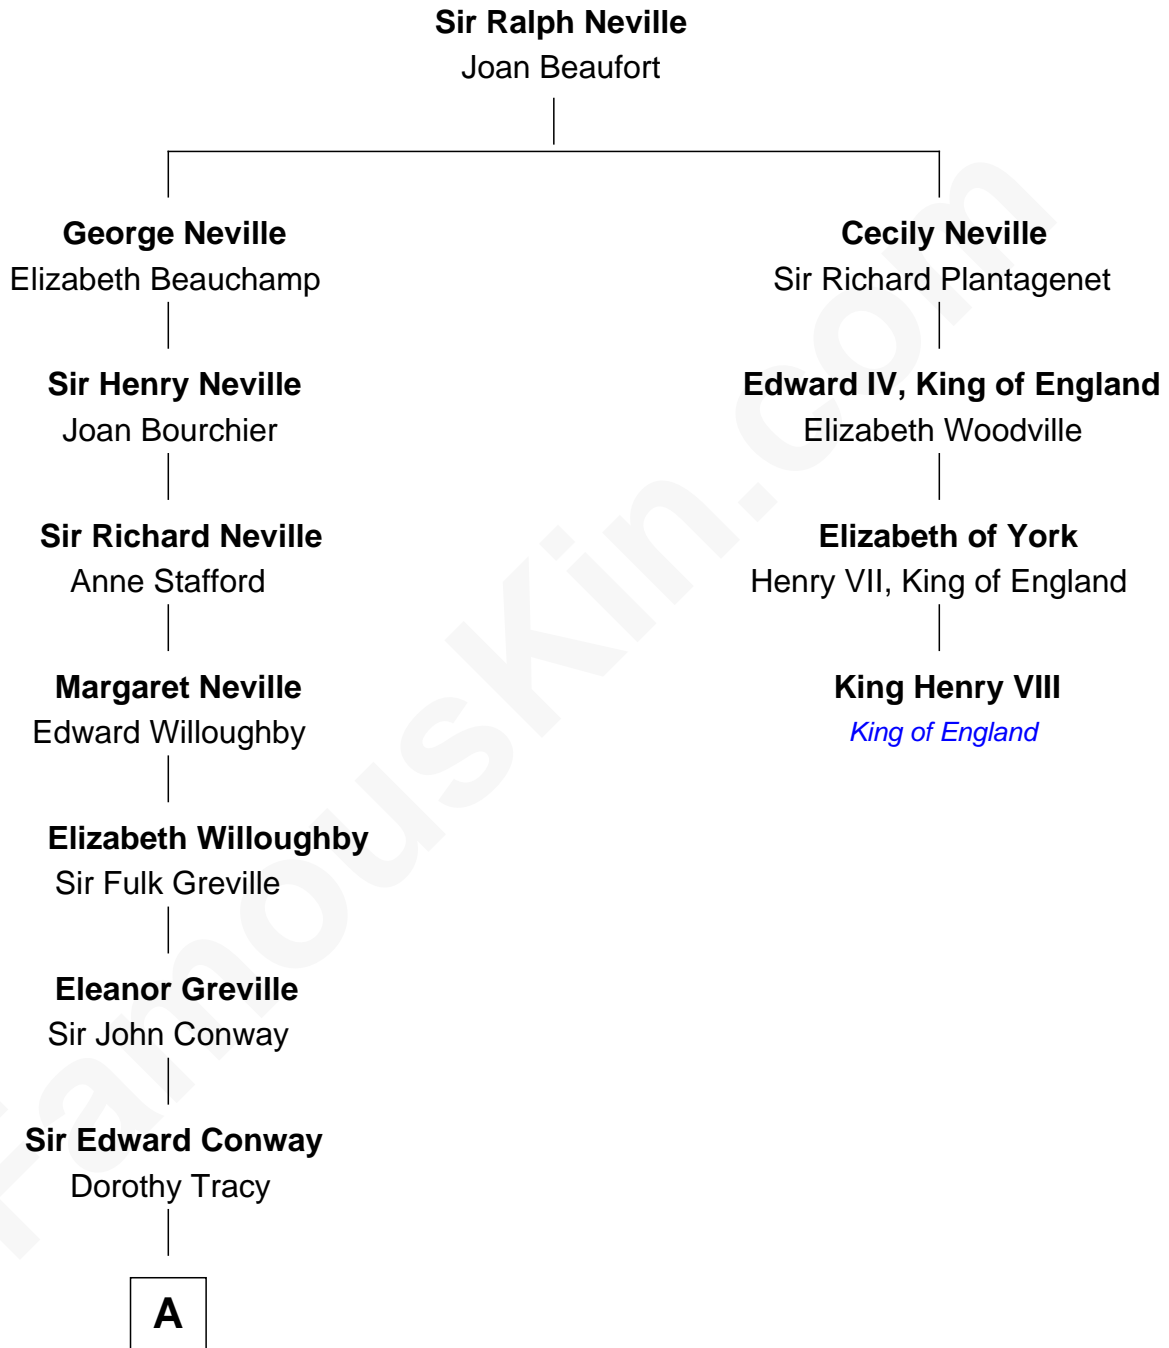

FamousKin.com
Relationship Chart of
Sir Ranulph Fiennes
English Polar Explorer

3rd cousin 14 times removed of
King Henry VIII
King of England

A

Brilliana Conway

Sir Robert Harley

Sir Edward Harley

Abigail Stephens

Edward Harley

Sarah Foley

Edward Harley

Martha Morgan

Thomas Harley

Anne Bangham

Sarah Harley

Robert Auriol Hay-Drummond