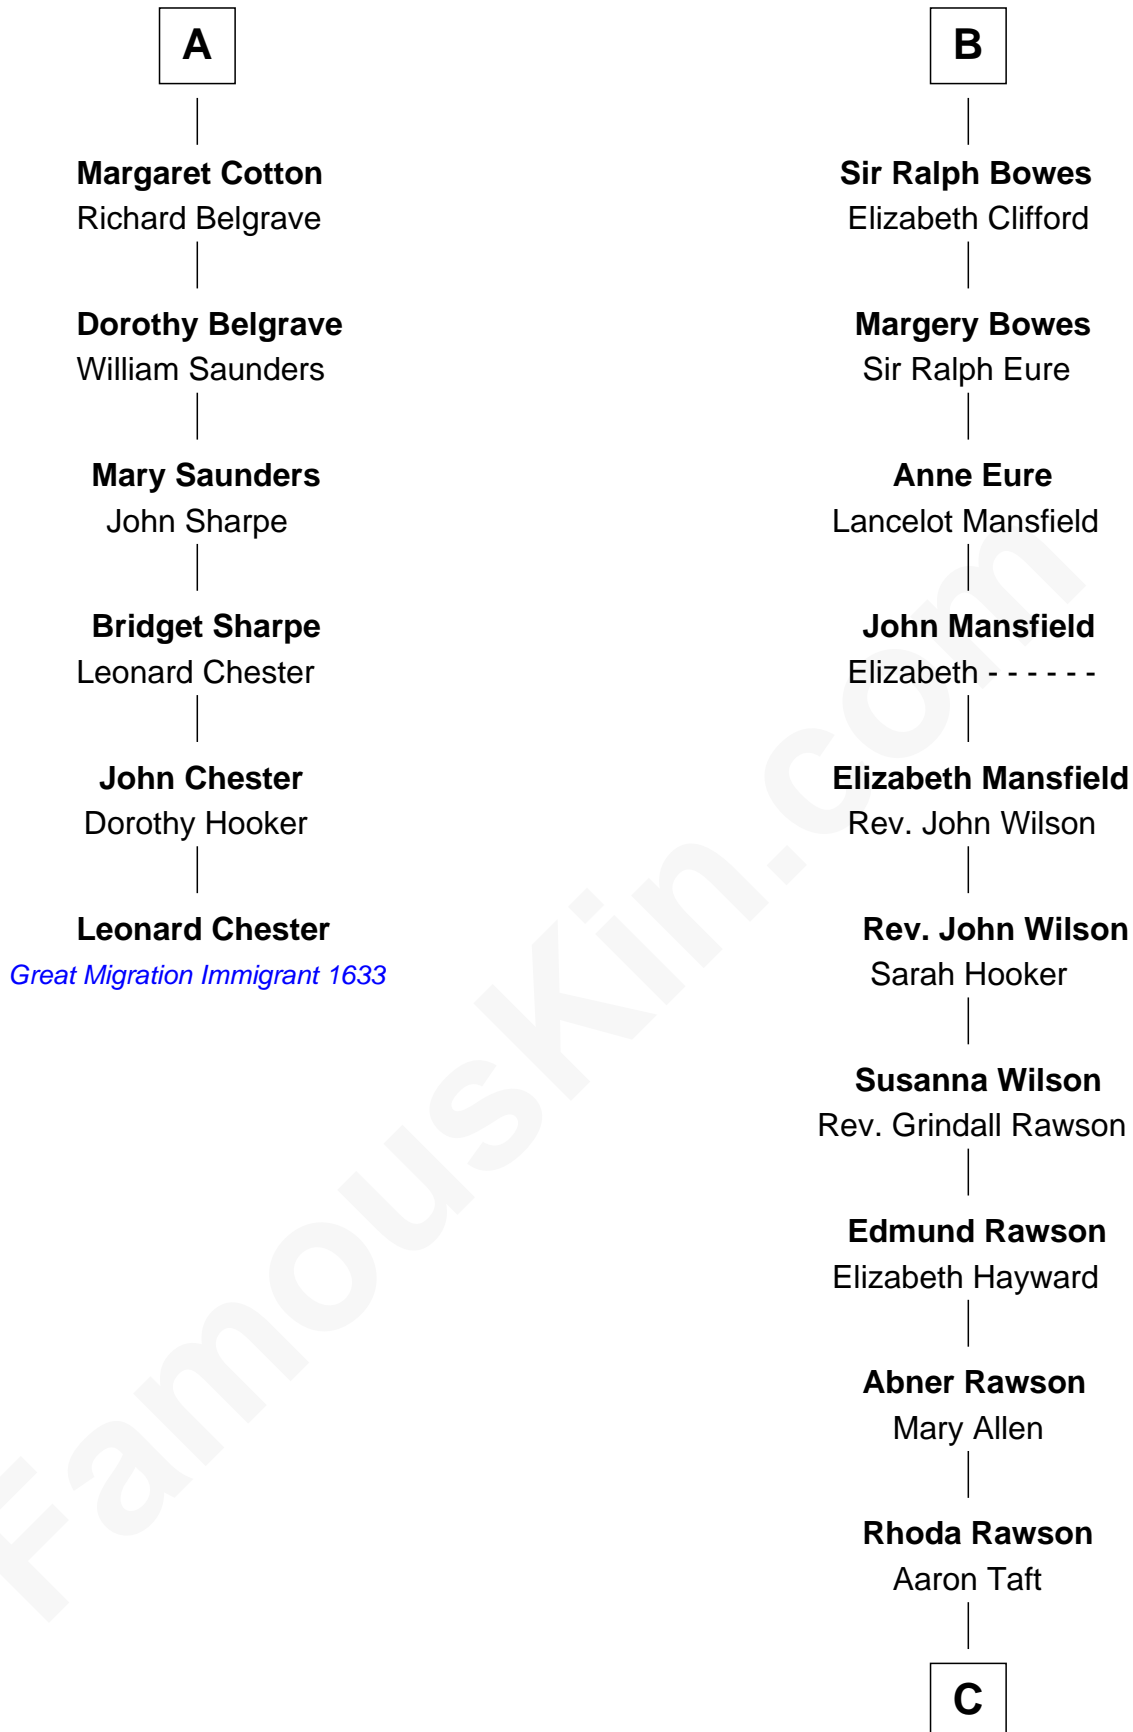

FamousKin.com

Relationship Chart of

Leonard Chester

(c1610 - 1648) Great Migration Immigrant 1633

12th cousin 7 times removed of

William Howard Taft

27th U.S. President

William de Odingsells

Ela FitzWalter

Ida de Odingsells
Sir Roger de Herdeburgh

Ela Herdeburgh
Sir William de Boteler

Alice de Boteler
Sir Nicholas Longford

Alice Longford
William FitzHerbert

Henry FitzHerbert
----- Downes

Nicholas FitzHerbert
Alice Booth

Joan FitzHerbert
John Cotton

A

Margaret de Oddingseles

Sir John de Grey

Sir John Grey
Avice Marmion

Sir Robert Grey
Lora de St. Quintin

Elizabeth Grey
Henry FitzHugh

Sir William FitzHugh
Margery Willoughby

Maud FitzHugh
Sir William Bowes

Sir Ralph Bowes
Margery Conyers

B

C

Peter Rawson Taft

Sylvia Howard

Alphonso Taft

Louisa Maria Torrey