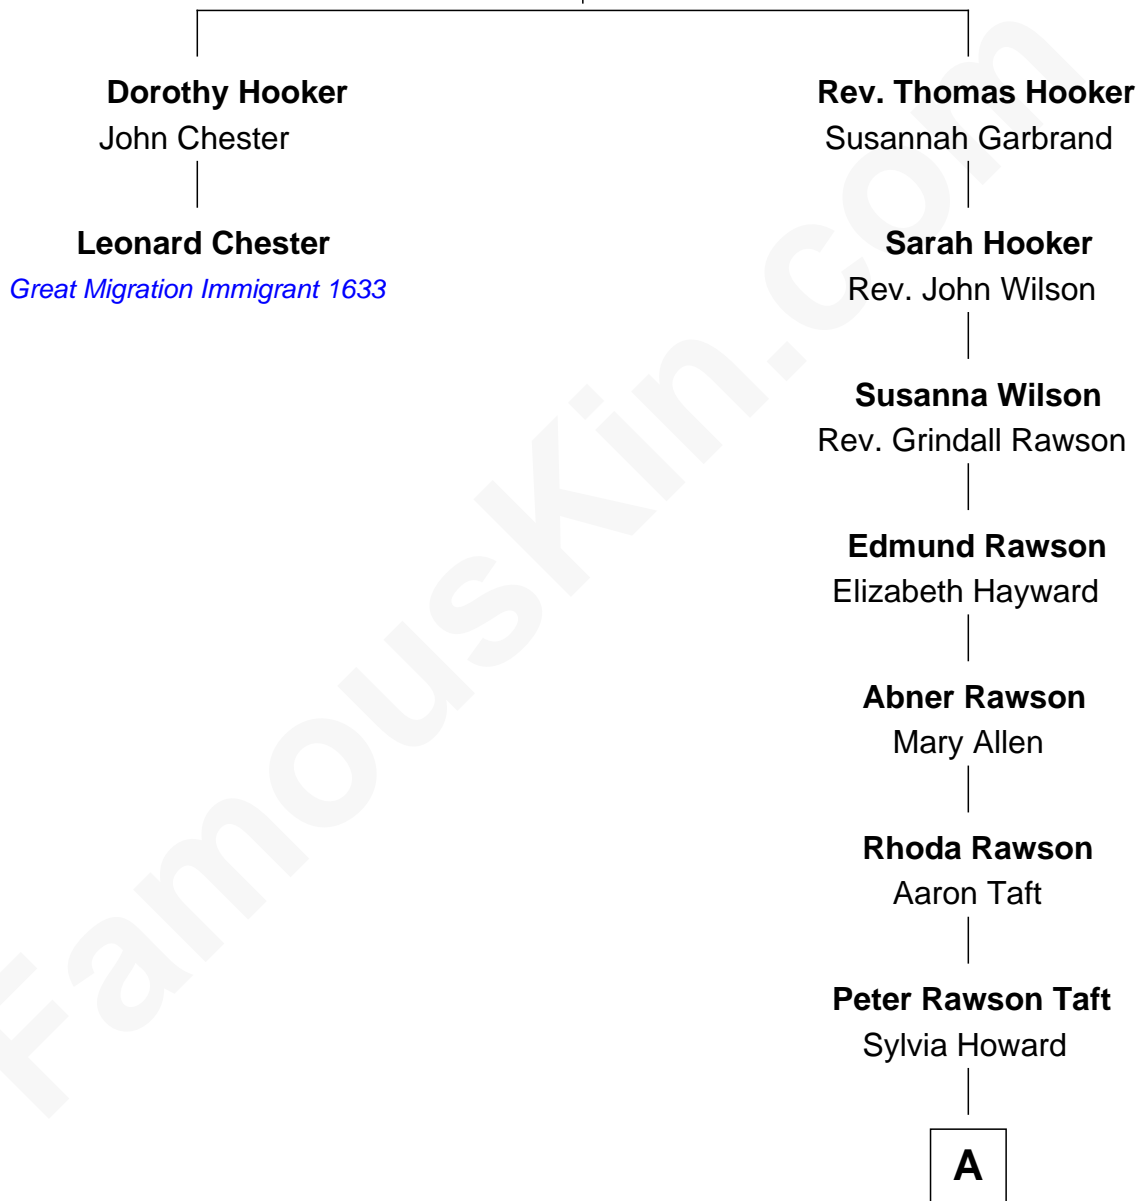

FamousKin.com

Relationship Chart of

Leonard Chester

(c1610 - 1648) *Great Migration Immigrant 1633*

1st cousin 7 times removed of

William Howard Taft

27th U.S. President

Thomas Hooker

A

Alphonso Taft
Louisa Maria Torrey

William Howard Taft
27th U.S. President

FamousKin.com