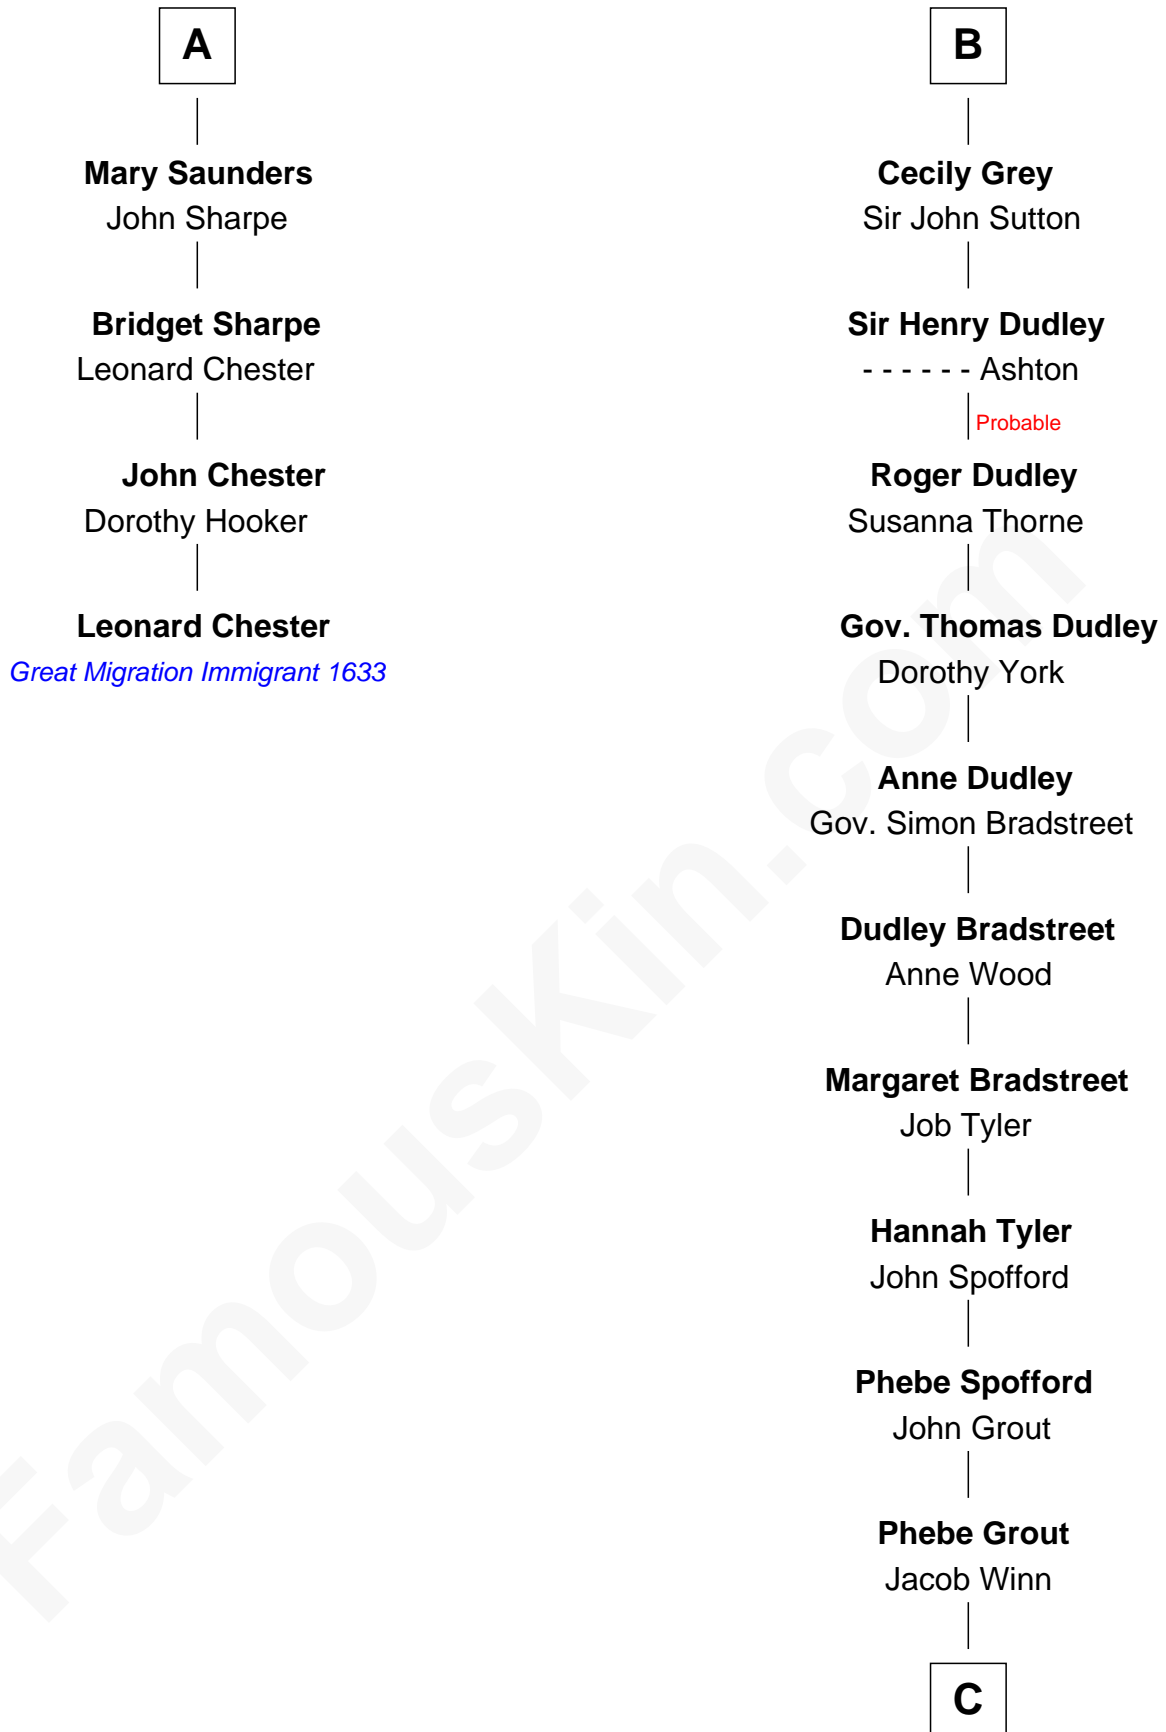

FamousKin.com

Relationship Chart of

Leonard Chester

(c1610 - 1648) Great Migration Immigrant 1633

10th cousin 11 times removed of

Herbert Hoover
31st U.S. President

Sir William de Boteler
Ela Herdeburgh

Alice de Boteler
Sir Nicholas Longford

Alice Longford
William FitzHerbert

Henry FitzHerbert
----- Downes

Nicholas FitzHerbert
Alice Booth

Joan FitzHerbert
John Cotton

Margaret Cotton
Richard Belgrave

Dorothy Belgrave
William Saunders

A

Ankaret le Boteler
John le Strange

Eleanor le Strange
Sir Reynold de Grey

Sir Reynold Grey
Margaret de Ros

Margaret Grey
Sir William Bonville

William Bonville
Elizabeth Harington

William Bonville
Katherine Neville

Cecily Bonville
Thomas Grey

B

C

—
Endymia Winn

Thomas Sherwood

—
Lucinda Sherwood

John Minthorn

—
Theodore Minthorn

Mary Wasley