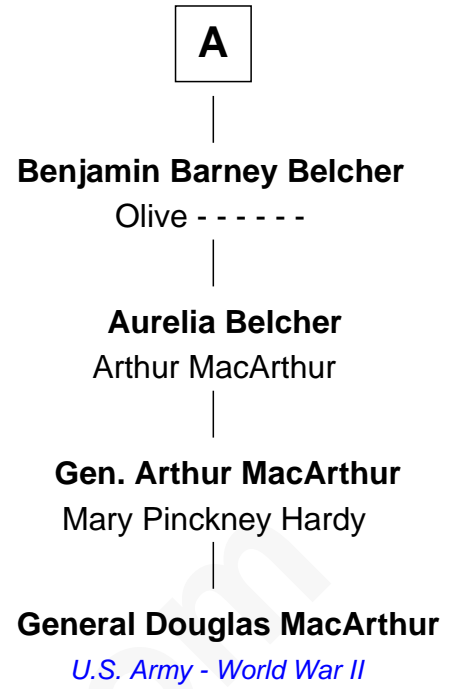

FamousKin.com

Relationship Chart of

Leonard Chester

(c1610 - 1648) Great Migration Immigrant 1633

1st cousin 9 times removed of

General Douglas MacArthur
U.S. Army - World War II

Thomas Hooker

FamousKin.com