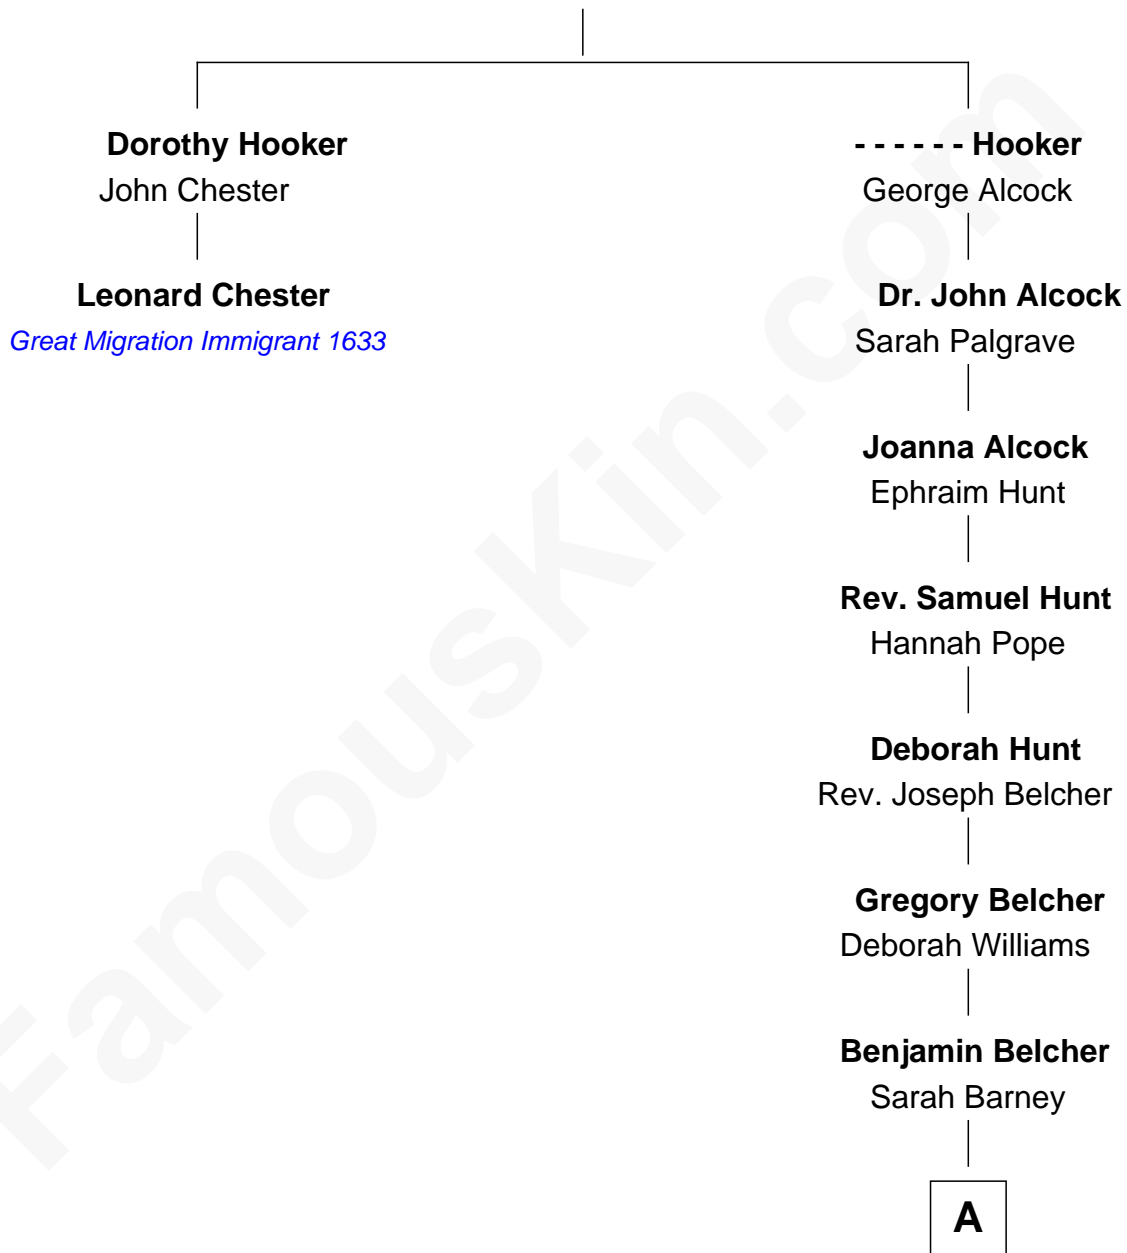

FamousKin.com

Relationship Chart of

Leonard Chester

(c1610 - 1648) Great Migration Immigrant 1633

1st cousin 9 times removed of

General Douglas MacArthur
U.S. Army - World War II

Thomas Hooker

FamousKin.com