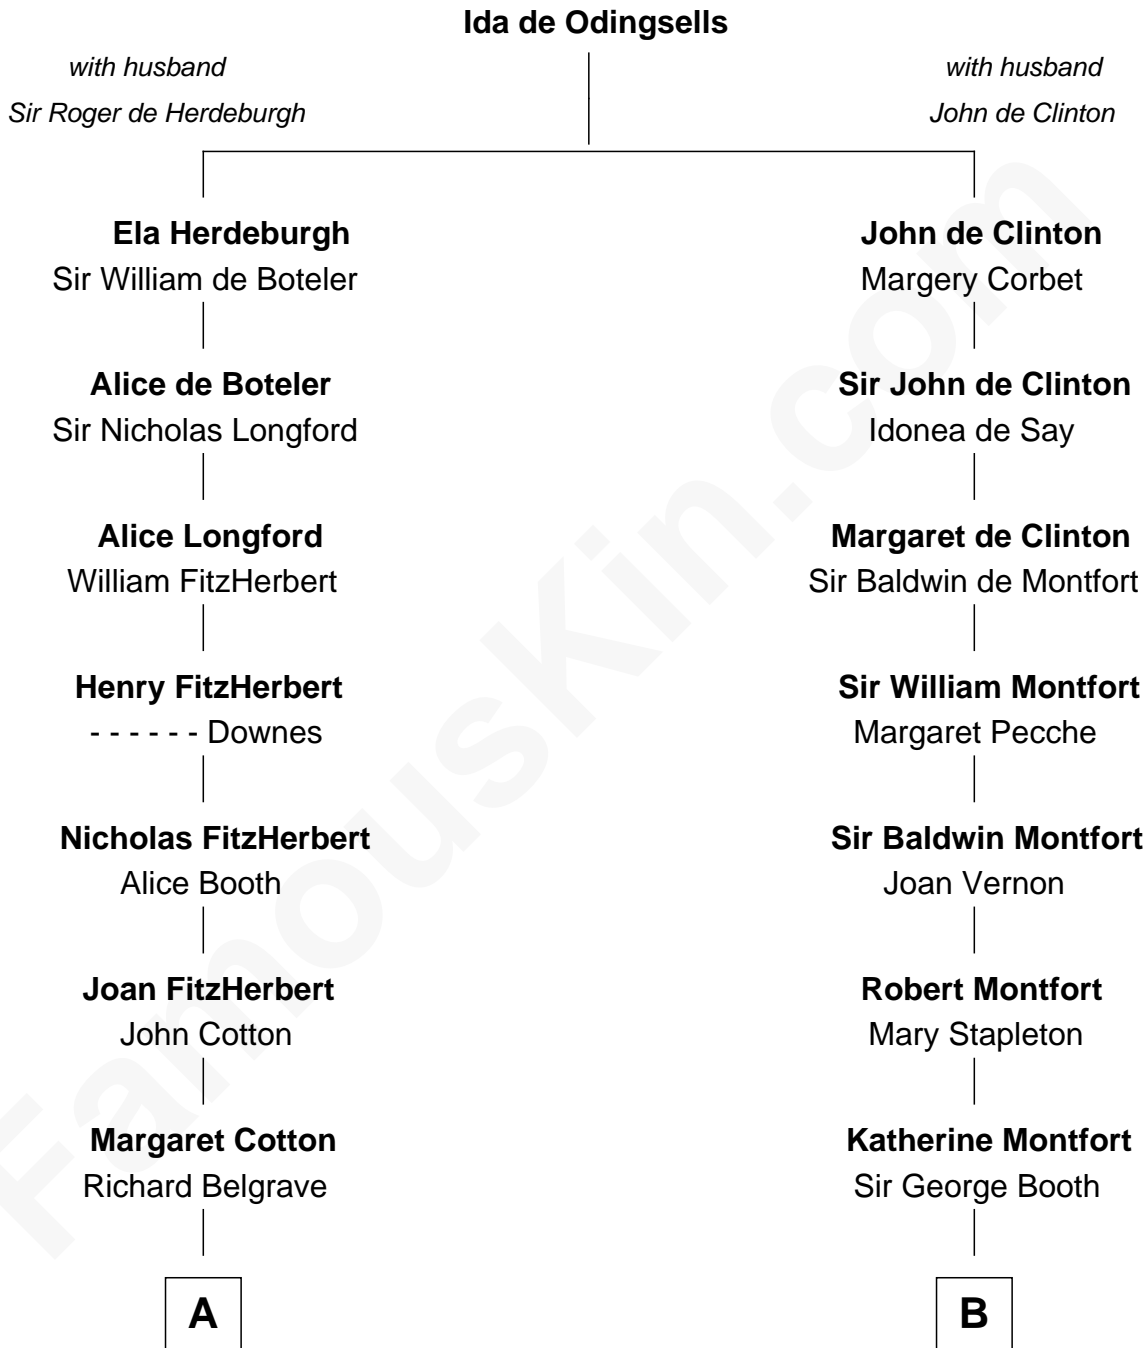

FamousKin.com

Relationship Chart of

Leonard Chester

(c1610 - 1648) Great Migration Immigrant 1633

11th cousin 4 times removed of

Isaac Tichenor

3rd and 5th Governor of Vermont

A

Dorothy Belgrave

William Saunders

Mary Saunders

John Sharpe

Bridget Sharpe

Leonard Chester

John Chester

Dorothy Hooker

Leonard Chester

Great Migration Immigrant 1633

B

Sir William Booth

Ellen Montgomery

Jane Booth

Sir Thomas Holford

Dorothy Holford

Daniel Tichenor

Daniel Tichenor

Susanna Guerin

Isaac Tichenor

3rd and 5th Governor of Vermont