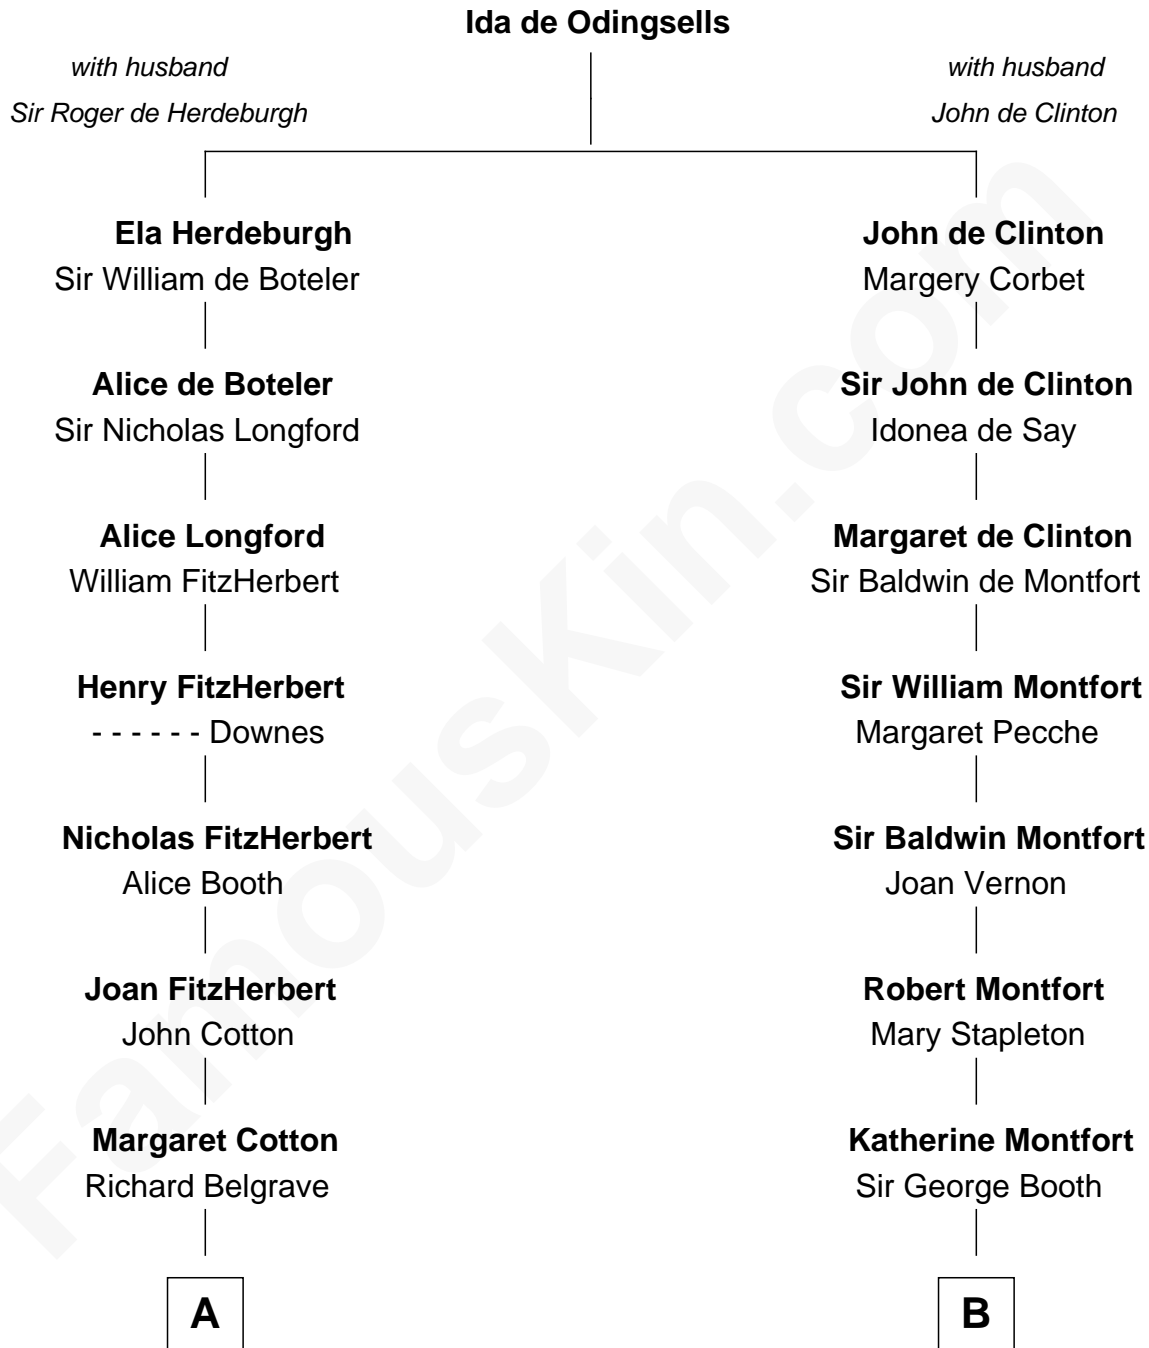

FamousKin.com

Relationship Chart of

Leonard Chester

(c1610 - 1648) Great Migration Immigrant 1633

11th cousin 6 times removed of

Isaac Taylor Tichenor

President of Auburn University

A

Dorothy Belgrave

William Saunders

Mary Saunders

John Sharpe

Bridget Sharpe

Leonard Chester

John Chester

Dorothy Hooker

Leonard Chester

Great Migration Immigrant 1633

B

Sir William Booth

Ellen Montgomery

Jane Booth

Sir Thomas Holford

Dorothy Holford