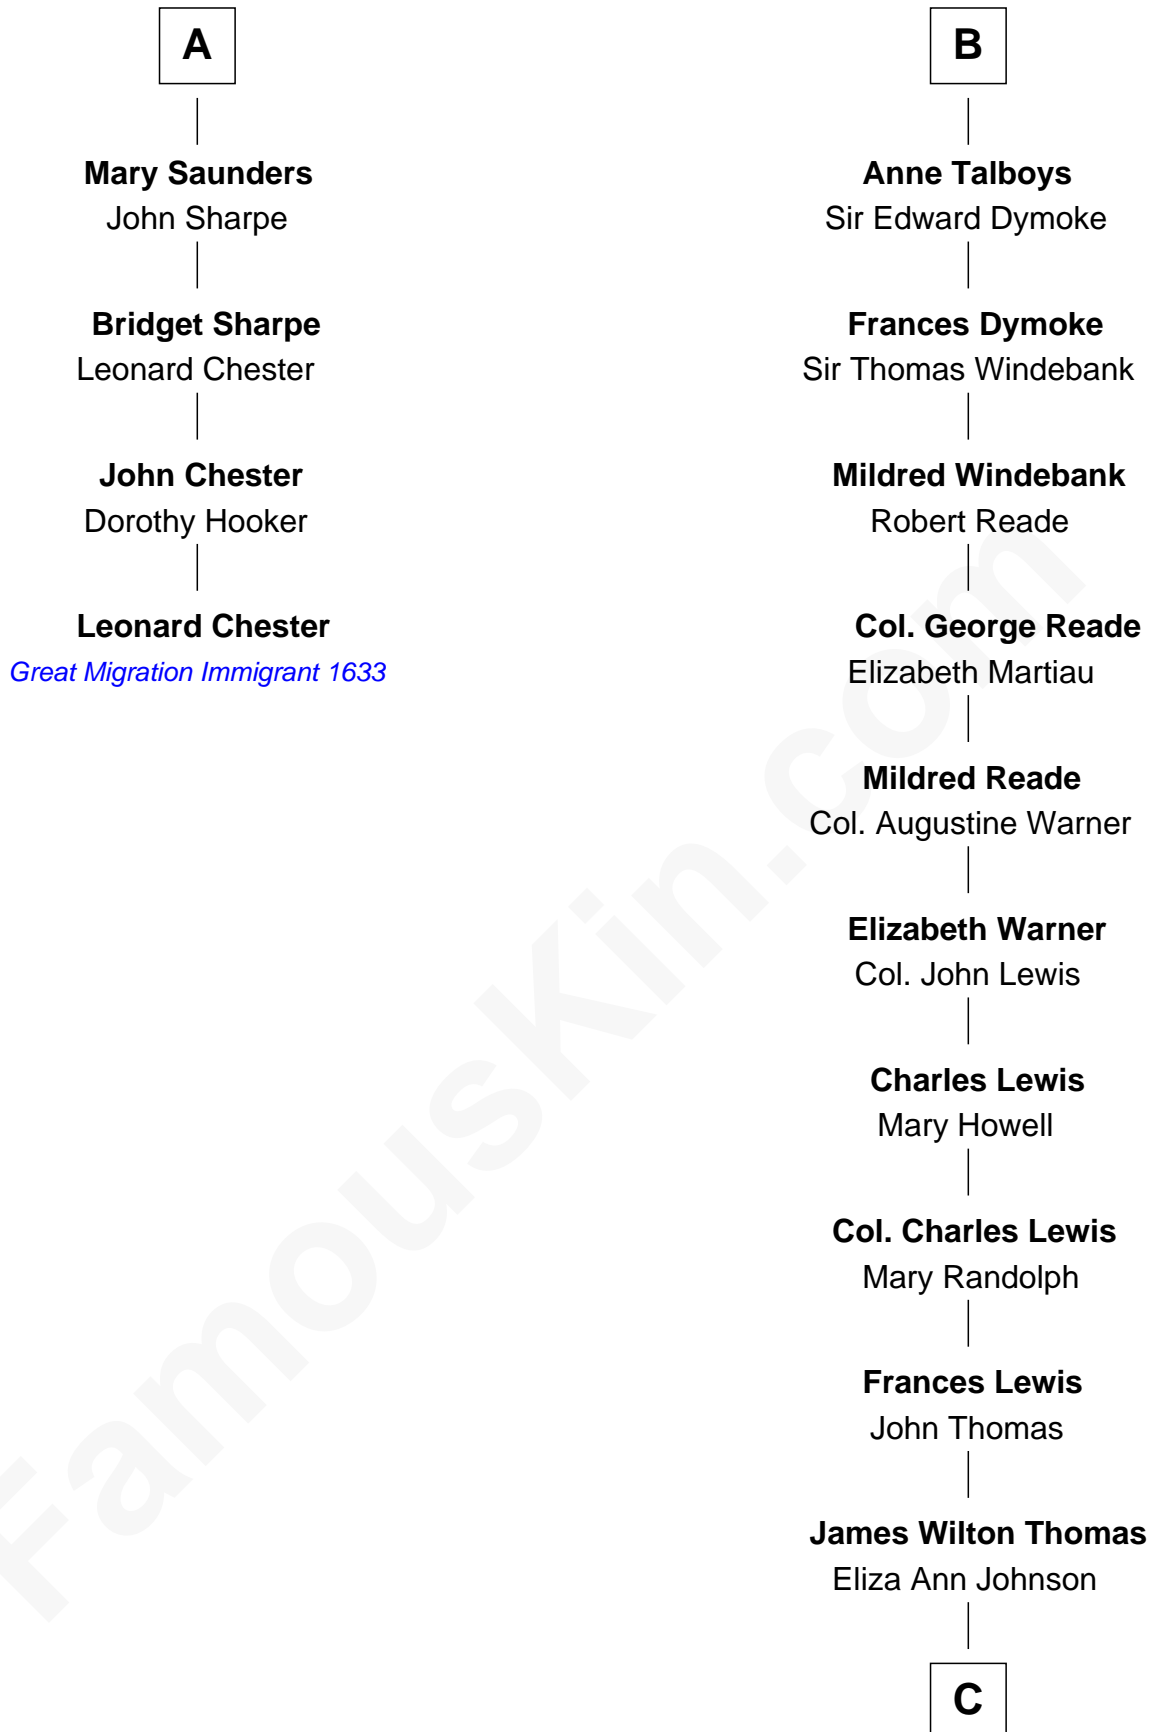

FamousKin.com

Relationship Chart of

Leonard Chester

(c1610 - 1648) Great Migration Immigrant 1633

10th cousin 11 times removed of

Douglas Trumbull

Film Special Effects Pioneer

Sir William de Boteler

Ela Herdeburgh

Alice de Boteler
Sir Nicholas Longford

Alice Longford
William FitzHerbert

Henry FitzHerbert
----- Downes

Nicholas FitzHerbert
Alice Booth

Joan FitzHerbert
John Cotton

Margaret Cotton
Richard Belgrave

Dorothy Belgrave
William Saunders

A

Ankaret le Boteler
John le Strange

Eleanor le Strange
Sir Reynold de Grey

Sir Reynold Grey
Margaret de Ros

Margaret Grey
Sir William Bonville

Elizabeth Bonville
William Talboys

Sir Robert Talboys
Elizabeth Heron

Sir George Talboys
Elizabeth Gascoigne

B

C

Virginia Ann Mildred Thomas

Walter Bowdoin Trumbull

Robert Morris Wilton Trumbull

Emily Shurtleff