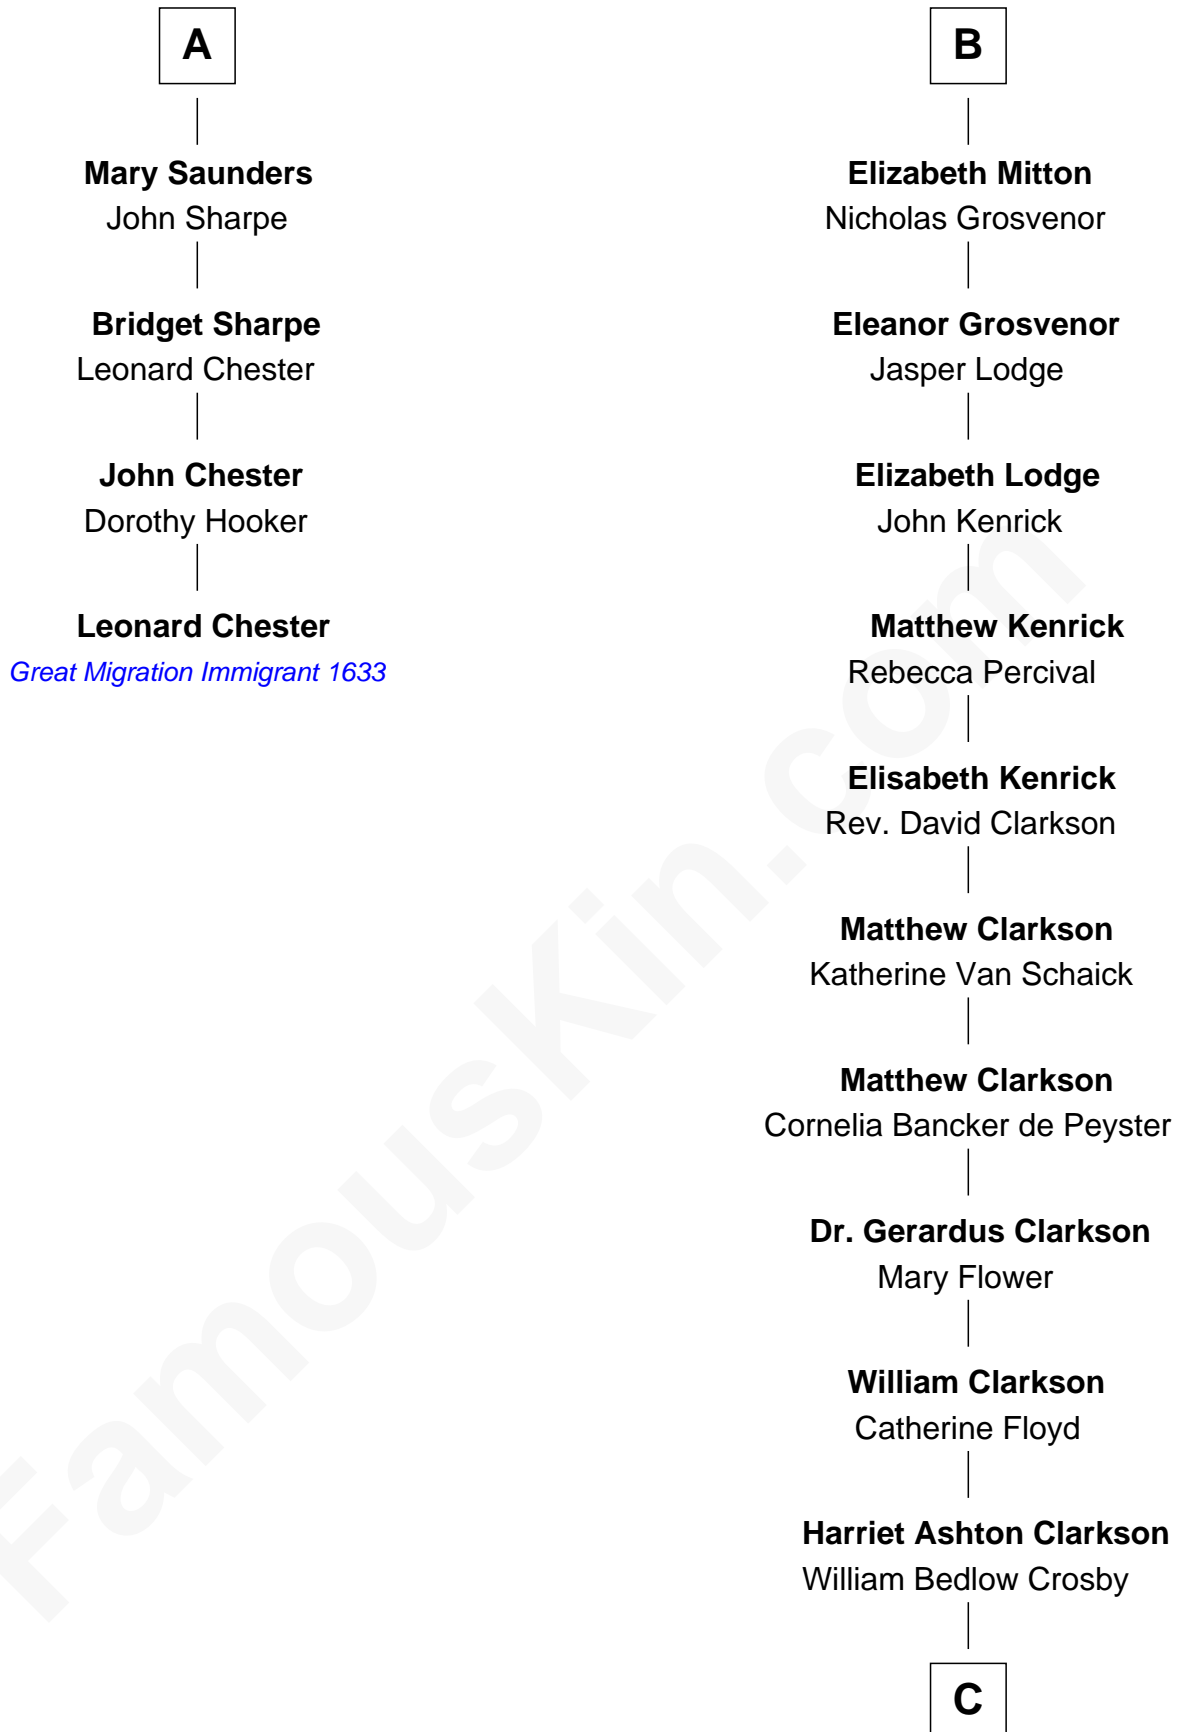

FamousKin.com Relationship Chart of

Leonard Chester

(c1610 - 1648) Great Migration Immigrant 1633

10th cousin 10 times removed of

David Crosby

Singer and Songwriter

Sir William de Boteler

Ela Herdeburgh

Alice de Boteler
Sir Nicholas Longford

Alice Longford
William FitzHerbert

Henry FitzHerbert
----- Downes

Nicholas FitzHerbert
Alice Booth

Joan FitzHerbert
John Cotton

Margaret Cotton
Richard Belgrave

Dorothy Belgrave
William Saunders

A

Ankaret le Boteler
John le Strange

Eleanor le Strange
Sir Reynold de Grey

Sir Reynold Grey
Joan Astley

Robert Grey
Eleanor Lowe

Humphrey Grey
Anne Fielding

Sir Edward Grey

Agnes Grey
Richard Mitton

B

C

Edward Nicoll Crosby

Elizabeth Maria Van Schoonhoven

Frederic Van Schoonhoven Crosby

Julia Floyd Delafield

Floyd Delafield Crosby

Aliph Van Corlandt Whitehead