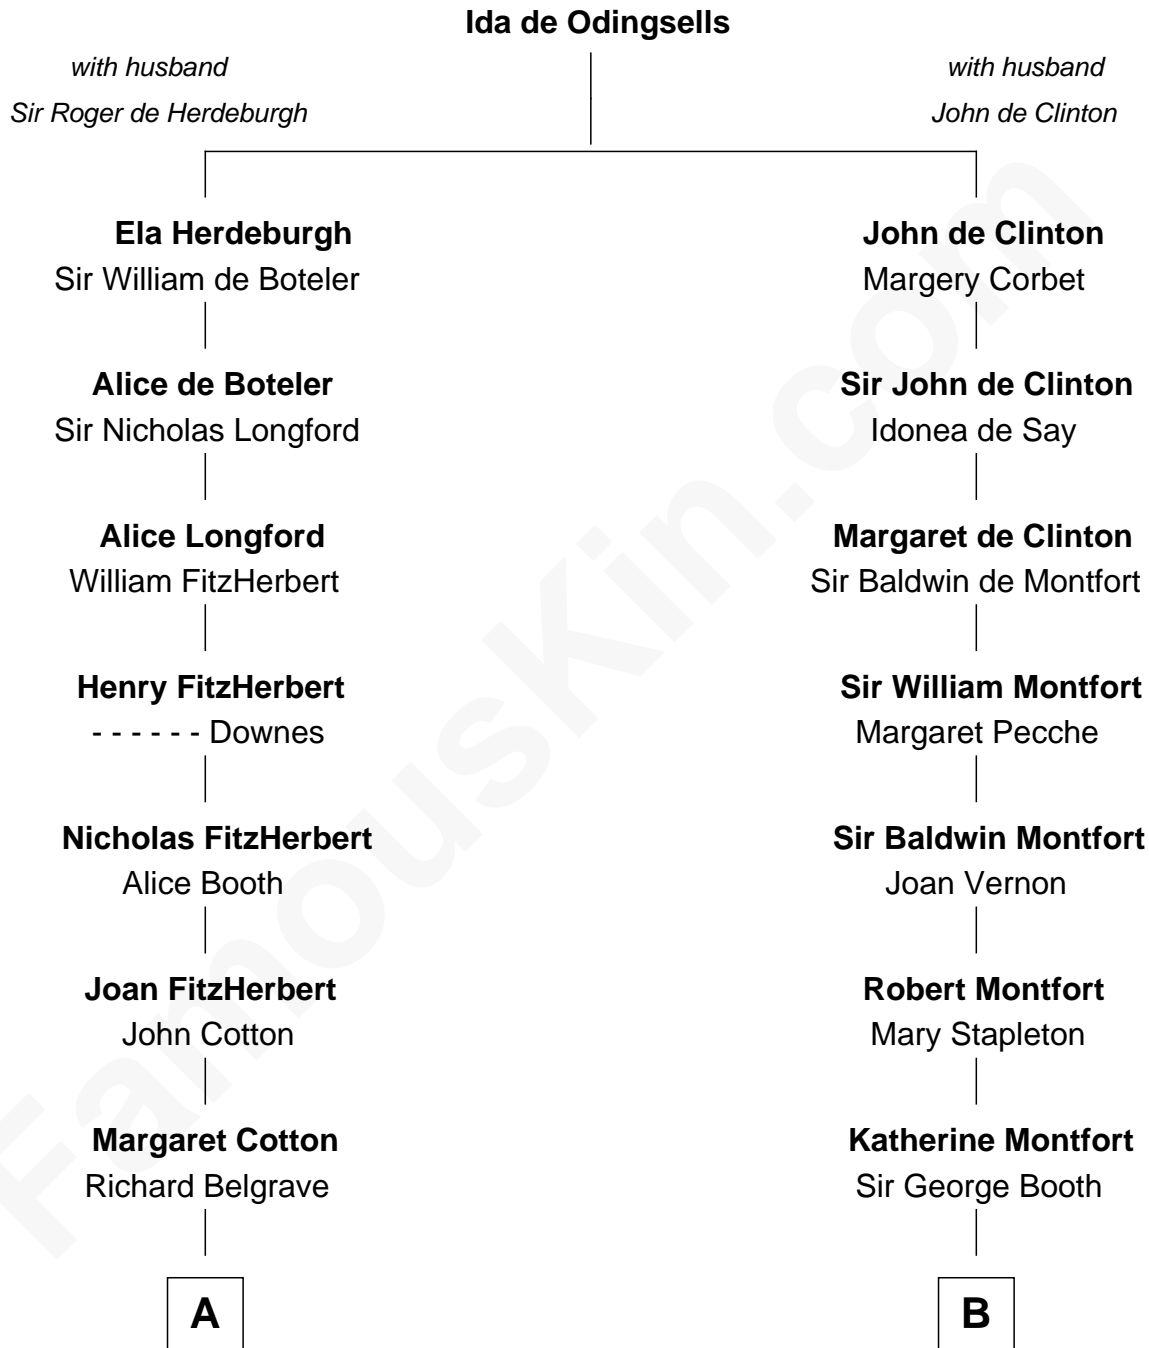

## Relationship Chart of

### Leonard Chester

(c1610 - 1648) Great Migration Immigrant 1633

11th cousin 10 times removed of

**Susan Dey**

TV and Movie Actress

**C**

Philip Doremus

Hester Ann Yarrington