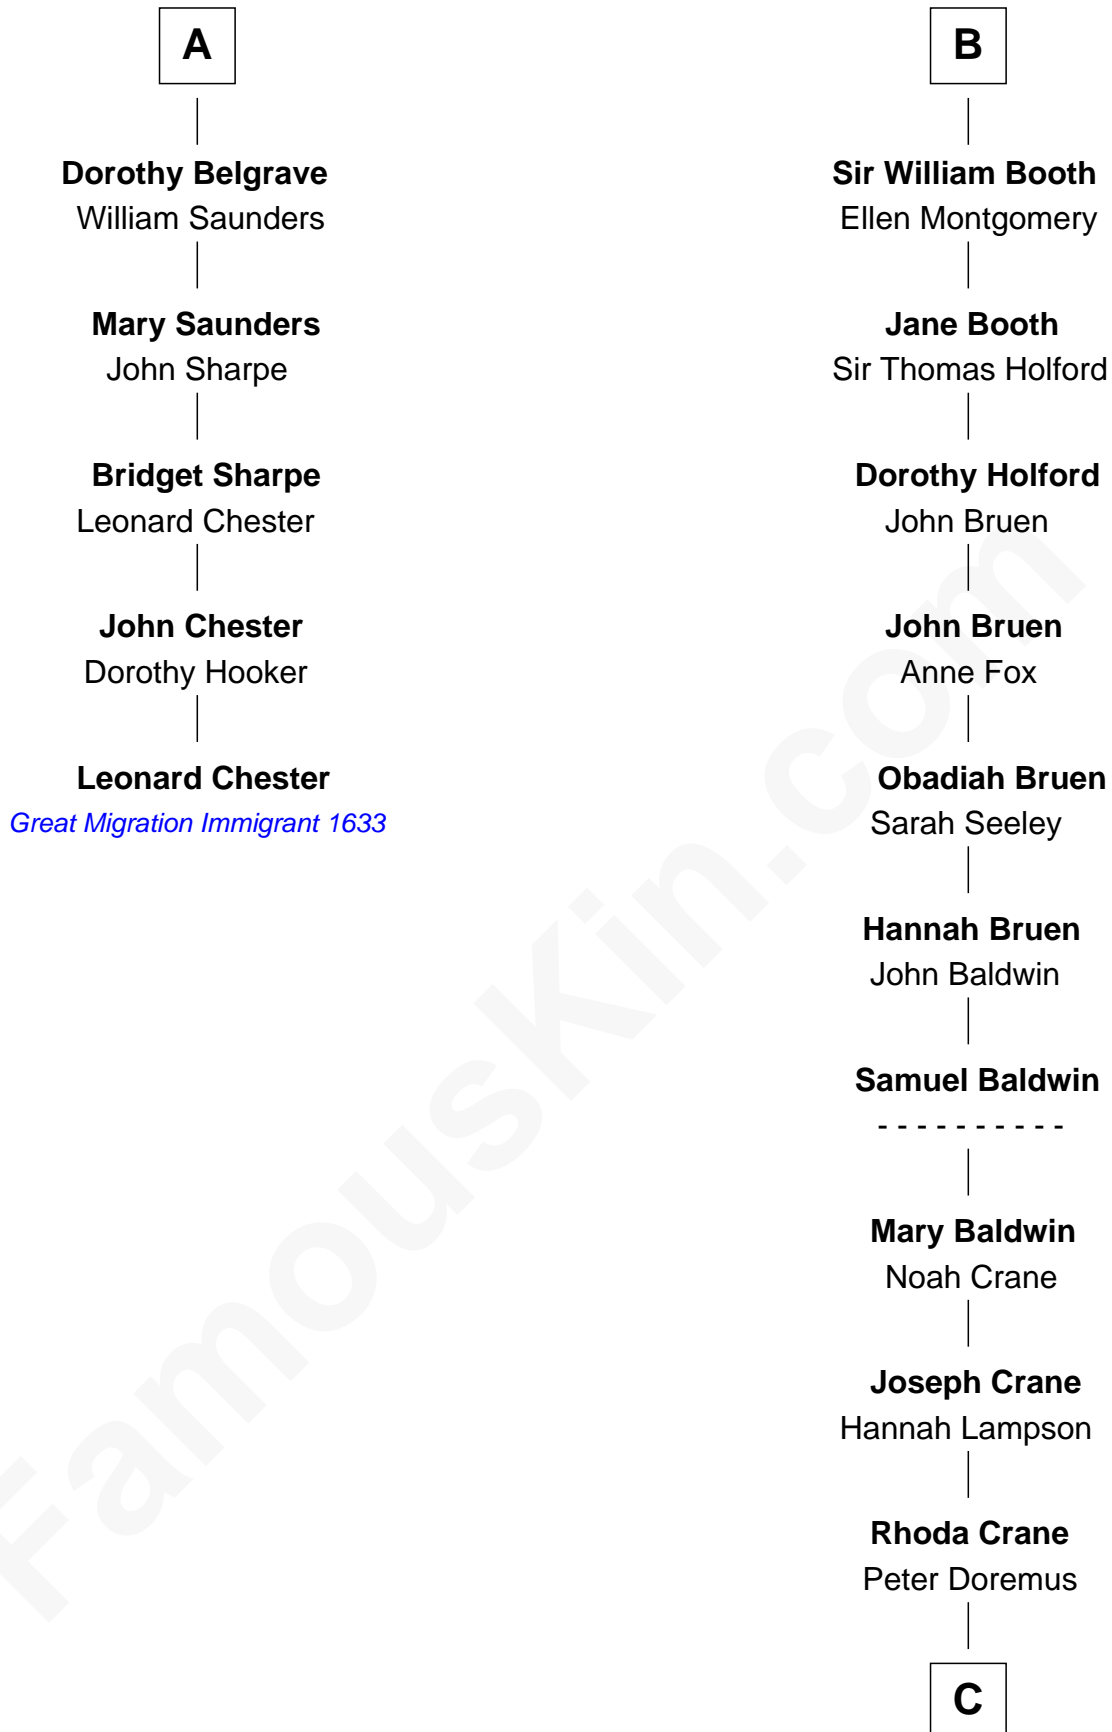

## Relationship Chart of

### Leonard Chester

(c1610 - 1648) Great Migration Immigrant 1633

11th cousin 10 times removed of

**Susan Dey**

TV and Movie Actress

**C**

Philip Doremus

Hester Ann Yarrington