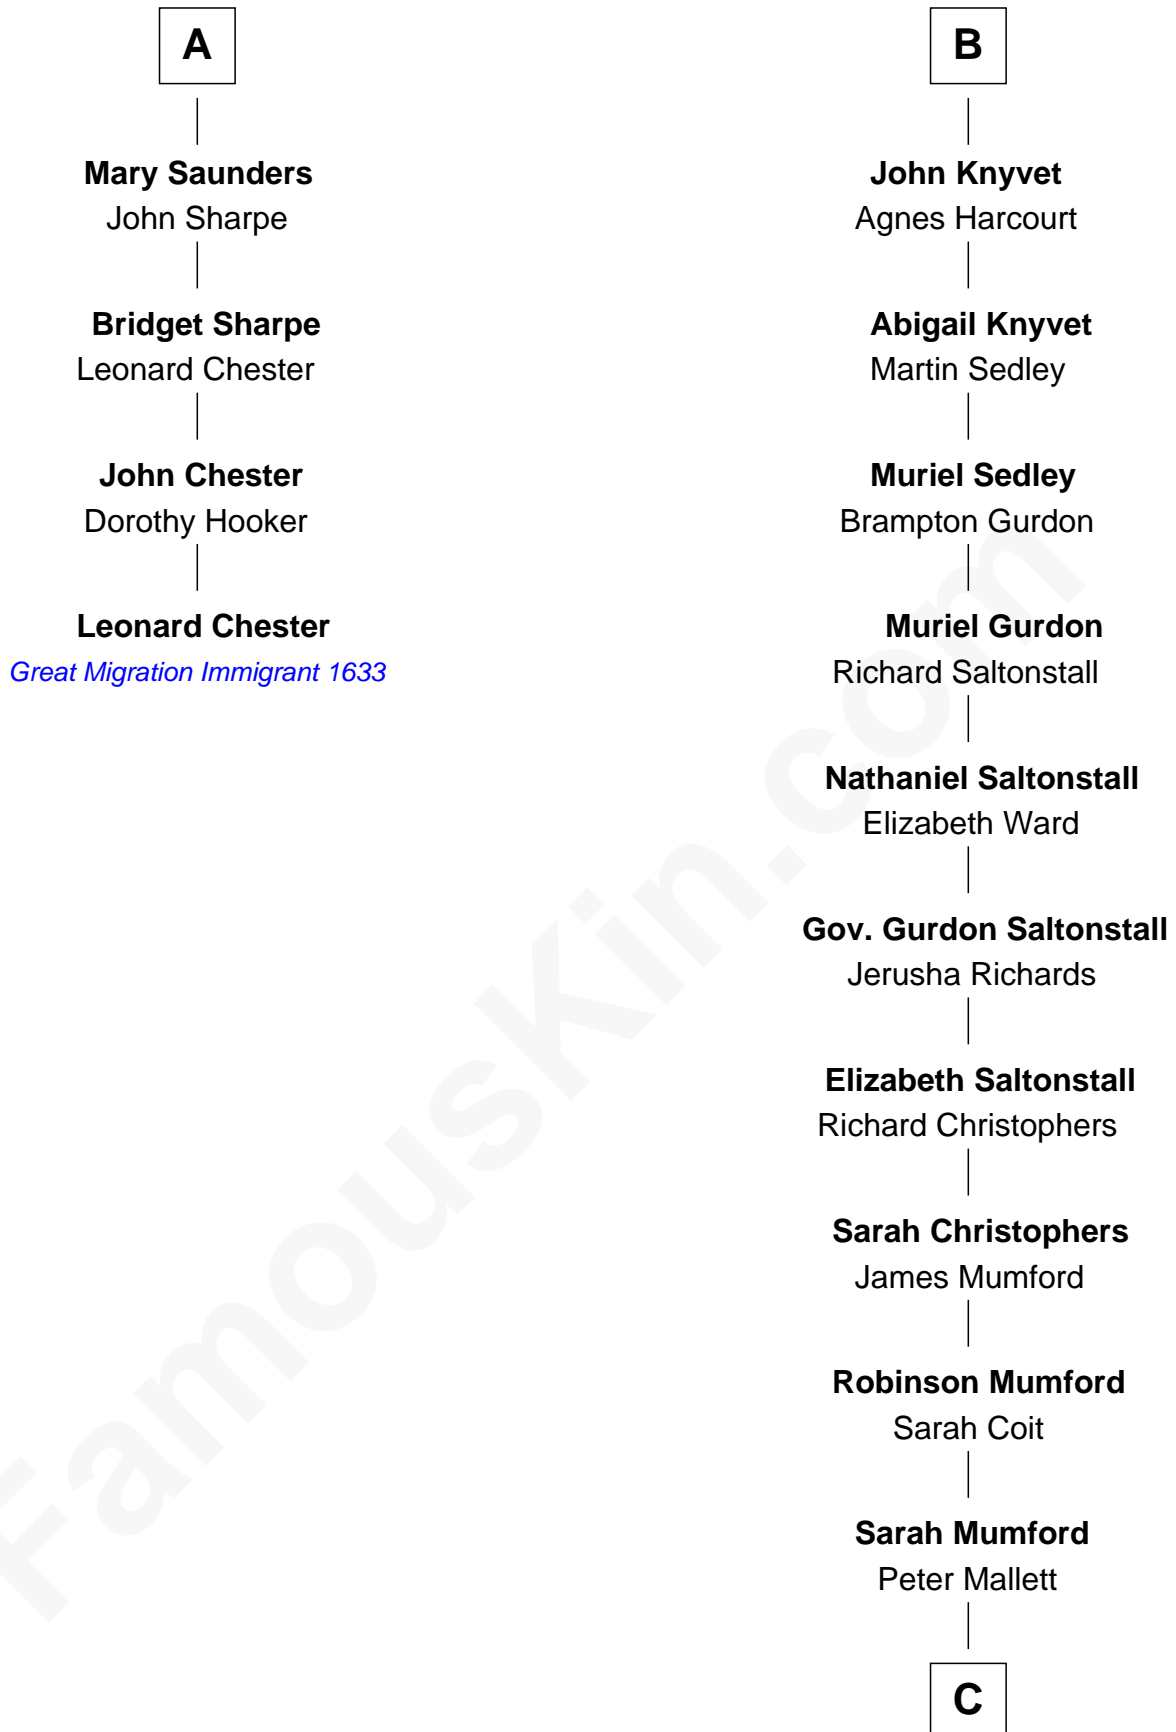

FamousKin.com

Relationship Chart of

Leonard Chester

(c1610 - 1648) Great Migration Immigrant 1633

10th cousin 11 times removed of

Angela Y. Davis

Civil Rights Activist and former Black Panther

Sir William de Boteler

Ela Herdeburgh

Alice de Boteler
Sir Nicholas Longford

Alice Longford
William FitzHerbert

Henry FitzHerbert
----- Downes

Nicholas FitzHerbert
Alice Booth

Joan FitzHerbert
John Cotton

Margaret Cotton
Richard Belgrave

Dorothy Belgrave
William Saunders

A

Ankaret le Boteler
John le Strange

Eleanor le Strange
Sir Reynold de Grey

Sir Reynold Grey
Margaret de Ros

Sir John Grey
Constance de Holand

Alice Grey
Sir William Knyvet

Sir Edmund Knyvet
Eleanor Tyrrel

Edmund Knyvet
Jane Bouchier

B

C

Henrietta Ann Mallett

Hugh Campbell

Henrietta C. Campbell

Murphy Valentine Jones