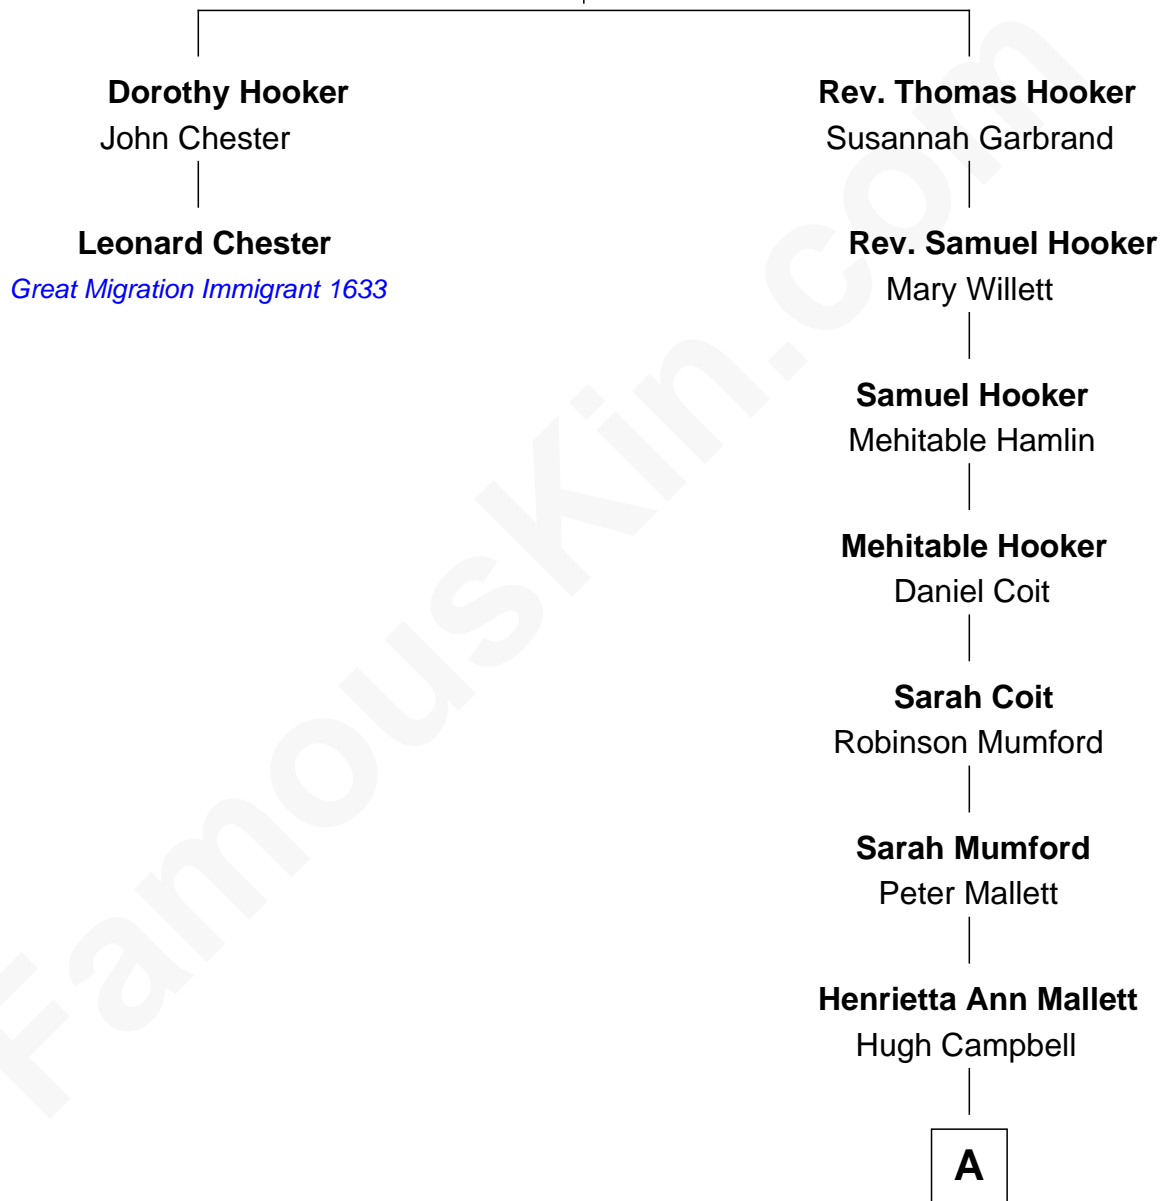

## Relationship Chart of

### Leonard Chester

(c1610 - 1648) *Great Migration Immigrant 1633*

1st cousin 9 times removed of

### Angela Y. Davis

*Civil Rights Activist and former Black Panther*

**Thomas Hooker**

-----

**A**

—  
**Henrietta C. Campbell**  
Murphy Valentine Jones

—  
**Murphy Renchor Jones**  
Mollie Spencer

—  
**Benjamin Frank Davis**  
Sallye Margarite Bell