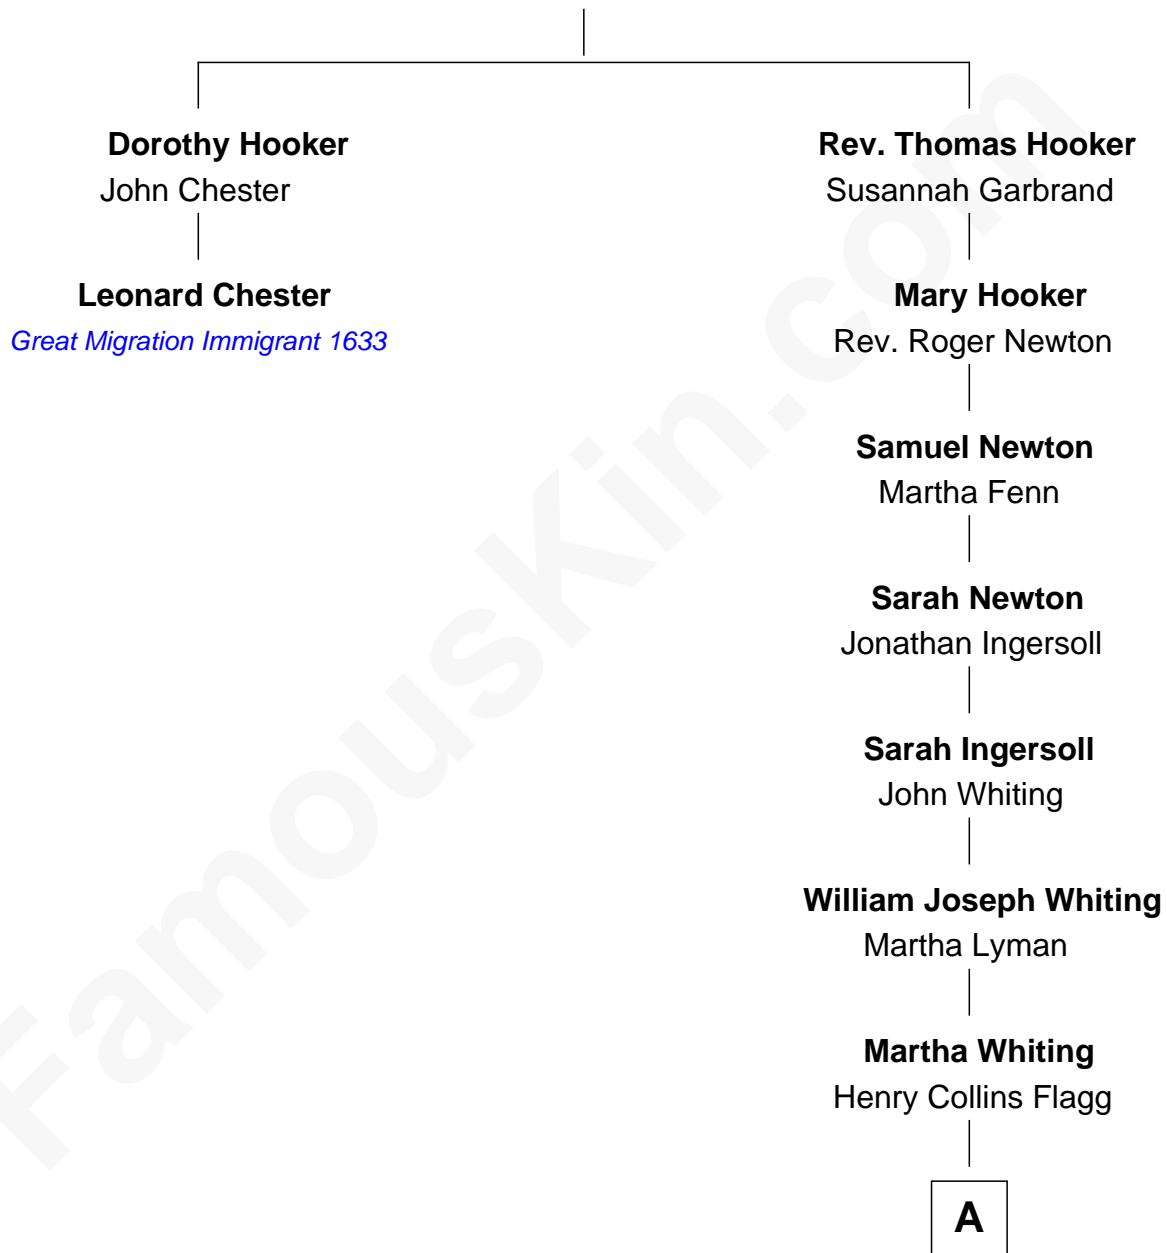

FamousKin.com Relationship Chart of

Leonard Chester

(c1610 - 1648) *Great Migration Immigrant 1633*

1st cousin 9 times removed of

Gloria Vanderbilt

Fashion Designer

Thomas Hooker

A

Rachel Moore Flagg
Abraham Evan Gwynne

Alice Claypoole Gwynne
Cornelius Vanderbilt

Reginald Claypoole Vanderbilt
Gloria Maria Mercedes Morgan

Gloria Vanderbilt
Fashion Designer

FamousKin.com