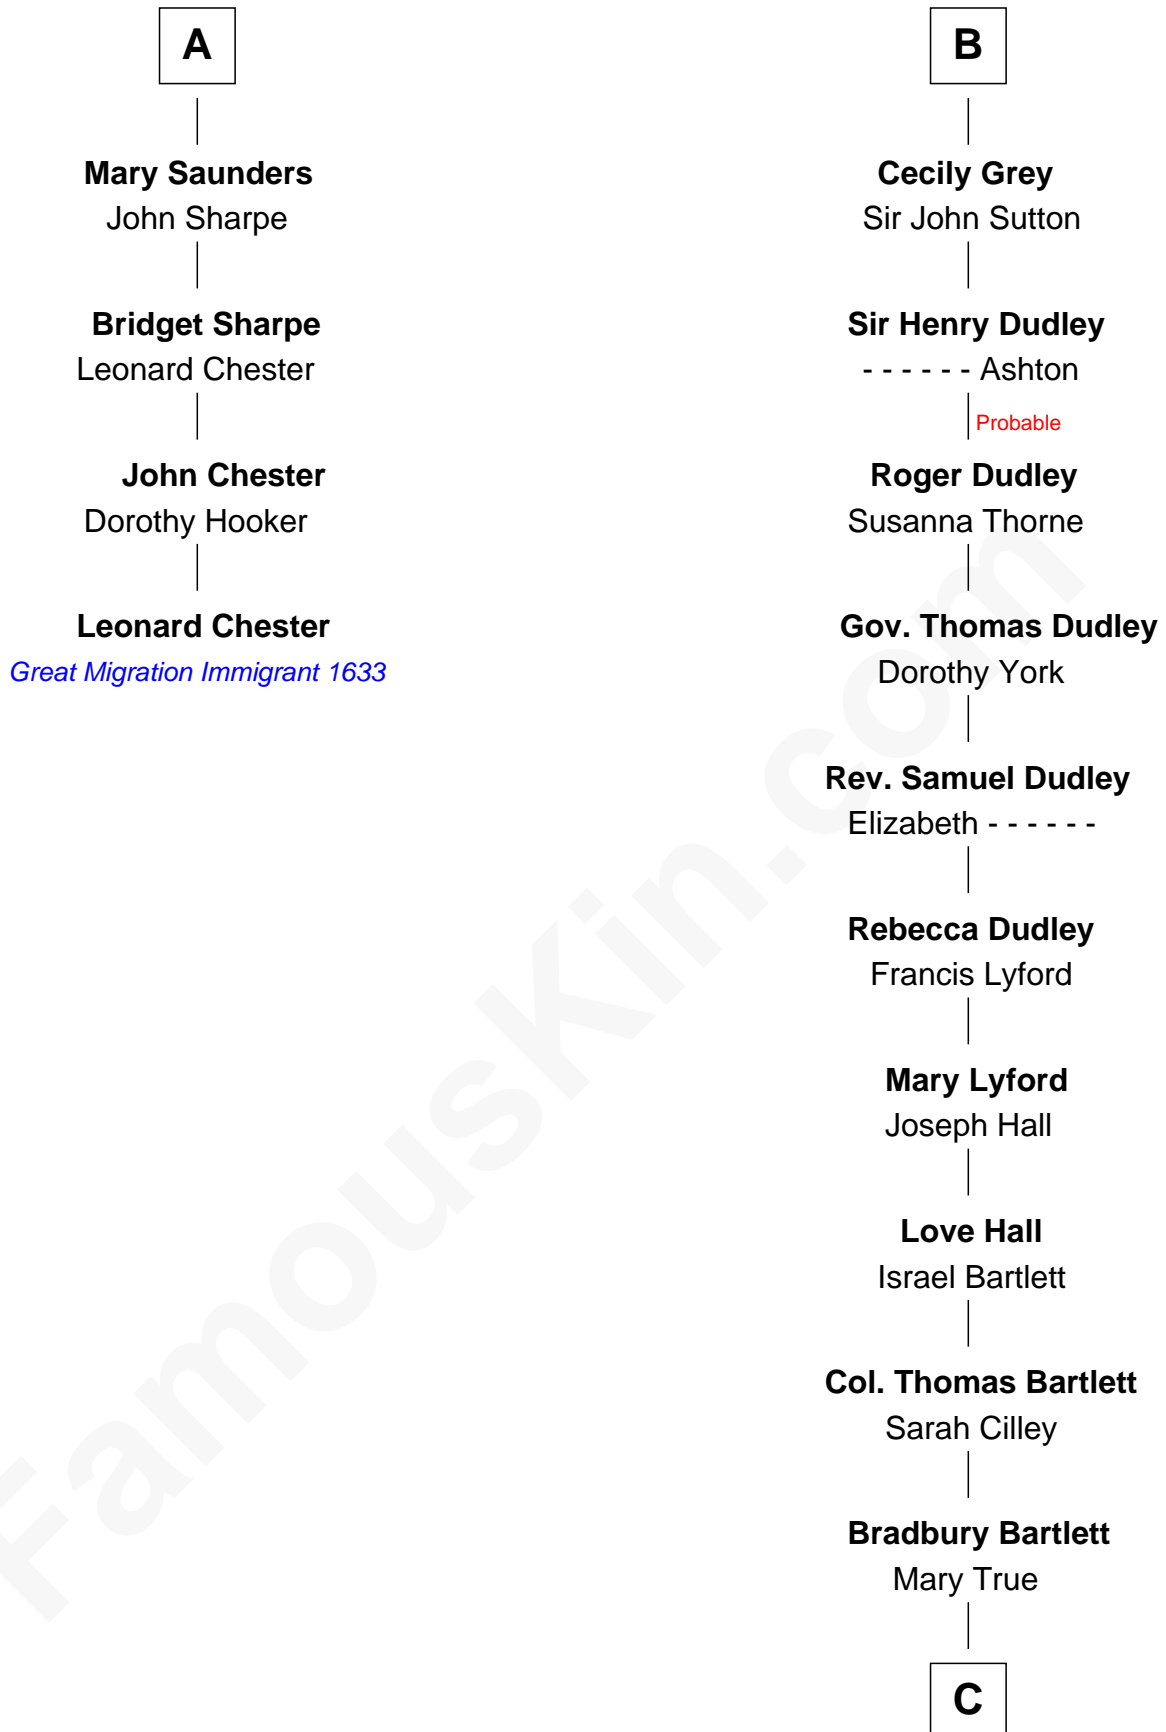

### Leonard Chester

(c1610 - 1648) Great Migration Immigrant 1633

10th cousin 10 times removed of

**Nicholas FitzHerbert**  
Alice Booth

**Joan FitzHerbert**  
John Cotton

**Margaret Cotton**  
Richard Belgrave

**Dorothy Belgrave**  
William Saunders

**A**

**Ankaret le Boteler**  
John le Strange

**Eleanor le Strange**  
Sir Reynold de Grey

**Sir Reynold Grey**  
Margaret de Ros

**Margaret Grey**  
Sir William Bonville

**William Bonville**  
Elizabeth Harington

**William Bonville**  
Katherine Neville

**Cecily Bonville**  
Thomas Grey

**B**

**C**

**Thomas Bradbury Bartlett**  
Victoria Elizabeth Williams Cilley

**Annie Elizabeth Bartlett**  
Frederick Johnson Shepard

**Alan Bartlett Shepard**  
Pauline Renza Emerson

**Alan Shepard**  
*Mercury and Apollo Astronaut*