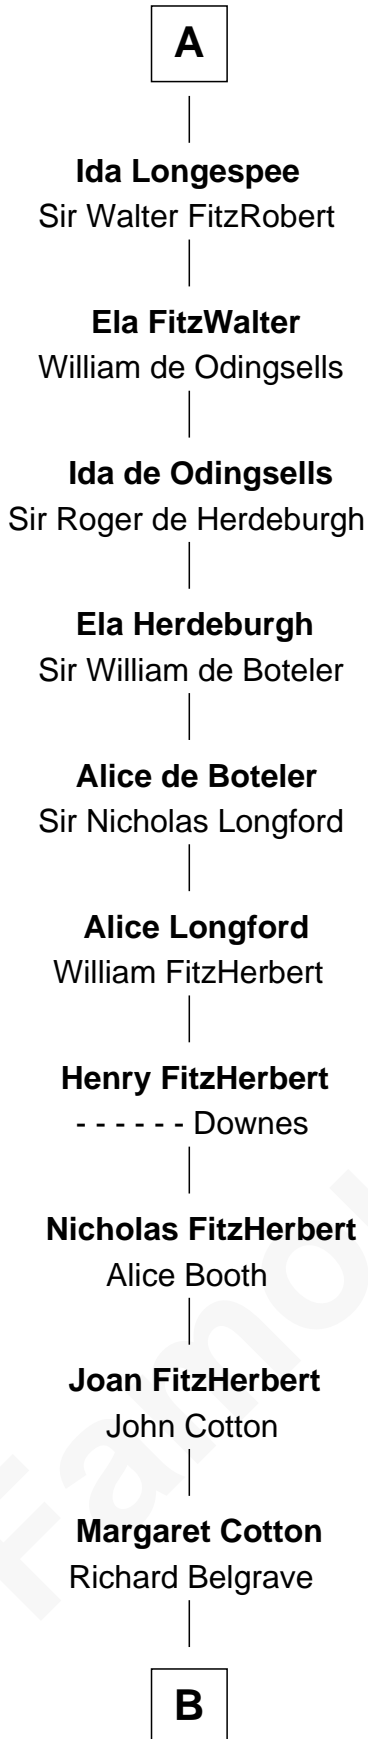

FamousKin.com

Relationship Chart of

Leonard Chester

(c1610 - 1648) Great Migration Immigrant 1633

7th cousin 14 times removed of

Hugh le Bigod

Magna Carta Surety

William I of Provence

Adelaide of Anjou

Constance of Arles
Robert II, King of France

Adela of France
Baudoin V of Flanders

Matilda of Flanders
William I, King of England

Henry I, King of England
Maud of Scotland

Maud of England
Geoffrey Plantagenet

Henry II, King of England
Ida de Tony

Sir William Longespee
Ela of Salisbury

A

Constance of Arles
Robert II, King of France

Henry I, King of France
Anne of Kiev

Hugh I of Vermandois
Adèle of Vermandois

Isabel de Vermandois
Sir Robert de Beaumont

Robert de Beaumont
Amicia de Gael

Margaret Beaumont
Sir Ralph de Tony

Ida de Tony
Sir Roger le Bigod

Hugh le Bigod
Magna Carta Surety

B

—
Dorothy Belgrave

William Saunders

—
Mary Saunders