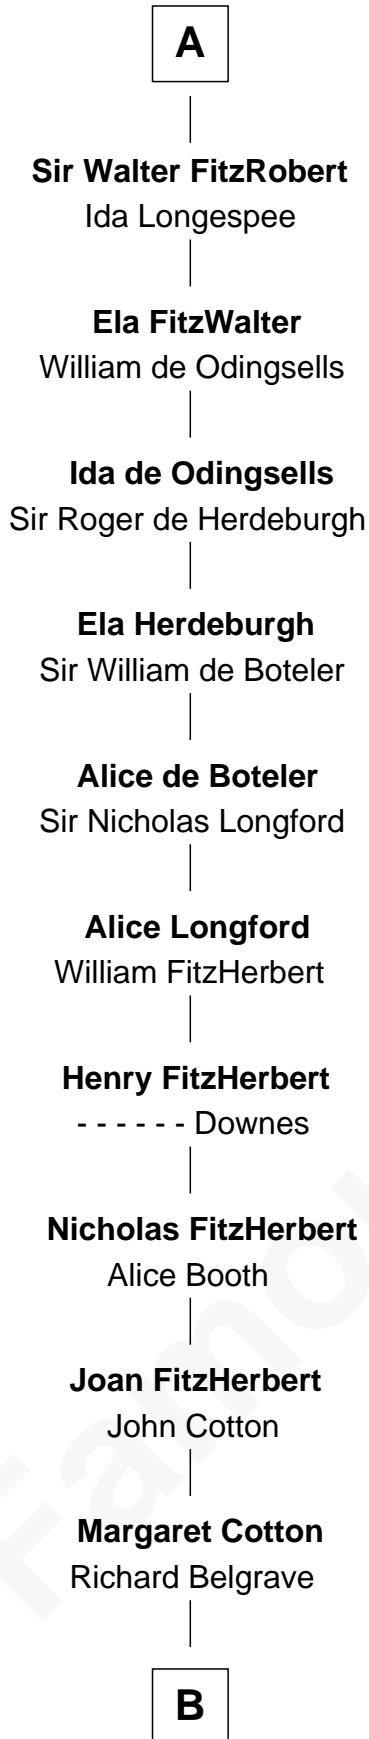

FamousKin.com

Relationship Chart of

Leonard Chester

(c1610 - 1648) Great Migration Immigrant 1633

7th cousin 14 times removed of

Hugh le Bigod

Magna Carta Surety

Lambert I, Count of Louvain

Gerberga of Lower Lorraine

B

—
Dorothy Belgrave

William Saunders

—
Mary Saunders

John Sharpe

—
Bridget Sharpe

Leonard Chester

—
John Chester

Dorothy Hooker

—
Leonard Chester

Great Migration Immigrant 1633

FamousKin.com