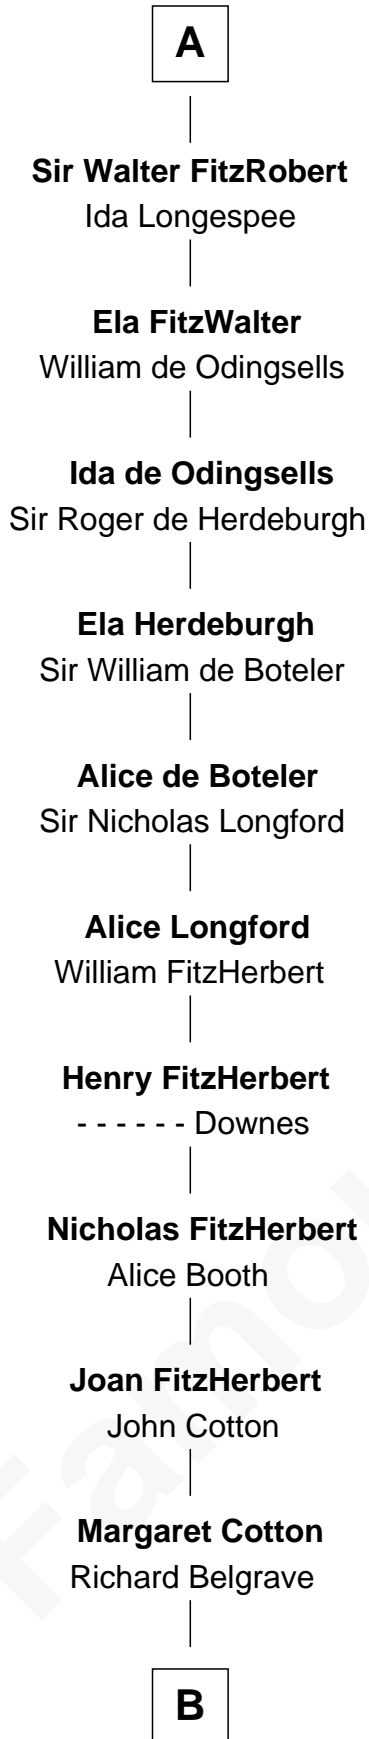

FamousKin.com

Relationship Chart of

Leonard Chester

(c1610 - 1648) Great Migration Immigrant 1633

7th cousin 14 times removed of

Hugh le Bigod

Magna Carta Surety

Baldwin II of Boulogne

Adelina of Holland

B

—
Dorothy Belgrave

William Saunders

—
Mary Saunders

John Sharpe

—
Bridget Sharpe

Leonard Chester

—
John Chester

Dorothy Hooker

—
Leonard Chester

Great Migration Immigrant 1633

FamousKin.com