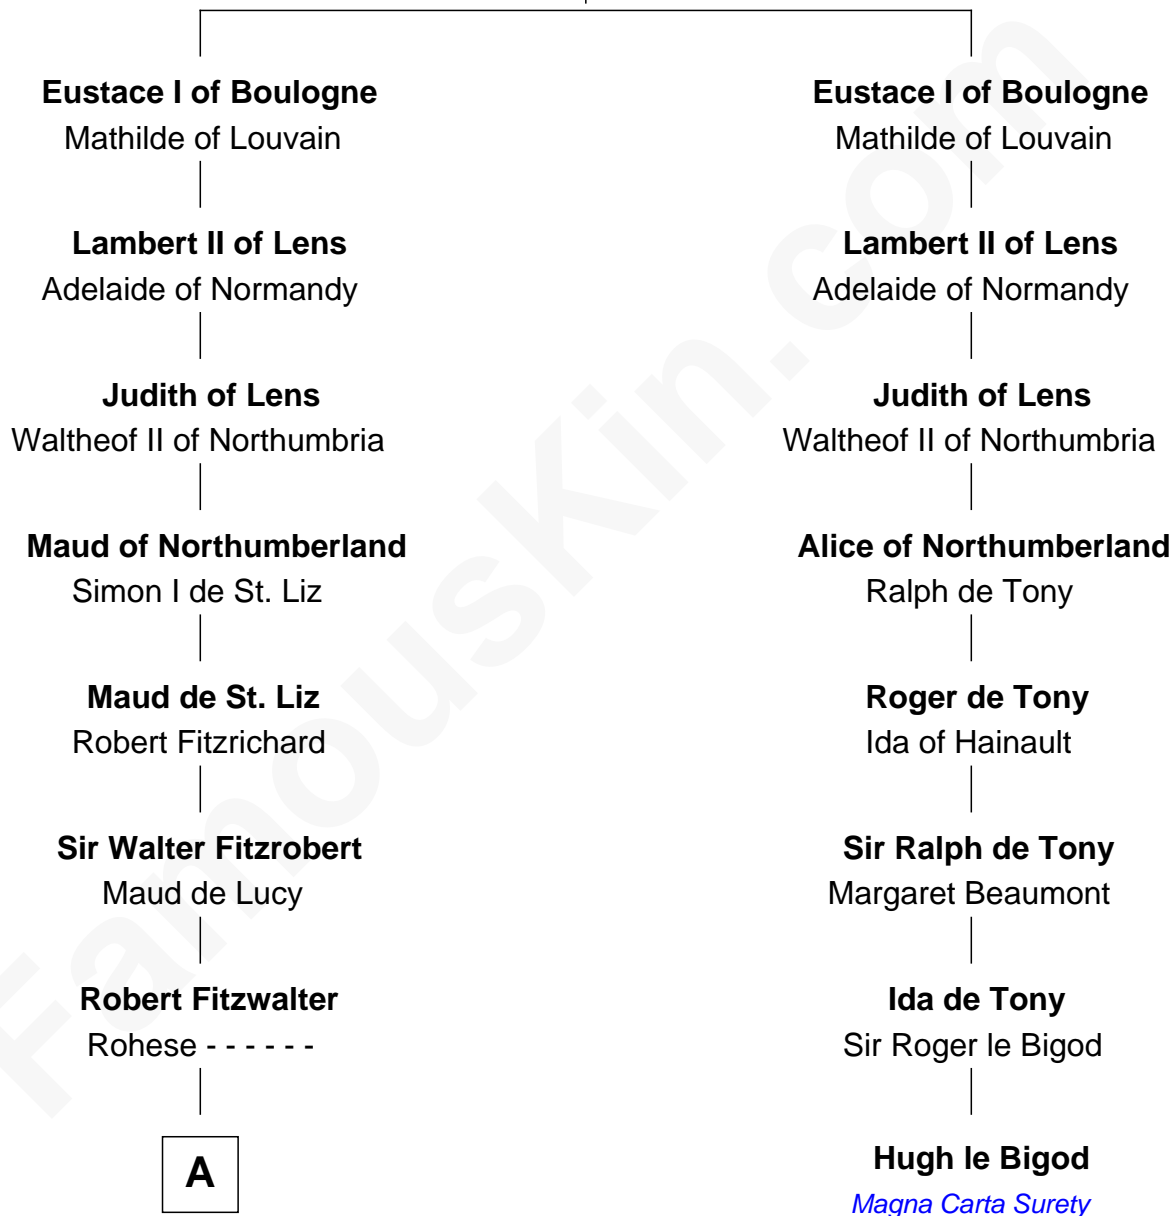

Baldwin II of Boulogne

Adelina of Holland