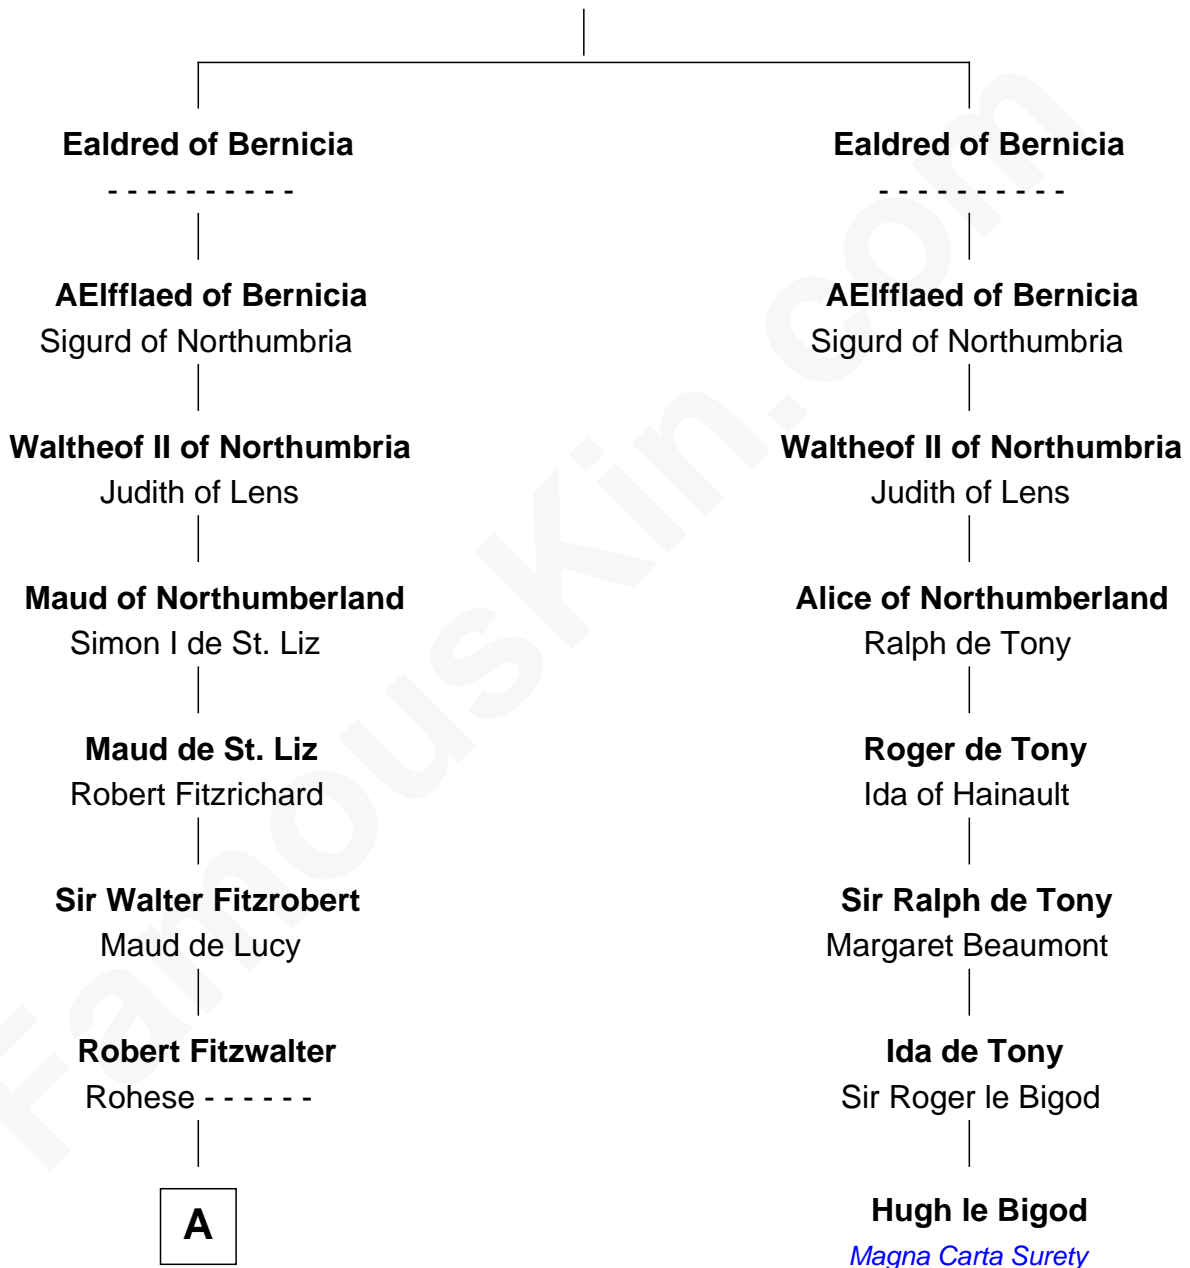

FamousKin.com

Relationship Chart of

Leonard Chester

(c1610 - 1648) Great Migration Immigrant 1633

7th cousin 14 times removed of

Hugh le Bigod

Magna Carta Surety

Uhtred of Bamburgh

Ecgfrida of Durham

B

—
Dorothy Belgrave

William Saunders

—
Mary Saunders

John Sharpe

—
Bridget Sharpe

Leonard Chester

—
John Chester

Dorothy Hooker

—
Leonard Chester

Great Migration Immigrant 1633