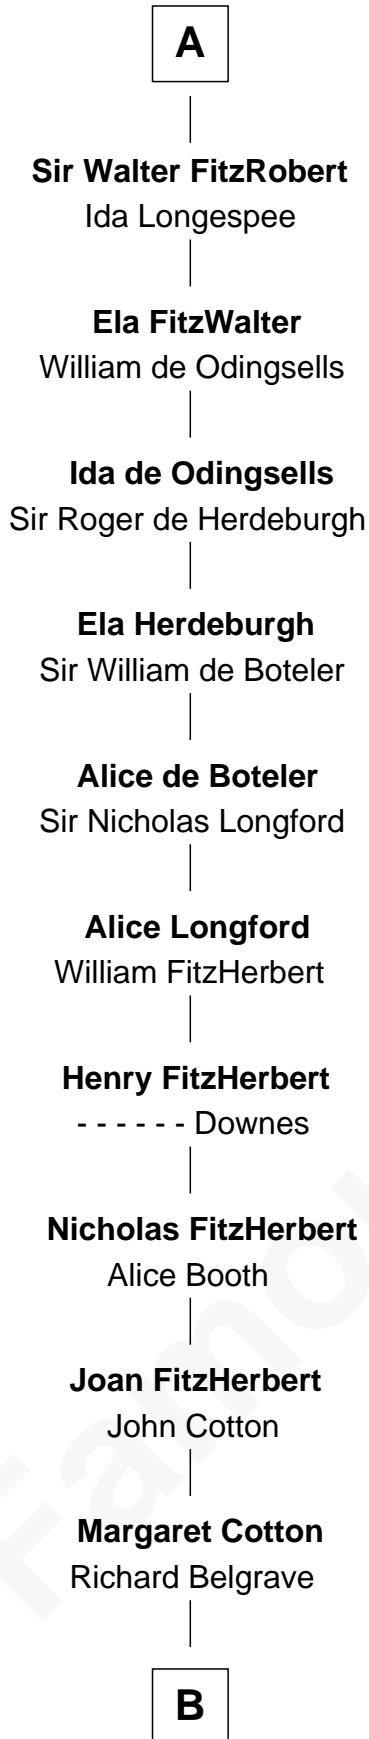

FamousKin.com

Relationship Chart of

Leonard Chester

(c1610 - 1648) Great Migration Immigrant 1633

7th cousin 14 times removed of

Hugh le Bigod

Magna Carta Surety

Uhtred of Bamburgh

Ecgfrida of Durham

B

—
Dorothy Belgrave

William Saunders

—
Mary Saunders

John Sharpe

—
Bridget Sharpe

Leonard Chester

—
John Chester

Dorothy Hooker

—
Leonard Chester

Great Migration Immigrant 1633