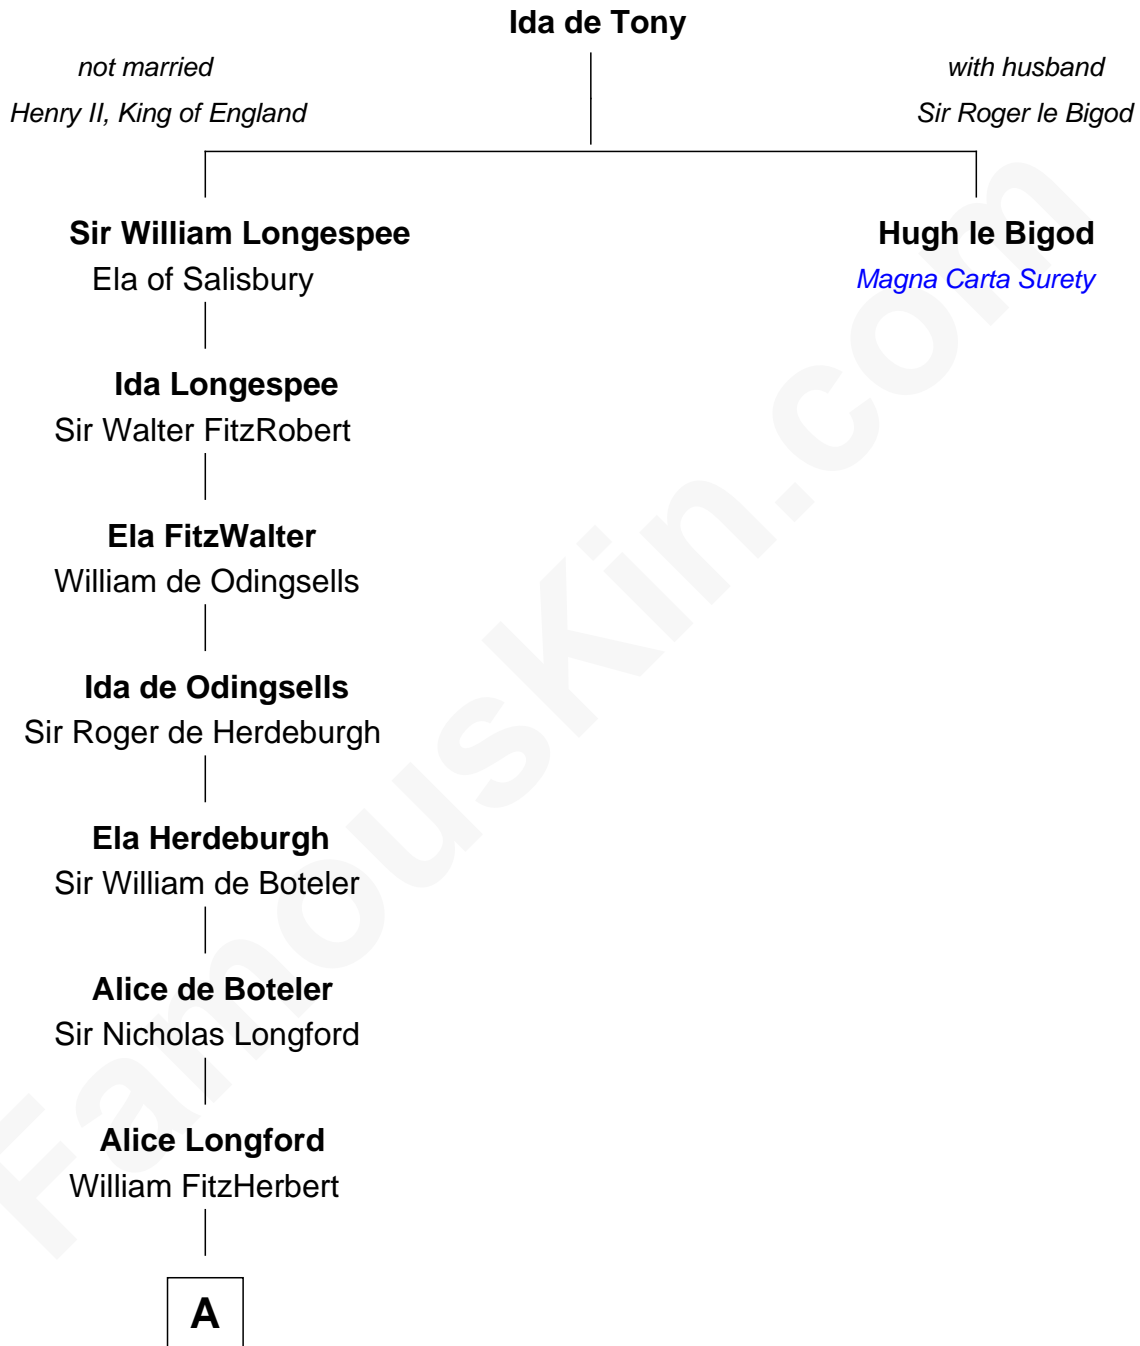

FamousKin.com Relationship Chart of

Leonard Chester

(c1610 - 1648) Great Migration Immigrant 1633

13th great-grandnephew of

Hugh le Bigod

Magna Carta Surety

Great Migration Immigrant 1633