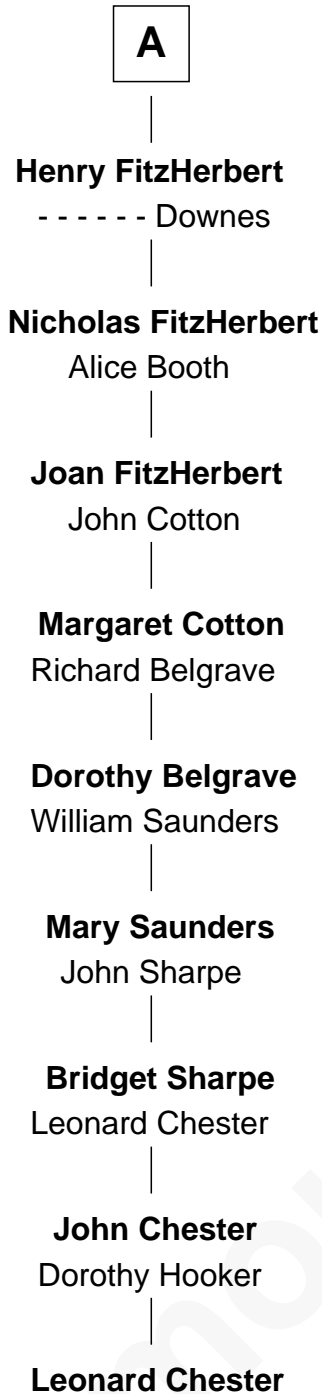

FamousKin.com Relationship Chart of

Leonard Chester

(c1610 - 1648) Great Migration Immigrant 1633

13th great-grandnephew of

Hugh le Bigod

Magna Carta Surety

Great Migration Immigrant 1633