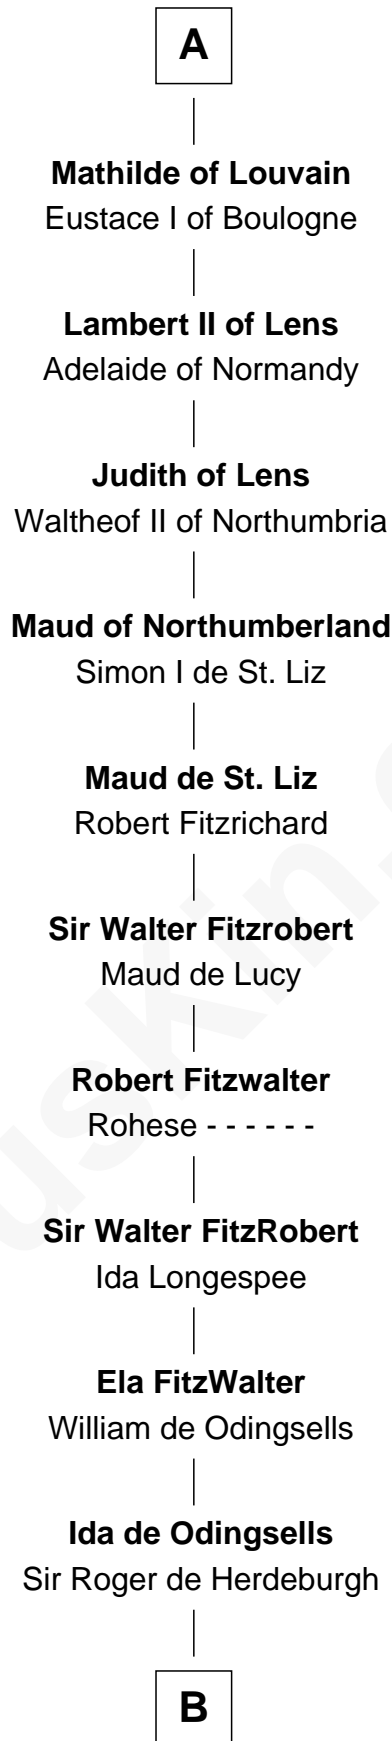

FamousKin.com Relationship Chart of

Leonard Chester

(c1610 - 1648) Great Migration Immigrant 1633

27th Great-grandson of

Charlemagne

King of the Franks

B

Ela Herdeburgh
Sir William de Boteler

Alice de Boteler
Sir Nicholas Longford

Alice Longford
William FitzHerbert

Henry FitzHerbert
----- Downes

Nicholas FitzHerbert
Alice Booth

Joan FitzHerbert
John Cotton

Margaret Cotton
Richard Belgrave

Dorothy Belgrave
William Saunders

Mary Saunders
John Sharpe

Bridget Sharpe
Leonard Chester

C

C

John Chester
Dorothy Hooker

Leonard Chester
Great Migration Immigrant 1633

FamousKin.com