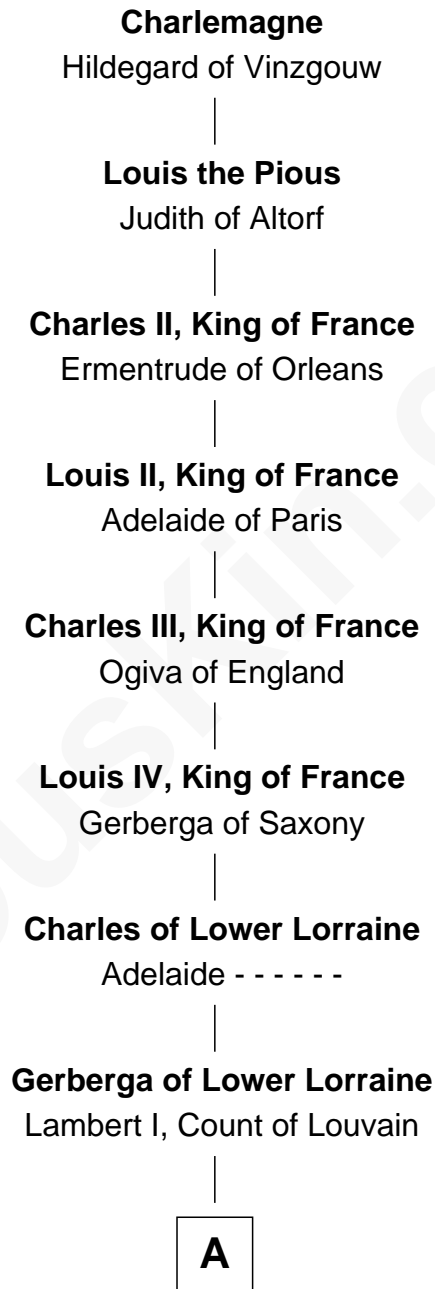

FamousKin.com Relationship Chart of

Leonard Chester

(c1610 - 1648) Great Migration Immigrant 1633

27th Great-grandson of

Charlemagne

King of the Franks

B

Ela Herdeburgh
Sir William de Boteler

Alice de Boteler
Sir Nicholas Longford

Alice Longford
William FitzHerbert

Henry FitzHerbert
----- Downes

Nicholas FitzHerbert
Alice Booth

Joan FitzHerbert
John Cotton

Margaret Cotton
Richard Belgrave

Dorothy Belgrave
William Saunders

Mary Saunders
John Sharpe

Bridget Sharpe
Leonard Chester

C

C

John Chester
Dorothy Hooker

Leonard Chester
Great Migration Immigrant 1633

FamousKin.com