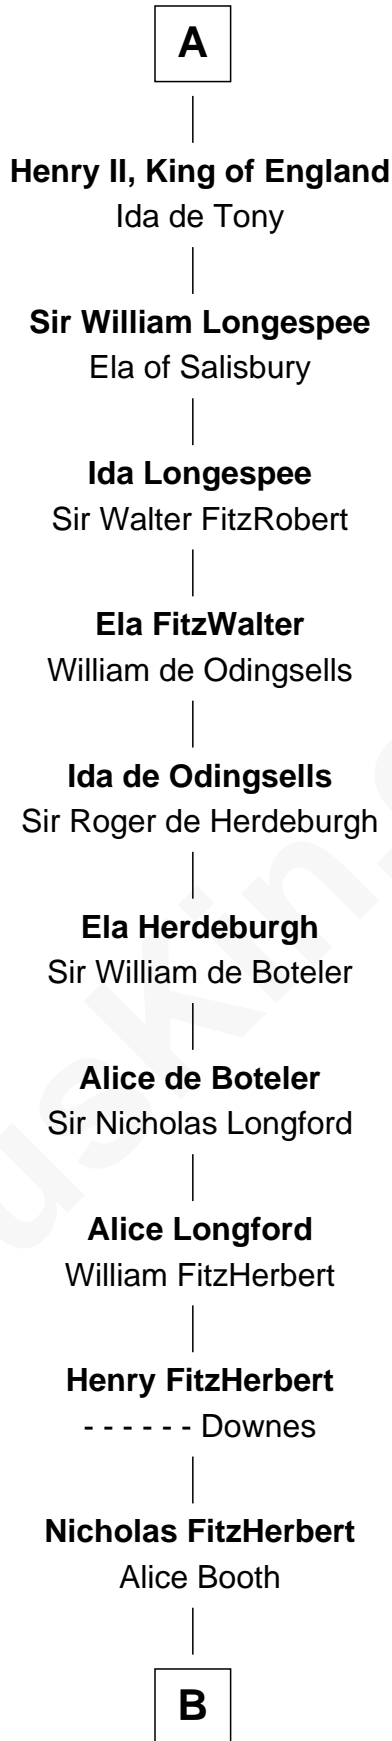

# FamousKin.com Relationship Chart of

**Leonard Chester**

(c1610 - 1648) *Great Migration Immigrant 1633*

22nd Great-grandson of

**King Robert I**

*King of France*

**B**

—  
**Joan FitzHerbert**

John Cotton

—  
**Margaret Cotton**

Richard Belgrave

—  
**Dorothy Belgrave**

William Saunders

—  
**Mary Saunders**

John Sharpe

—  
**Bridget Sharpe**

Leonard Chester

—  
**John Chester**

Dorothy Hooker

—  
**Leonard Chester**

*Great Migration Immigrant 1633*