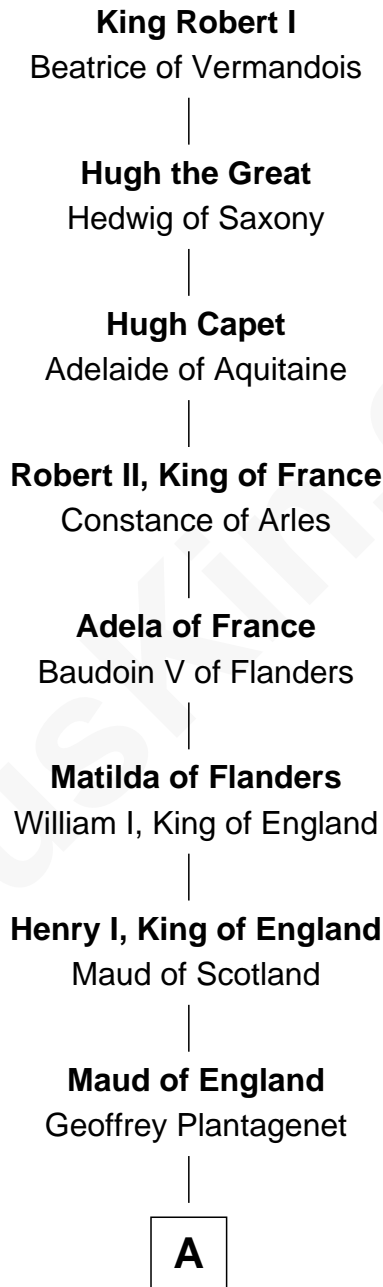

# FamousKin.com Relationship Chart of

**Leonard Chester**

(c1610 - 1648) *Great Migration Immigrant 1633*

22nd Great-grandson of

**King Robert I**

*King of France*

**B**

—  
**Joan FitzHerbert**

John Cotton

—  
**Margaret Cotton**

Richard Belgrave

—  
**Dorothy Belgrave**

William Saunders

—  
**Mary Saunders**

John Sharpe

—  
**Bridget Sharpe**

Leonard Chester

—  
**John Chester**

Dorothy Hooker

—  
**Leonard Chester**

*Great Migration Immigrant 1633*