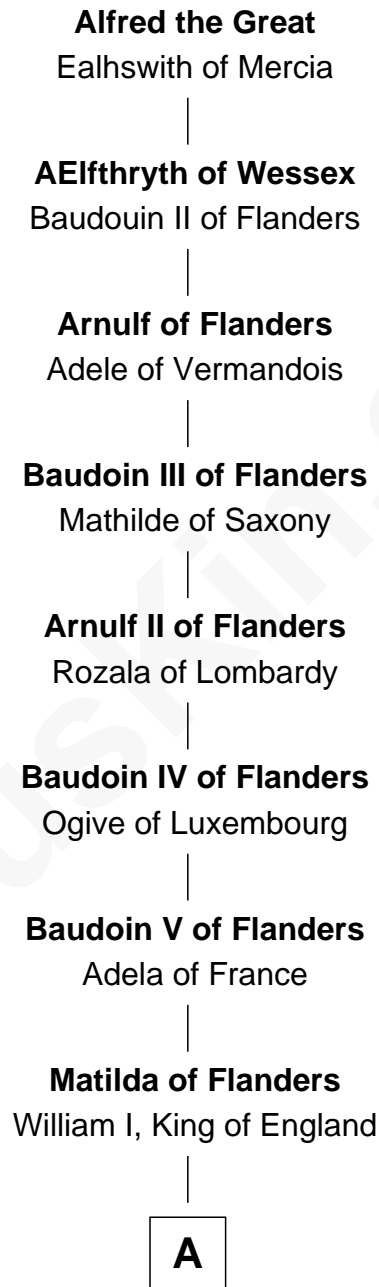

FamousKin.com Relationship Chart of

Leonard Chester

(c1610 - 1648) *Great Migration Immigrant 1633*

24th Great-grandson of

Alfred the Great

King of the Anglo-Saxons

A

Henry I, King of England

Maud of Scotland

Maud of England

Geoffrey Plantagenet

Henry II, King of England

Ida de Tony

Sir William Longespee

Ela of Salisbury

Ida Longespee

Sir Walter FitzRobert

Ela FitzWalter

William de Odingsells

Ida de Odingsells

Sir Roger de Herdeburgh

Ela Herdeburgh

Sir William de Boteler

Alice de Boteler