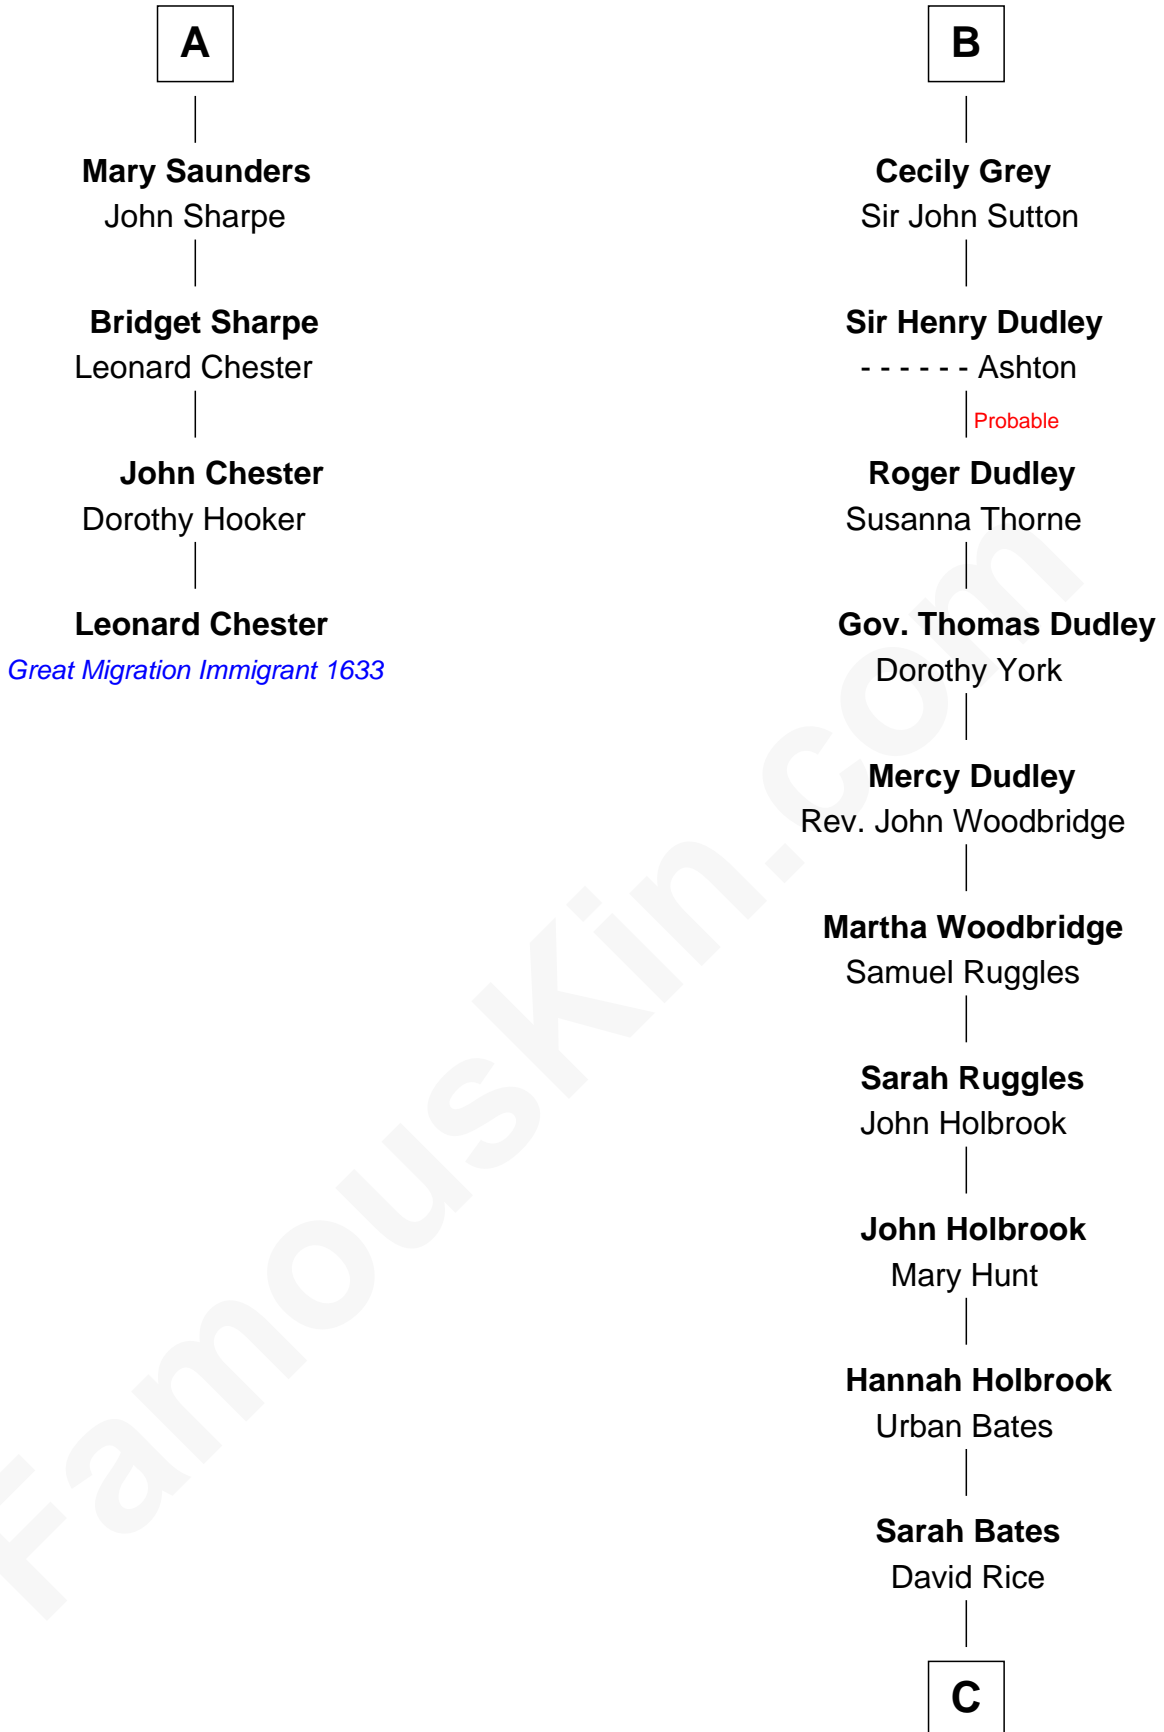

FamousKin.com

Relationship Chart of

Leonard Chester

(c1610 - 1648) Great Migration Immigrant 1633

10th cousin 8 times removed of

William Marsh Rice
 Founder of Rice University

Sir William de Boteler
 Ela Herdeburgh

Alice de Boteler
 Sir Nicholas Longford

Alice Longford
 William FitzHerbert

Henry FitzHerbert
 - - - - - Downes

Nicholas FitzHerbert
 Alice Booth

Joan FitzHerbert
 John Cotton

Margaret Cotton
 Richard Belgrave

Dorothy Belgrave
 William Saunders

A

Ankaret le Boteler
 John le Strange

Eleanor le Strange
 Sir Reynold de Grey

Sir Reynold Grey
 Margaret de Ros

Margaret Grey
 Sir William Bonville

William Bonville
 Elizabeth Harington

William Bonville
 Katherine Neville

Cecily Bonville
 Thomas Grey

B

C

David Rice

Patty Hall

William Marsh Rice

Founder of Rice University