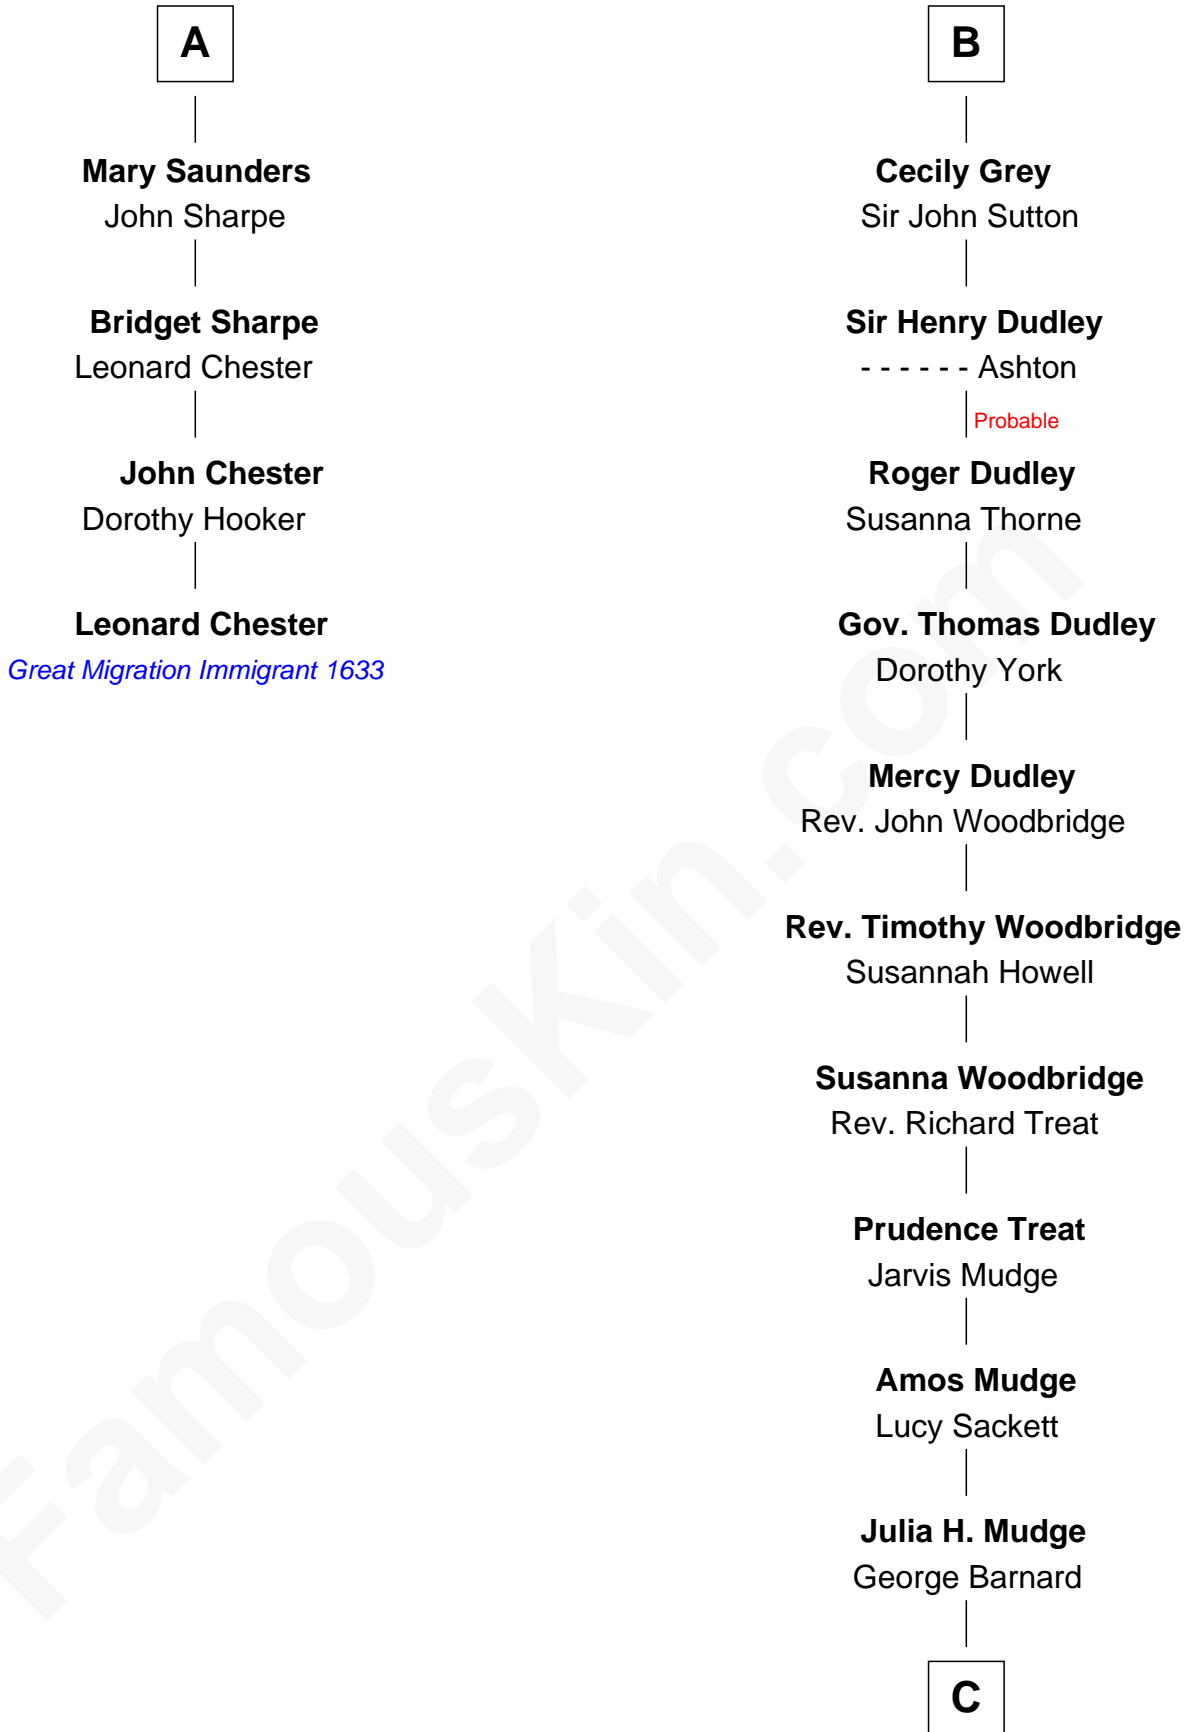

### Leonard Chester

(c1610 - 1648) Great Migration Immigrant 1633

10th cousin 10 times removed of

**Dick Clark**

Radio and TV Host

**Sir William de Boteler**

Ela Herdeburgh

**Alice de Boteler**  
Sir Nicholas Longford

**Alice Longford**  
William FitzHerbert

**Henry FitzHerbert**  
----- Downes

**Nicholas FitzHerbert**  
Alice Booth

**Joan FitzHerbert**  
John Cotton

**Margaret Cotton**  
Richard Belgrave

**Dorothy Belgrave**  
William Saunders

**A**

**Ankaret le Boteler**  
John le Strange

**Eleanor le Strange**  
Sir Reynold de Grey

**Sir Reynold Grey**  
Margaret de Ros

**Margaret Grey**  
Sir William Bonville

**William Bonville**  
Elizabeth Harington

**William Bonville**  
Katherine Neville

**Cecily Bonville**  
Thomas Grey

**B**

**C**

**George Barnard**  
Jane Sophia Fuller

**Charles Fuller Barnard**  
Anna May Aldridge

**Julia Fuller Barnard**  
Richard Augustus Clark