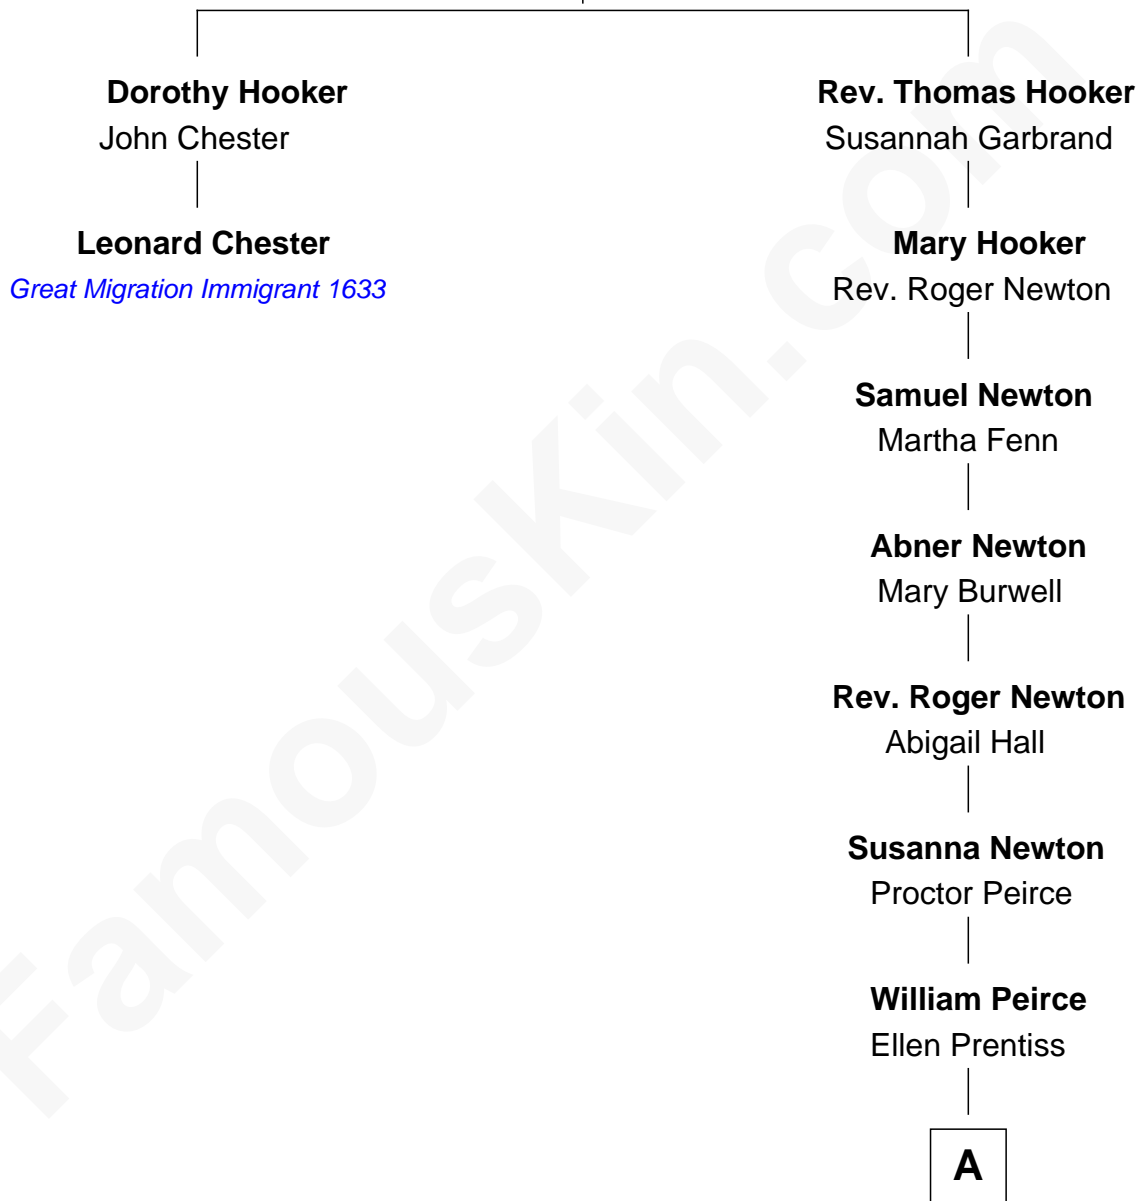

FamousKin.com
Relationship Chart of
Leonard Chester

(c1610 - 1648) Great Migration Immigrant 1633

1st cousin 9 times removed of

John Lithgow

Stage, TV, and Movie Actor

Thomas Hooker

A

Ellen Prentiss Peirce

Washington Lithgow

Arthur Washington Lithgow

Ina Berenice Robinson

Arthur Washington Lithgow

Sarah Jane Price

John Lithgow

Stage, TV, and Movie Actor