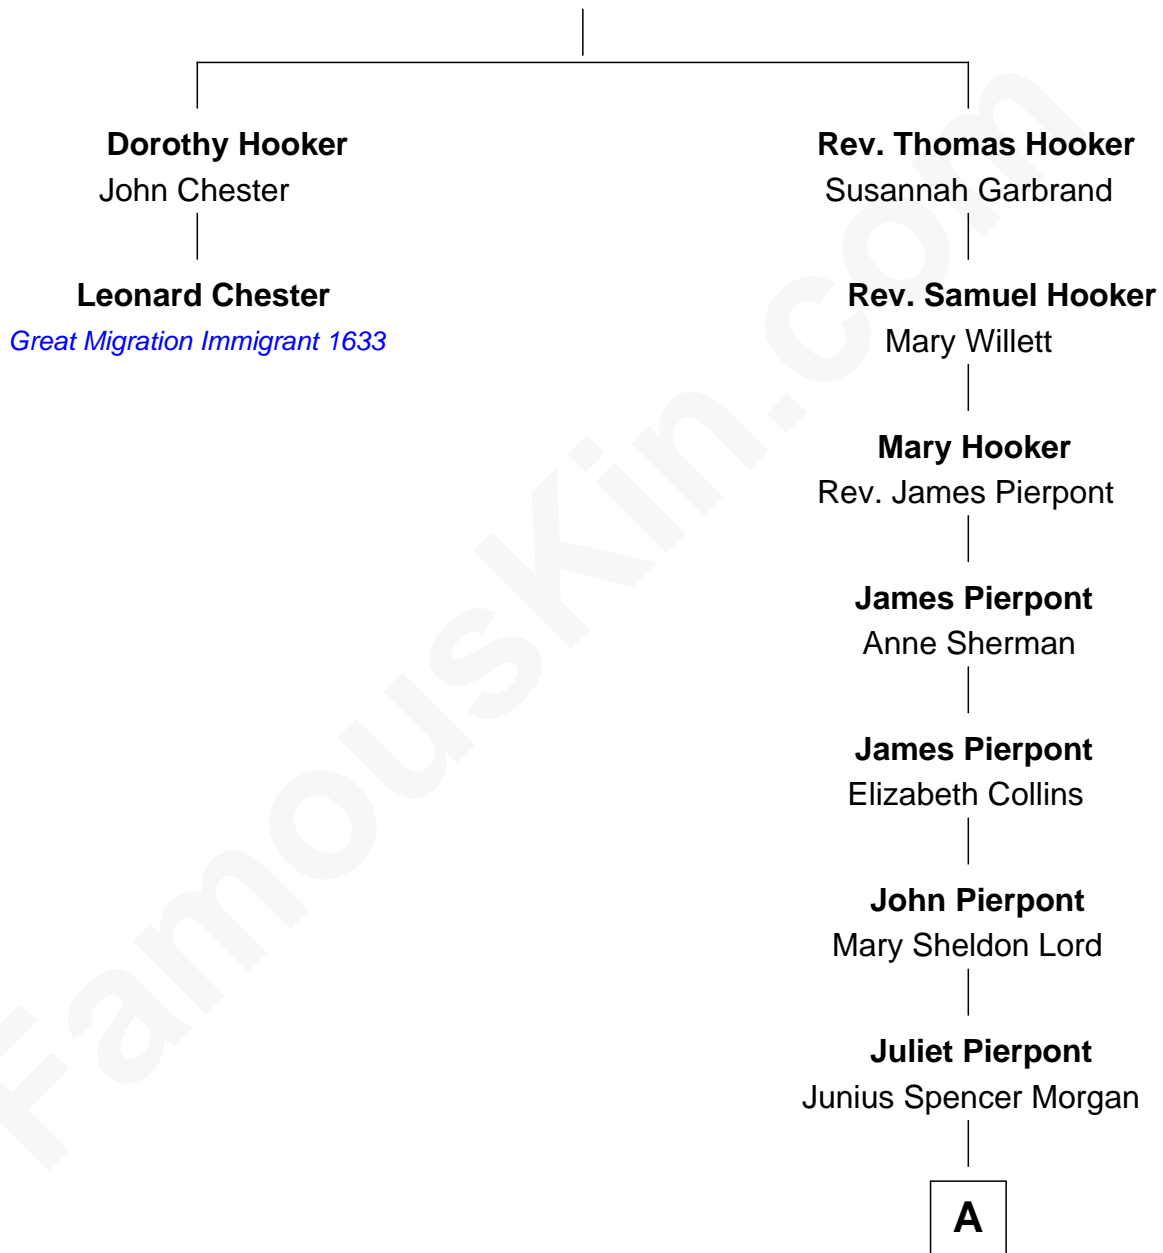

FamousKin.com
Relationship Chart of
Leonard Chester

(c1610 - 1648) *Great Migration Immigrant 1633*

1st cousin 9 times removed of

John Adams Morgan

1952 Olympic Sailing Gold Medalist

Thomas Hooker

A

|
John Pierpont Morgan

Frances Louisa Tracy

|
John Pierpont Morgan

Jane Norton Grew

|
Henry Sturgis Morgan

Catherine Frances Lovering Adams

|
John Adams Morgan

Olympic Gold Medalist

FamousKin.com