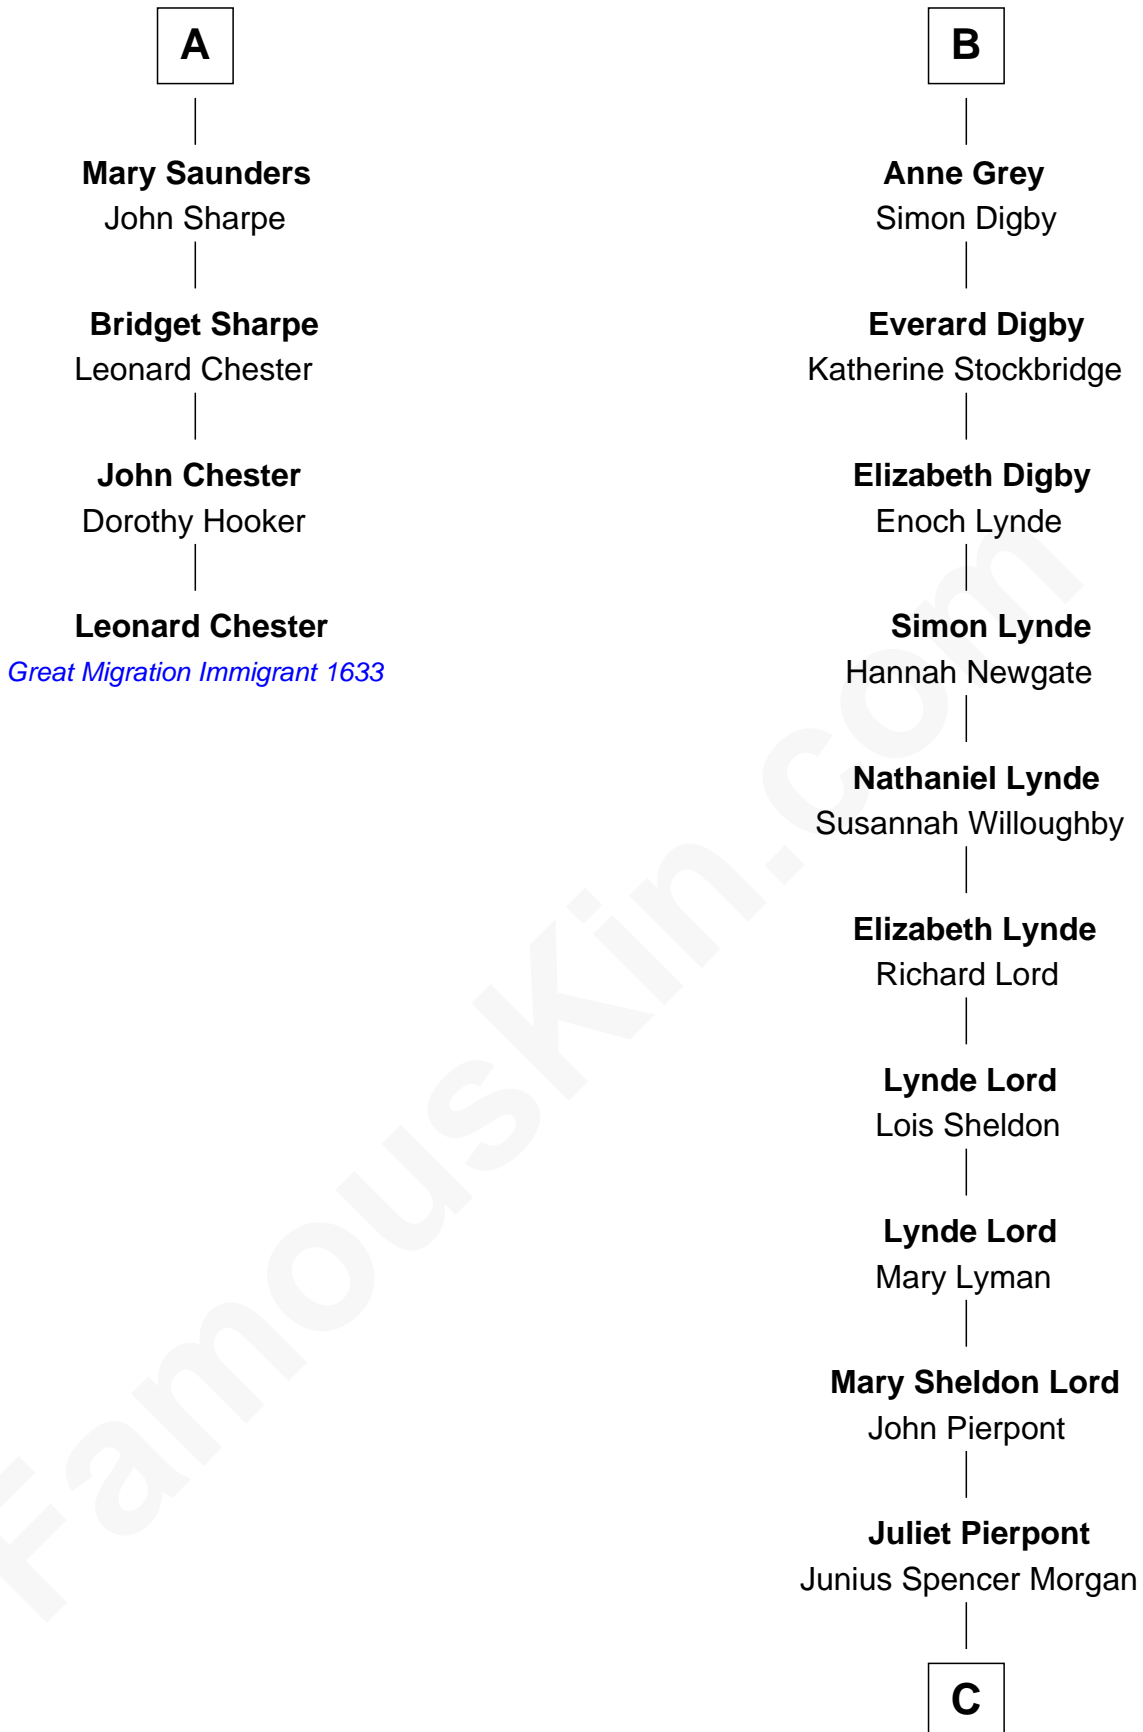

FamousKin.com

Relationship Chart of

Leonard Chester

(c1610 - 1648) Great Migration Immigrant 1633

10th cousin 9 times removed of

Henry Sturgis Morgan

Co-Founder of Morgan Stanley

Sir William de Boteler

Ela Herdeburgh

Alice de Boteler
Sir Nicholas Longford

Alice Longford
William FitzHerbert

Henry FitzHerbert
----- Downes

Nicholas FitzHerbert
Alice Booth

Joan FitzHerbert
John Cotton

Margaret Cotton
Richard Belgrave

Dorothy Belgrave
William Saunders

A

Ankaret le Boteler
John le Strange

Eleanor le Strange
Sir Reynold de Grey

Sir Reynold Grey
Joan Astley

John Grey
Elizabeth -----

Reginald Grey
Beatrice -----

Thomas Grey
Bennett Launcelyn

Reginald Grey
Elizabeth Isaac

B

C

John Pierpont Morgan

Frances Louisa Tracy

John Pierpont Morgan

Jane Norton Grew

Henry Sturgis Morgan