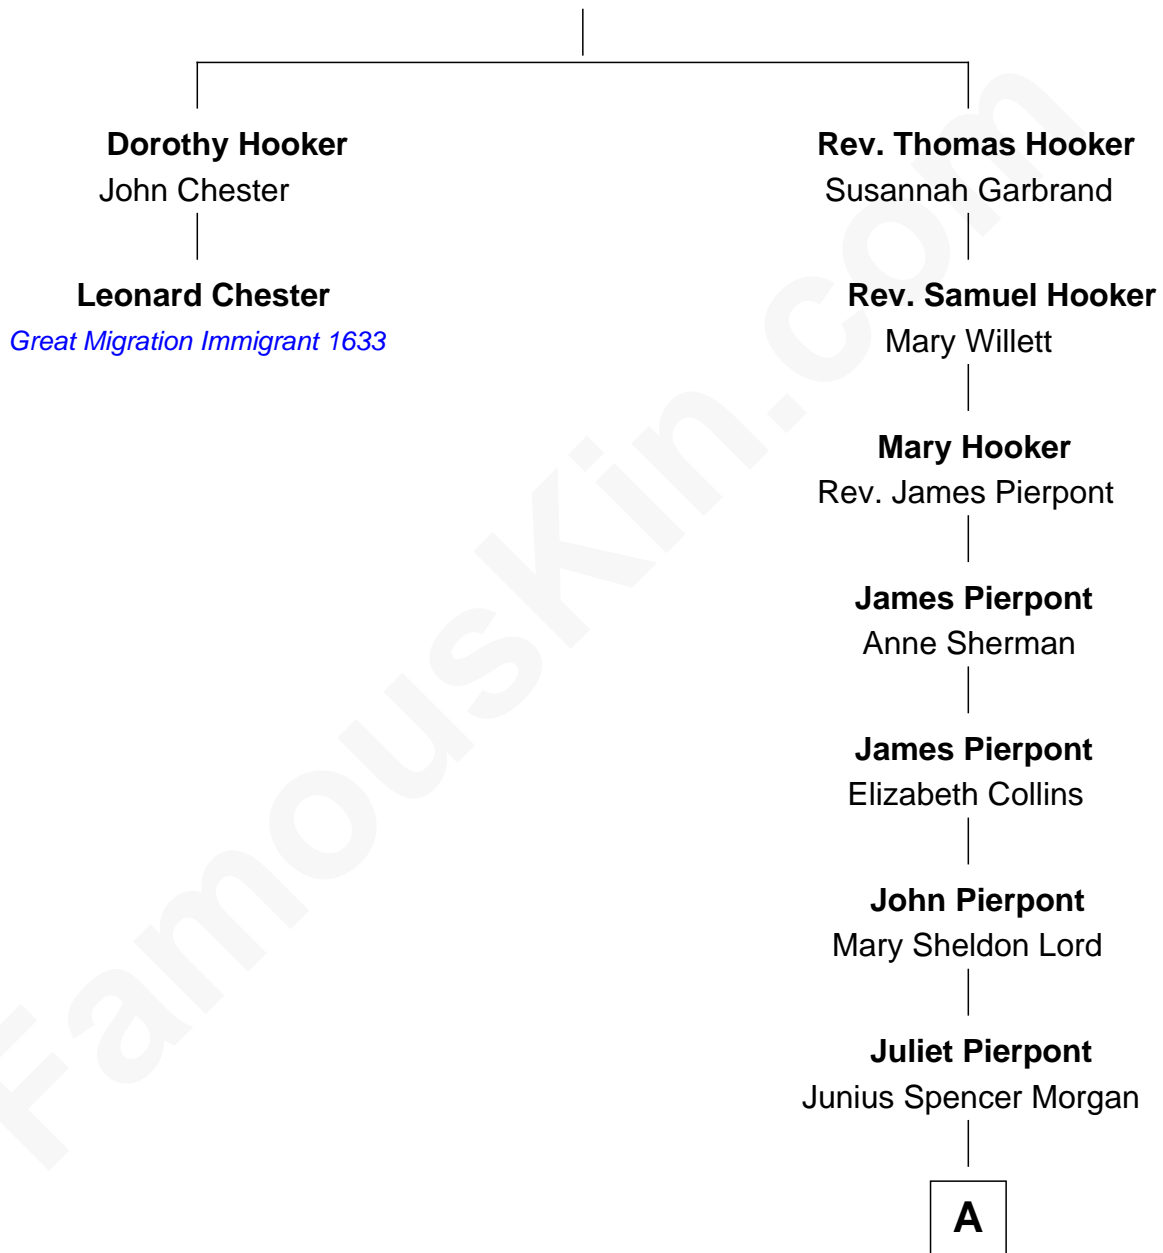

FamousKin.com
Relationship Chart of
Leonard Chester

(c1610 - 1648) Great Migration Immigrant 1633

1st cousin 8 times removed of

Henry Sturgis Morgan

Co-Founder of Morgan Stanley

Thomas Hooker

A

John Pierpont Morgan

Frances Louisa Tracy

John Pierpont Morgan

Jane Norton Grew

Henry Sturgis Morgan

Co-Founder of Morgan Stanley

FamousKin.com