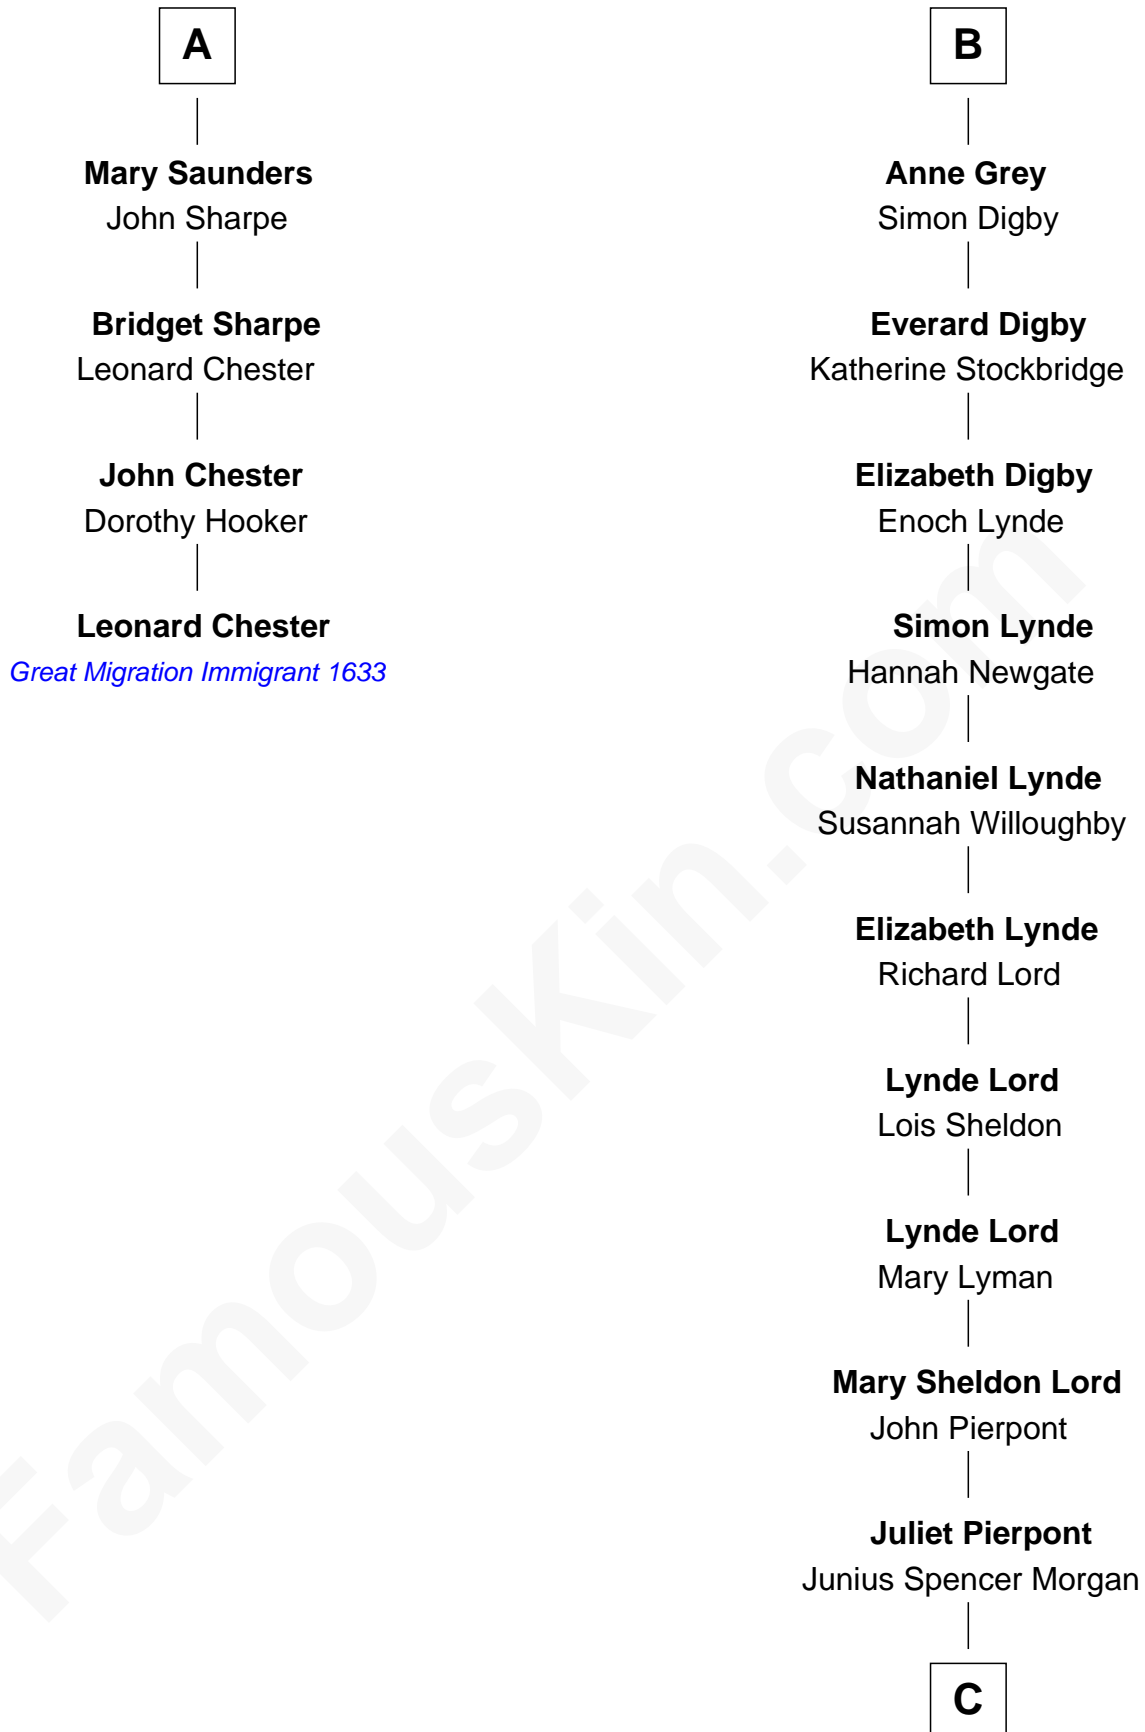

### Leonard Chester

(c1610 - 1648) Great Migration Immigrant 1633

10th cousin 8 times removed of

### J.P. Morgan, Jr.

American Banker and Philanthropist

**Sir William de Boteler**

Ela Herdeburgh

**Alice de Boteler**  
Sir Nicholas Longford

**Alice Longford**  
William FitzHerbert

**Henry FitzHerbert**  
----- Downes

**Nicholas FitzHerbert**  
Alice Booth

**Joan FitzHerbert**  
John Cotton

**Margaret Cotton**  
Richard Belgrave

**Dorothy Belgrave**  
William Saunders

**A**

**Ankaret le Boteler**  
John le Strange

**Eleanor le Strange**  
Sir Reynold de Grey

**Sir Reynold Grey**  
Joan Astley

**John Grey**  
Elizabeth -----

**Reginald Grey**  
Beatrice -----

**Thomas Grey**  
Bennett Launcelyn

**Reginald Grey**  
Elizabeth Isaac

**B**

C

John Pierpont Morgan