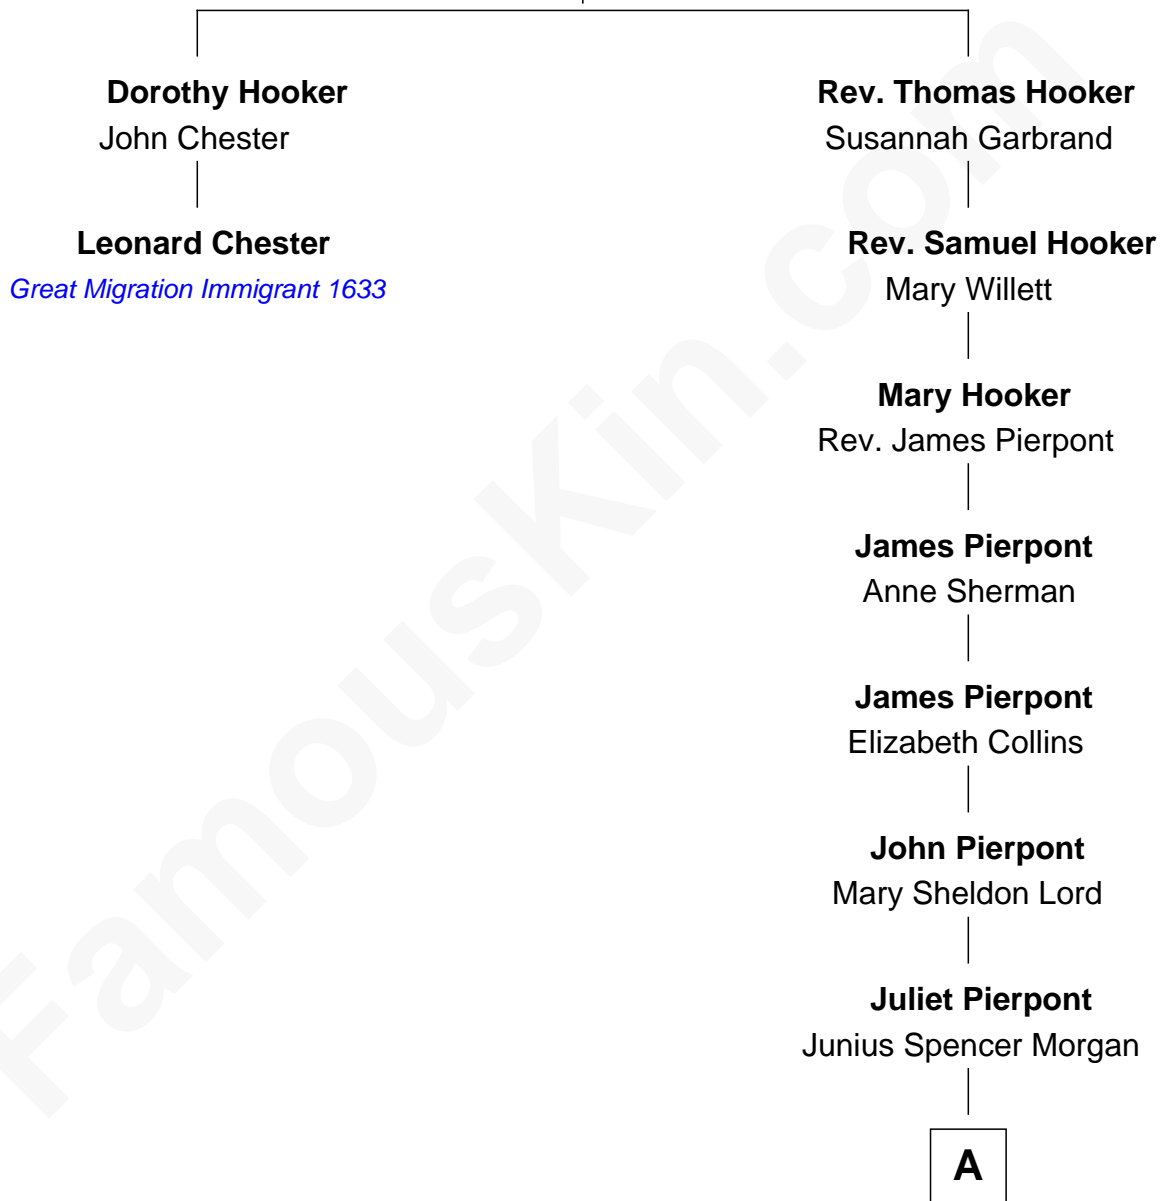

## Relationship Chart of

### Leonard Chester

(c1610 - 1648) *Great Migration Immigrant 1633*

1st cousin 7 times removed of

### J.P. Morgan, Jr.

*American Banker and Philanthropist*

**Thomas Hooker**

-----

A

John Pierpont Morgan

Frances Louisa Tracy

J.P. Morgan, Jr.