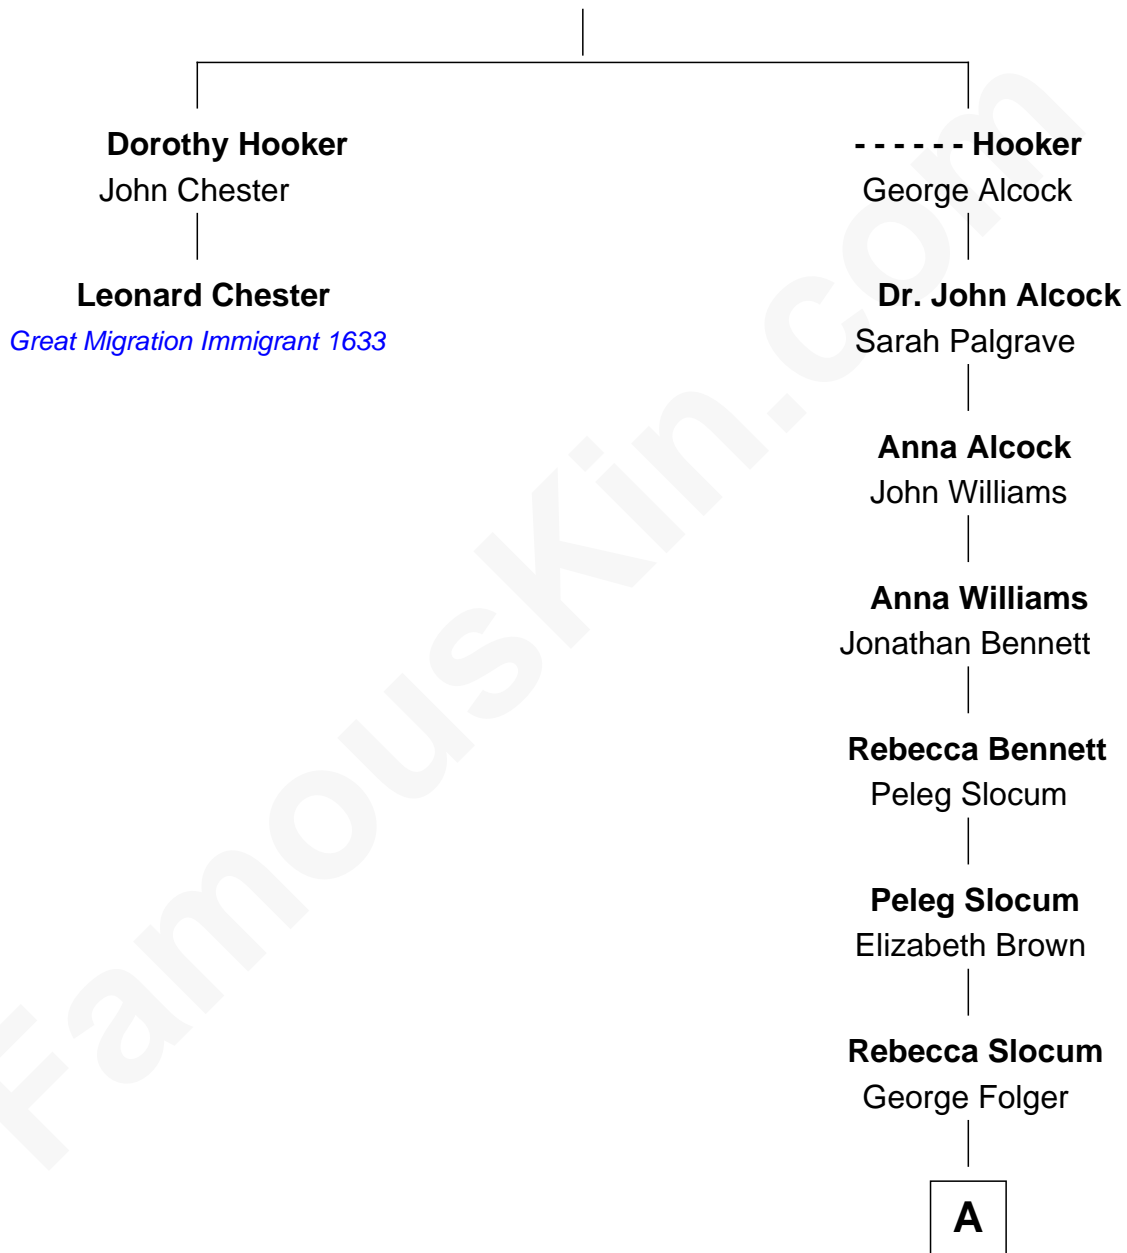

FamousKin.com Relationship Chart of

Leonard Chester

(c1610 - 1648) *Great Migration Immigrant 1633*

1st cousin 8 times removed of

Henry Clay Folger

Founder of Folger Shakespeare Library and Chairman of Standard Oil

Thomas Hooker

A

Samuel Brown Folger

Nancy F. Hiller

Henry Clay Folger

Eliza Jane Clark

Henry Clay Folger

Chairman of Standard Oil