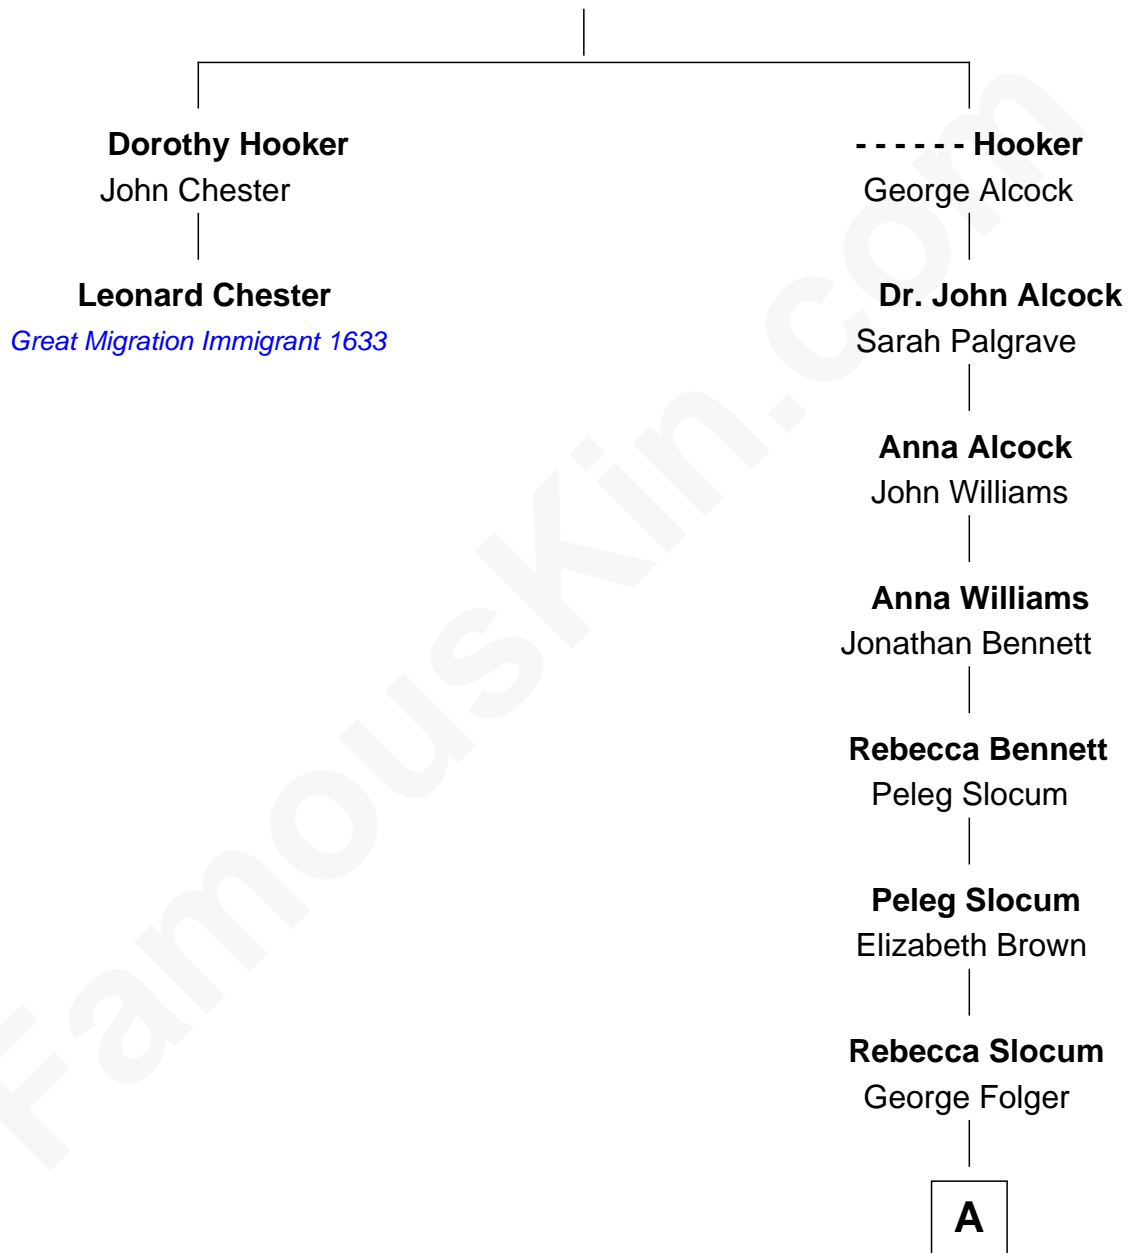

## Relationship Chart of

### Leonard Chester

(c1610 - 1648) Great Migration Immigrant 1633

1st cousin 7 times removed of

**J. A. Folger**

Founder of Folger Coffee Company

**Thomas Hooker**

A

Samuel Brown Folger