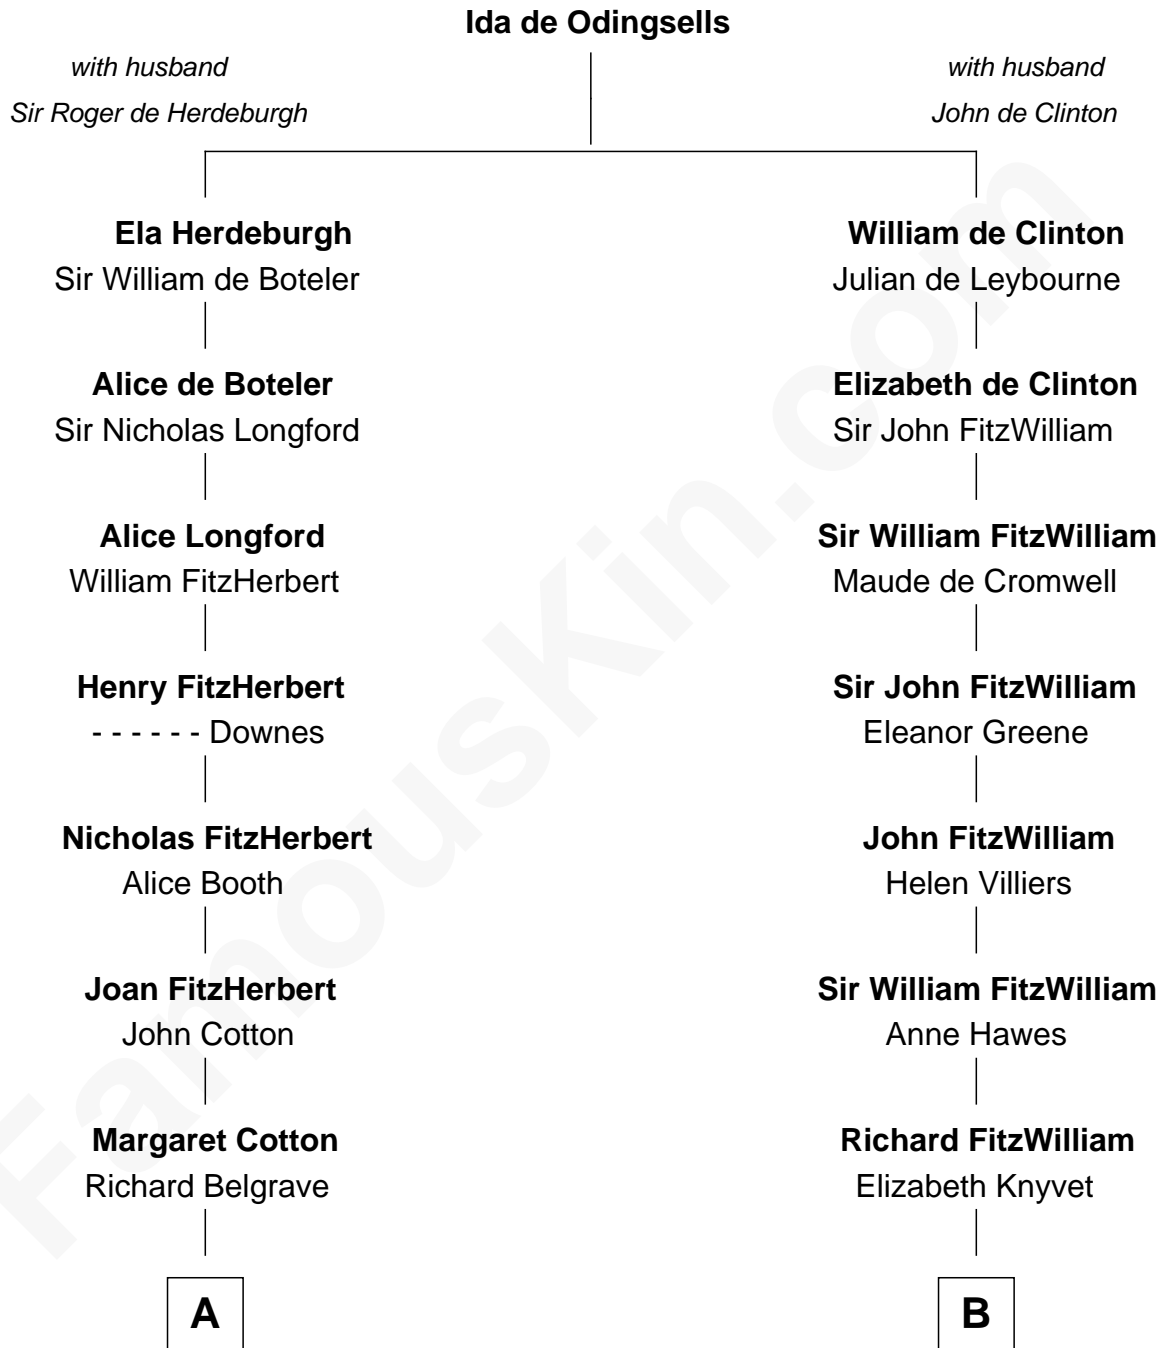

FamousKin.com Relationship Chart of Leonard Chester

(c1610 - 1648) Great Migration Immigrant 1633

11th cousin 7 times removed of

Franklin D. Roosevelt
32nd U.S. President

A

Dorothy Belgrave

William Saunders

Mary Saunders

John Sharpe

Bridget Sharpe

Leonard Chester

John Chester

Dorothy Hooker

Leonard Chester

Great Migration Immigrant 1633