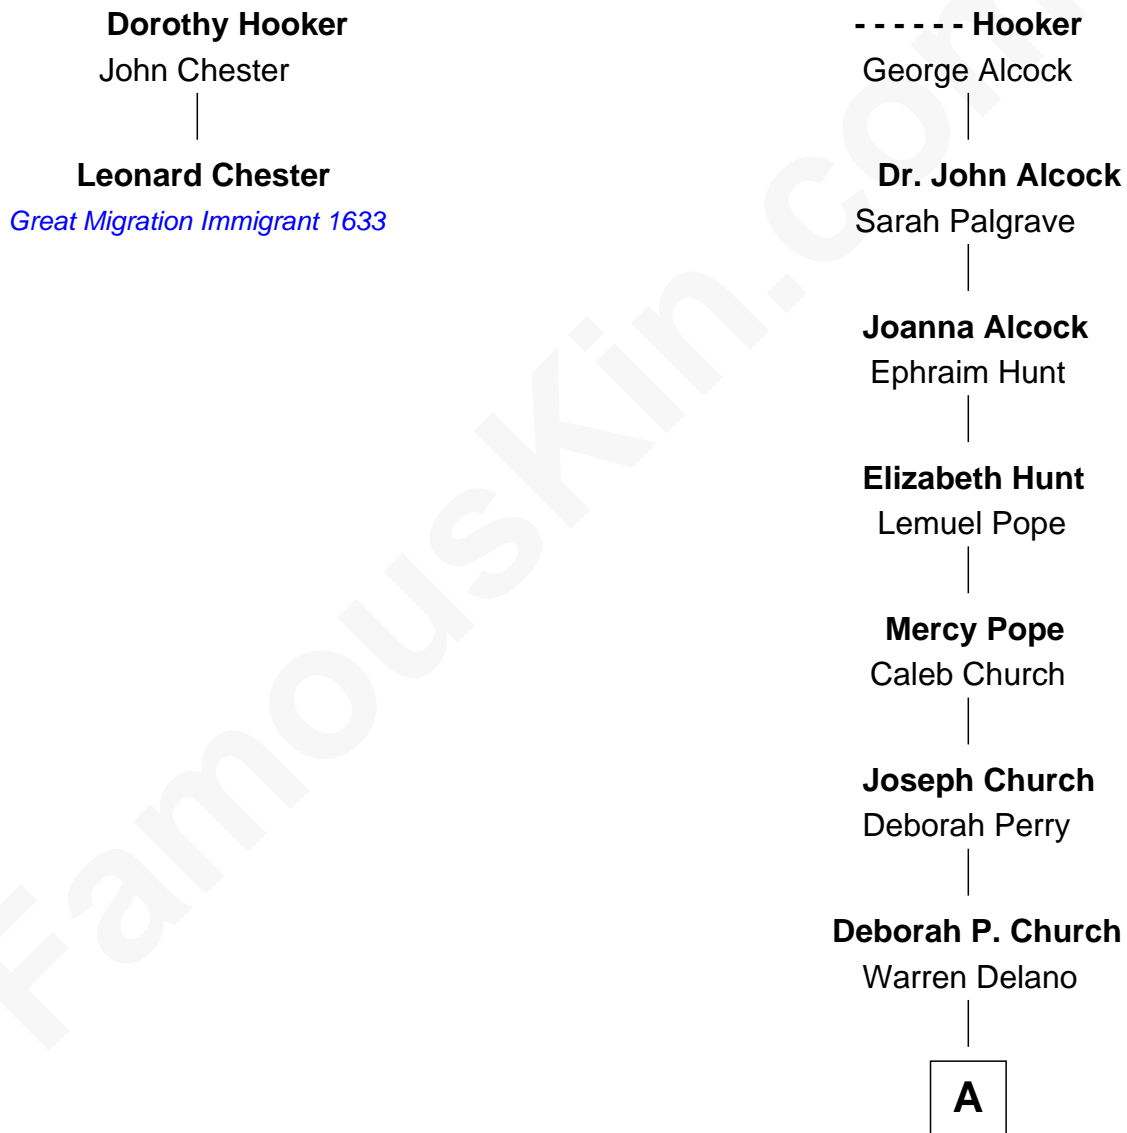

# FamousKin.com Relationship Chart of

**Leonard Chester**

(c1610 - 1648) *Great Migration Immigrant 1633*

1st cousin 8 times removed of

**Franklin D. Roosevelt**

*32nd U.S. President*

**Thomas Hooker**

**A**

**Warren Delano**  
Catharine Robbins Lyman

**Sara Delano**  
James Roosevelt

**Franklin D. Roosevelt**  
*32nd U.S. President*

FamousKin.com