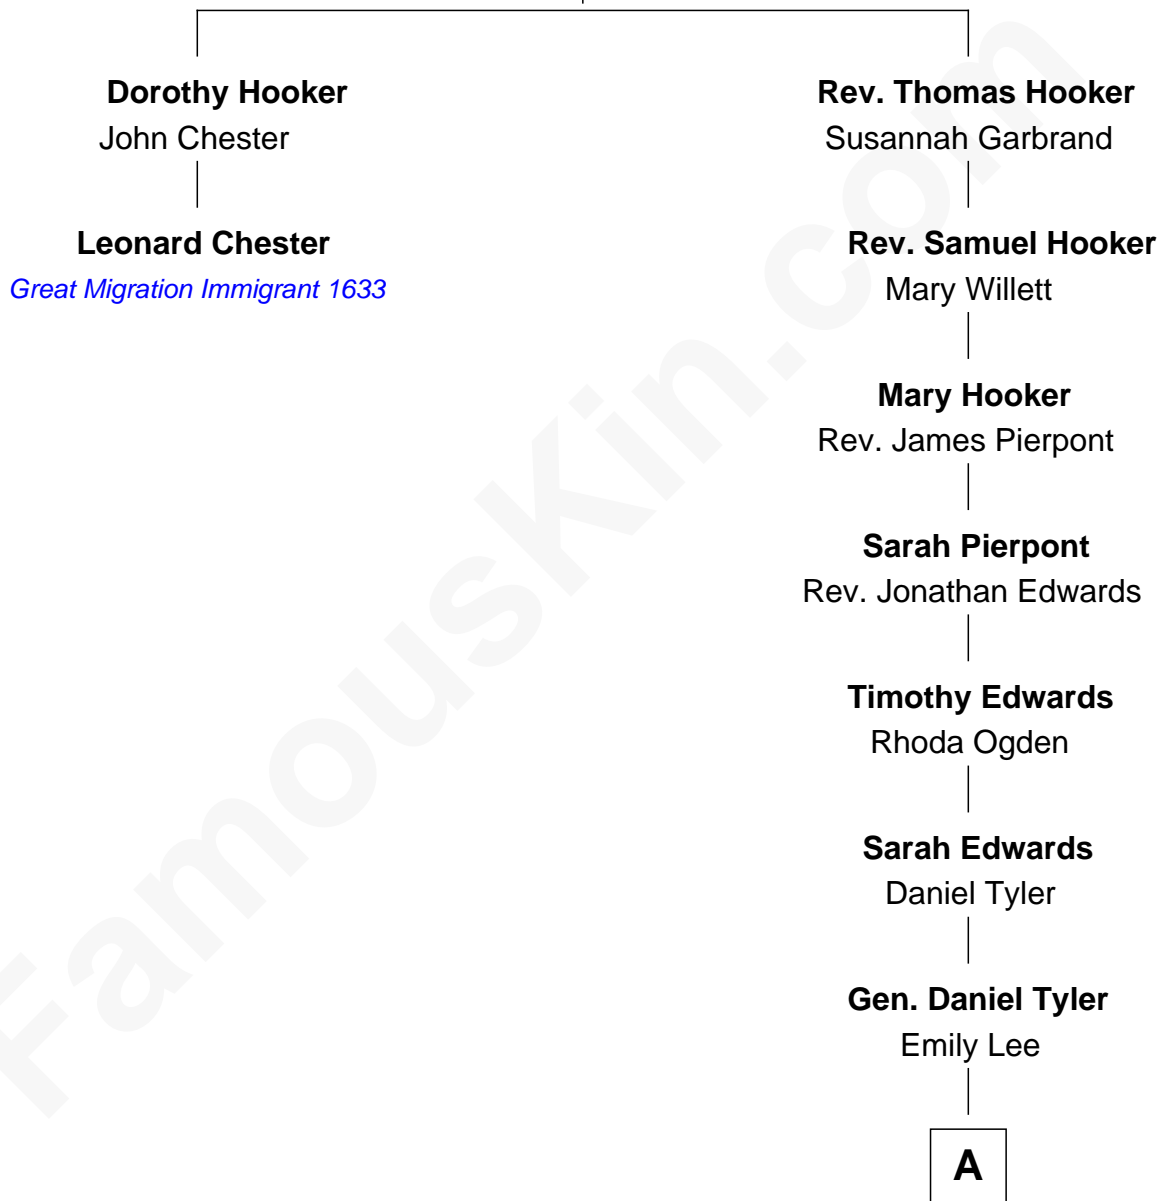

## Relationship Chart of

### Leonard Chester

(c1610 - 1648) *Great Migration Immigrant 1633*

1st cousin 7 times removed of

### Edith (Carow) Roosevelt

*First Lady of President Theodore Roosevelt*

**Thomas Hooker**

-----

**A**

**Gertrude Elizabeth Tyler**  
Charles Carow

**Edith (Carow) Roosevelt**  
*First Lady of Theodore Roosevelt*