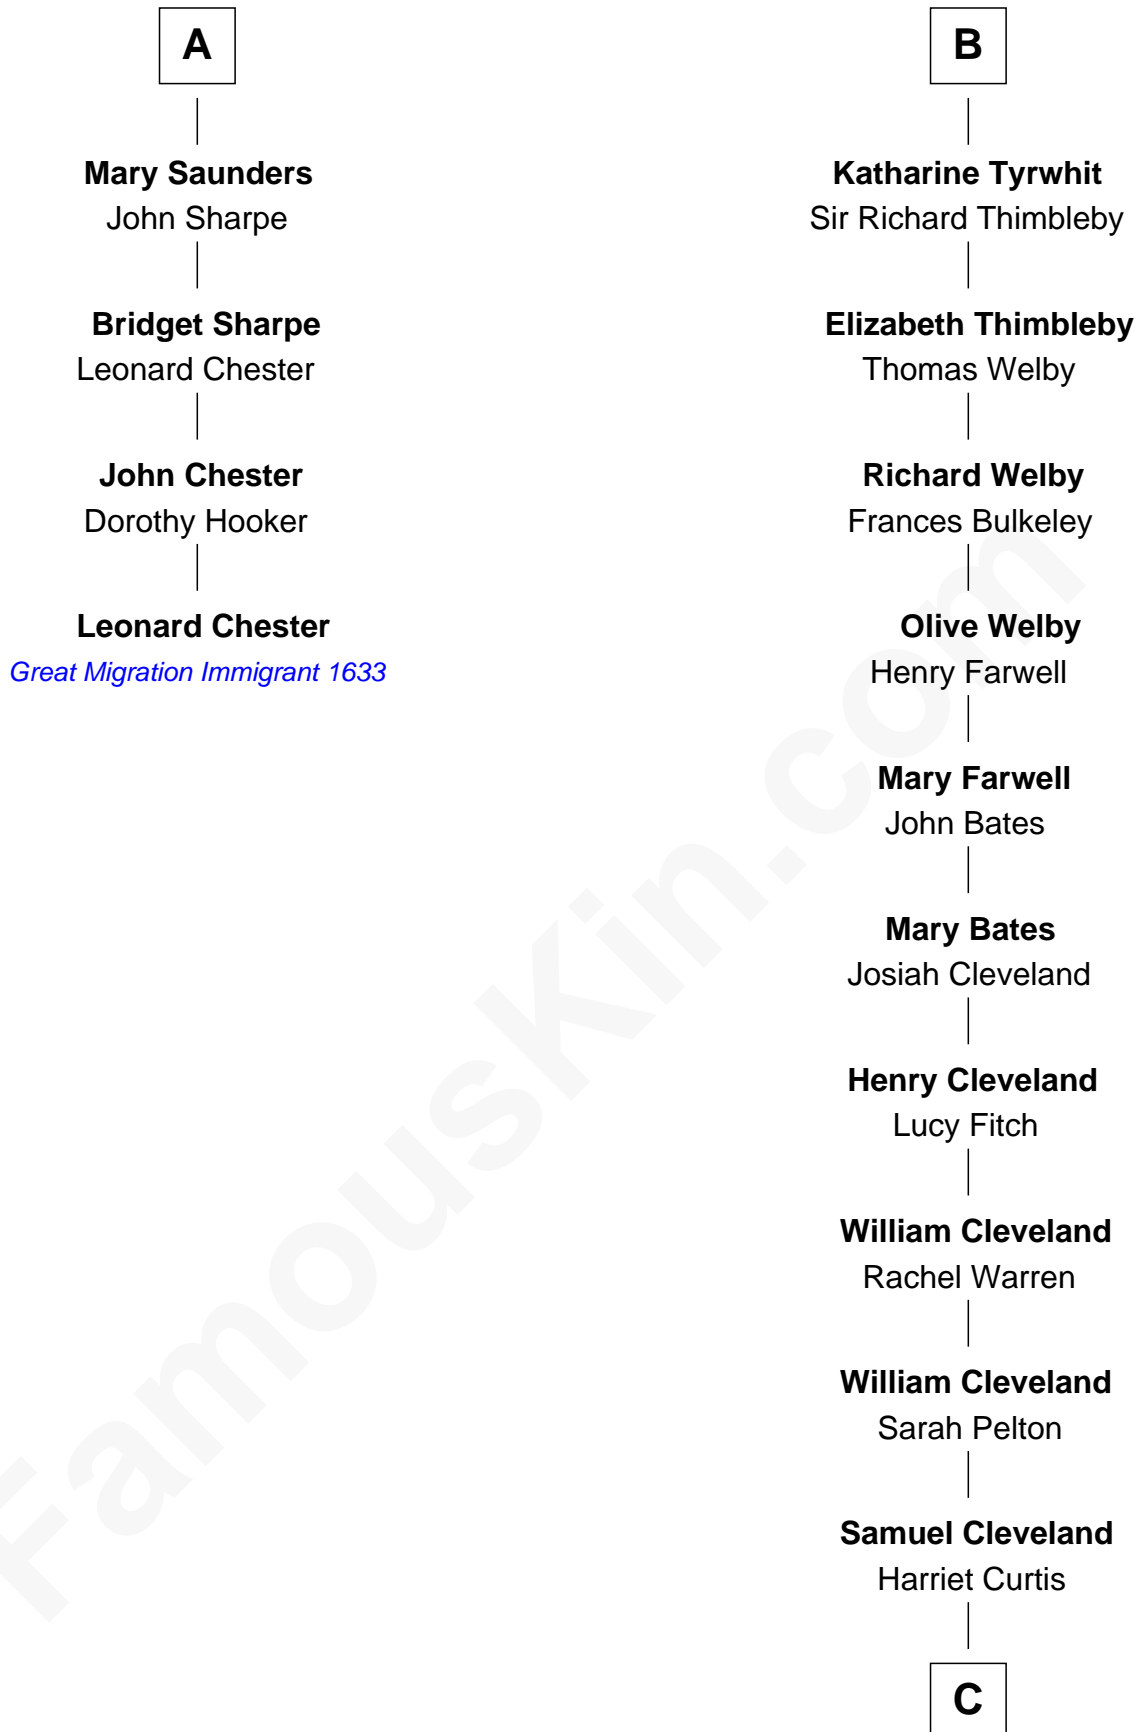

FamousKin.com

Relationship Chart of

Leonard Chester

(c1610 - 1648) Great Migration Immigrant 1633

10th cousin 11 times removed of

Tony Dow
TV Actor

Sir William de Boteler
Ela Herdeburgh

Alice de Boteler
Sir Nicholas Longford

Alice Longford
William FitzHerbert

Henry FitzHerbert
----- Downes

Nicholas FitzHerbert
Alice Booth

Joan FitzHerbert
John Cotton

Margaret Cotton
Richard Belgrave

Dorothy Belgrave
William Saunders

A

Ankaret le Boteler
John le Strange

Eleanor le Strange
Sir Reynold de Grey

Sir Reynold Grey
Margaret de Ros

Margaret Grey
Sir William Bonville

Elizabeth Bonville
William Talboys

Sir Robert Talboys
Elizabeth Heron

Maud Talboys
Sir Robert Tyrwhit

B

C

Hannah Maria Cleveland

Benjamin Franklin Gates

Anna Maria Gates

James Keyes Montrose

James Fay Montrose

Alice Lee Anders