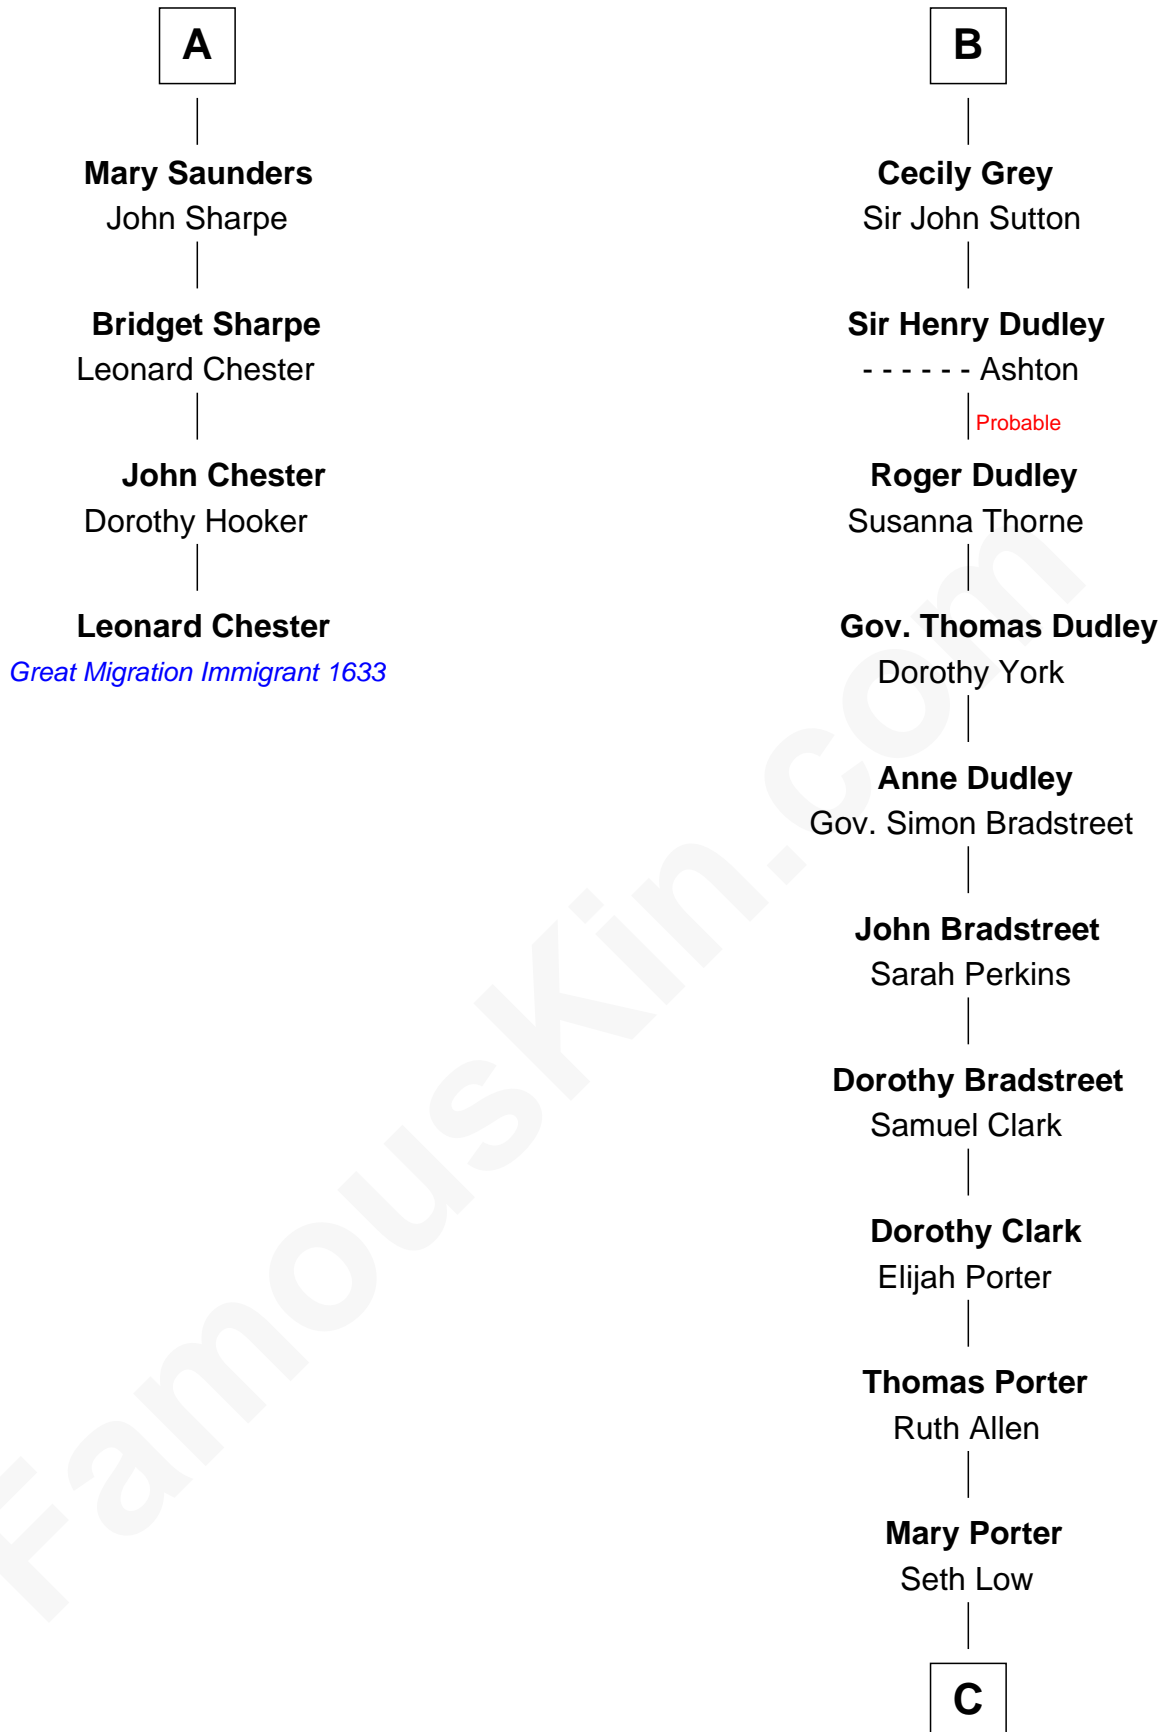

### Leonard Chester

(c1610 - 1648) Great Migration Immigrant 1633

10th cousin 8 times removed of

**Seth Low**

Mayor of New York City President of Columbia University

**Sir William de Boteler**

Ela Herdeburgh

**Alice de Boteler**  
Sir Nicholas Longford

**Alice Longford**  
William FitzHerbert

**Henry FitzHerbert**  
----- Downes

**Nicholas FitzHerbert**  
Alice Booth

**Joan FitzHerbert**  
John Cotton

**Margaret Cotton**  
Richard Belgrave

**Dorothy Belgrave**  
William Saunders

**A**

**Ankaret le Boteler**  
John le Strange

**Eleanor le Strange**  
Sir Reynold de Grey

**Sir Reynold Grey**  
Margaret de Ros

**Margaret Grey**  
Sir William Bonville

**William Bonville**  
Elizabeth Harington

**William Bonville**  
Katherine Neville

**Cecily Bonville**  
Thomas Grey

**B**

**C**

**Abiel Abbot Low**

Ellen Almira Dow

**Seth Low**