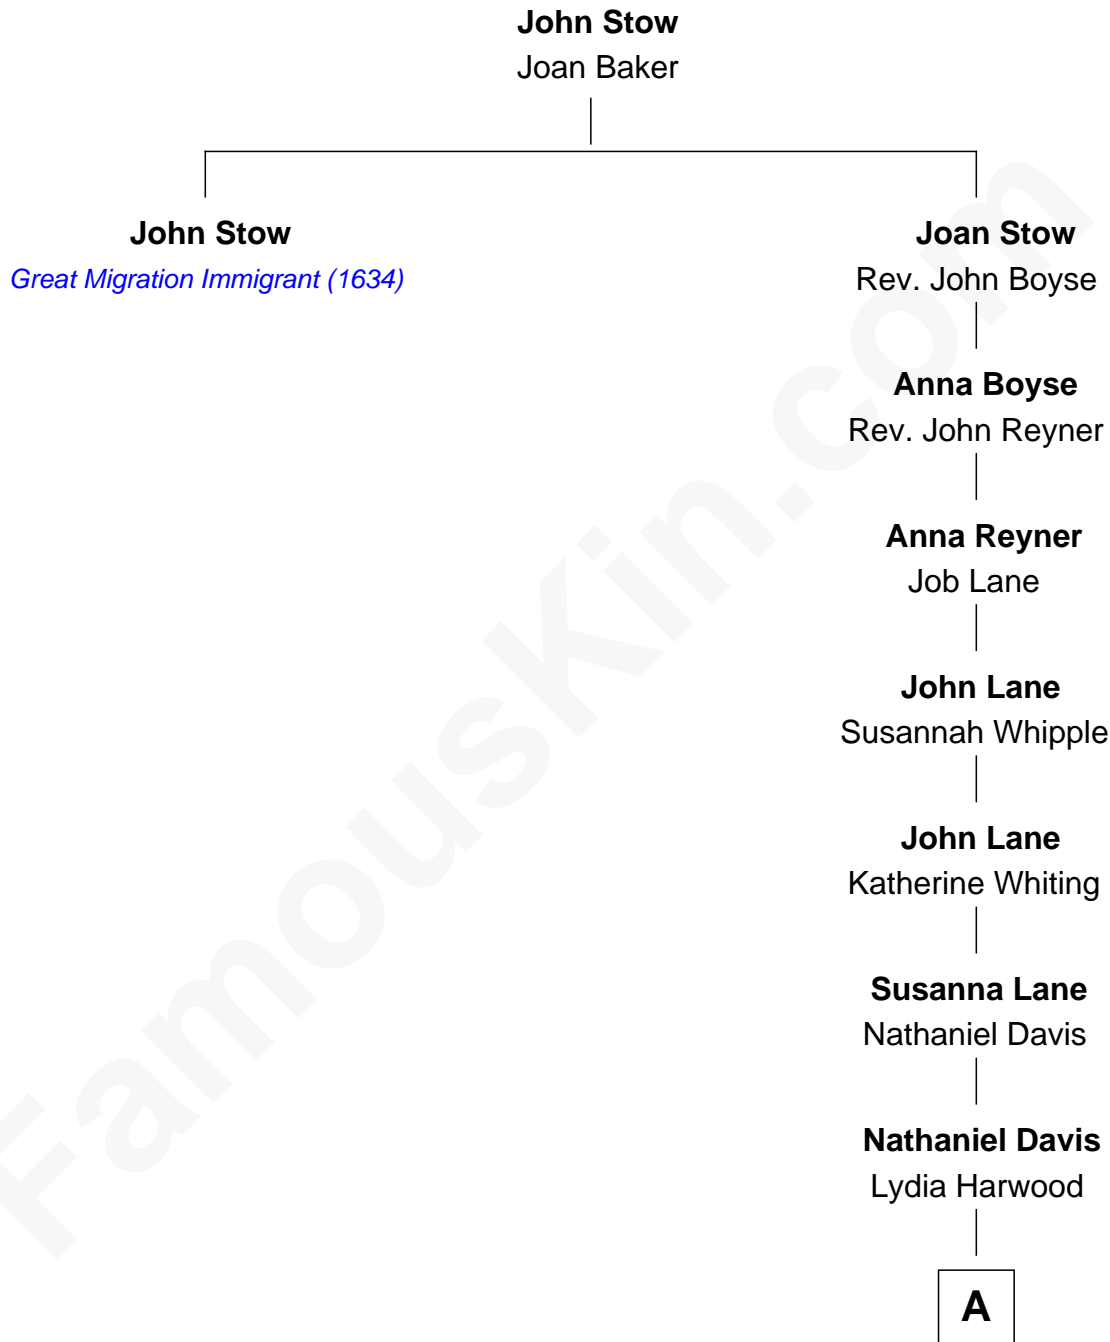

FamousKin.com Relationship Chart of

John Stow

(c1581/2 - c1652) Great Migration Immigrant (1634)

8th great-granduncle of

Calvin Coolidge

30th U.S. President

A

—
Mary Davis

John Dunlap Moor

—
Hiram Dunlap Moor

Abigail Pinney Franklin

—
Victoria Josephine Moor

Col. John Calvin Coolidge

—
Calvin Coolidge

30th U.S. President

FamousKin.com