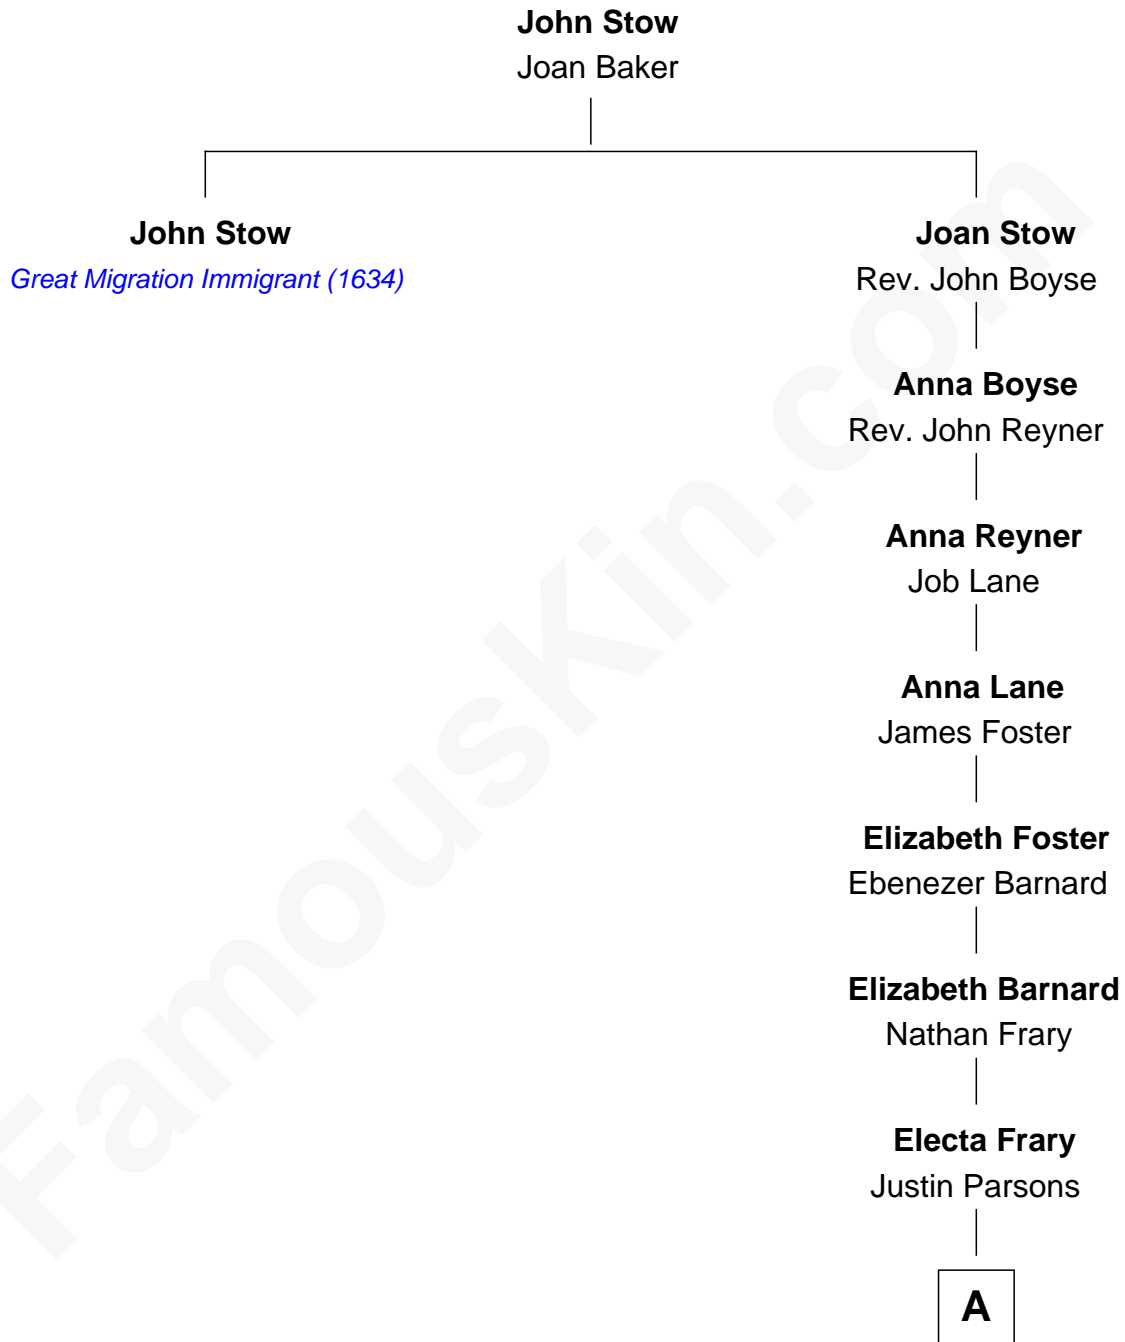

FamousKin.com Relationship Chart of

John Stow

(c1581/2 - c1652) Great Migration Immigrant (1634)

6th great-granduncle of

Levi Parsons Morton

22nd U.S. Vice-President

A

Lucretia Parsons
Rev. Daniel Oliver Morton

Levi Parsons Morton
22nd U.S. Vice-President

FamousKin.com